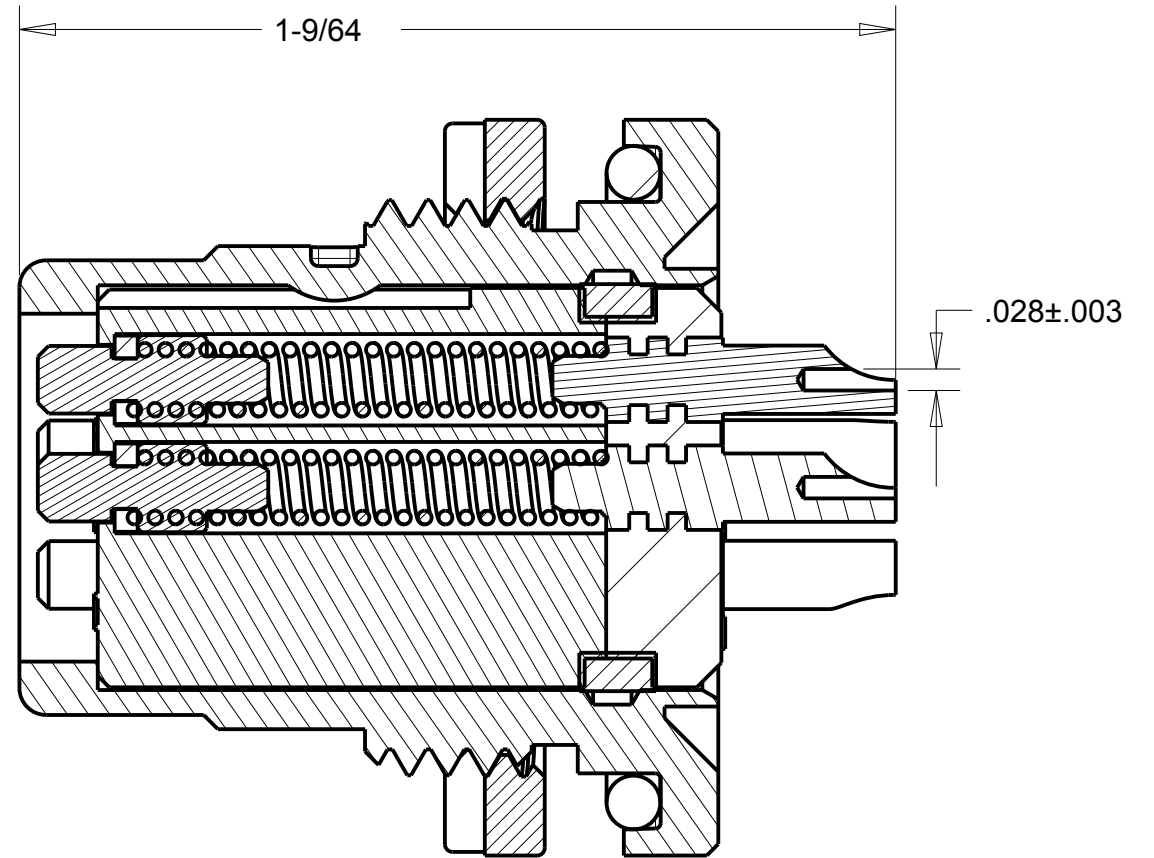

ORDERING PART # AJ-146S CUSTOMER PROPOSAL

B AJ-146S-CP

SEE NOTE 3

AJ-146-10S
6 CONDUCTOR
PM PLUG SUB ASSY.

Ø 61/64

AP-136-36

AJ-146-12

SCALE 2 :1

- NOTES:
 1. CONNECTOR IS QUALIFIED TO MIL-DTL-55116.
 2. MILITARY PART IDENTIFYING NO.: M55116/10-0
 3. MARK MILITARY PART IDENTIFYING NO., MANUFACTURERS NAME AND CAGE CODE LOCATED APPROXIMATELY AS SHOWN.

DWN.BY	HR	DATE	11/23/10
CHECKED BY		DATE	
APPR.BY		DATE	
UNLESS OTHERWISE SPECIFIED: DIMENSIONS ARE IN INCHES &/OR (mm)			
TOLERANCES:			
DECIMAL: .XX[X.X] .XXX[X.XX]			
± .01[0.3] ± .003[0.08]			
FRACTION: X/X		ANGLES: X	
± 1/64		± .5°	

MATERIAL	
FINISH	
WEIGHT —	SCALE = 4.00 :1
TITLE JACK -6 PIN SOLDER CUP, PM ORDER PART # AJ-146S	
DO NOT SCALE DWG.	SHEET 1 OF 1

NEXUS
STAMFORD, CONN

SIZE **B** DWG. NO. **AJ-146S-CP**

X-ON Electronics

Largest Supplier of Electrical and Electronic Components