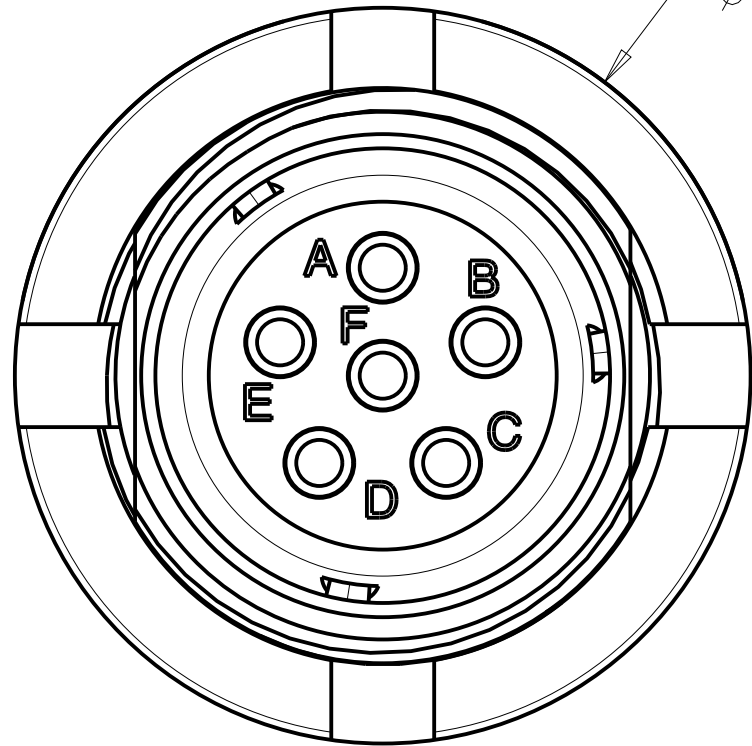

ORDERING PART # AJ-146S CUSTOMER PROPOSAL

B AJ-146S-CP

SEE NOTE 3

AJ-146-10S
6 CONDUCTOR
PM PLUG SUB ASSY.

Ø 61/64

AP-136-36

AJ-146-12

SCALE 2 :1

- NOTES:
 1. CONNECTOR IS QUALIFIED TO MIL-DTL-55116.
 2. MILITARY PART IDENTIFYING NO.: M55116/10-0
 3. MARK MILITARY PART IDENTIFYING NO., MANUFACTURERS NAME AND CAGE CODE LOCATED APPROXIMATELY AS SHOWN.

DWN.BY	HR	DATE	11/23/10
CHECKED BY		DATE	
APPR.BY		DATE	
UNLESS OTHERWISE SPECIFIED: DIMENSIONS ARE IN INCHES &/OR (mm)			
TOLERANCES:			
DECIMAL: .XX[X.X] .XXX[X.XX]			
± .01[0.3] ± .003[0.08]			
FRACTION: X/X		ANGLES: X	
± 1/64		± .5°	

MATERIAL	
FINISH	
WEIGHT —	SCALE = 4.00 :1
TITLE JACK -6 PIN SOLDER CUP, PM ORDER PART # AJ-146S	
DO NOT SCALE DWG.	SHEET 1 OF 1

NEXUS
STAMFORD, CONN

SIZE **B** DWG. NO. **AJ-146S-CP**

X-ON Electronics

Largest Supplier of Electrical and Electronic Components