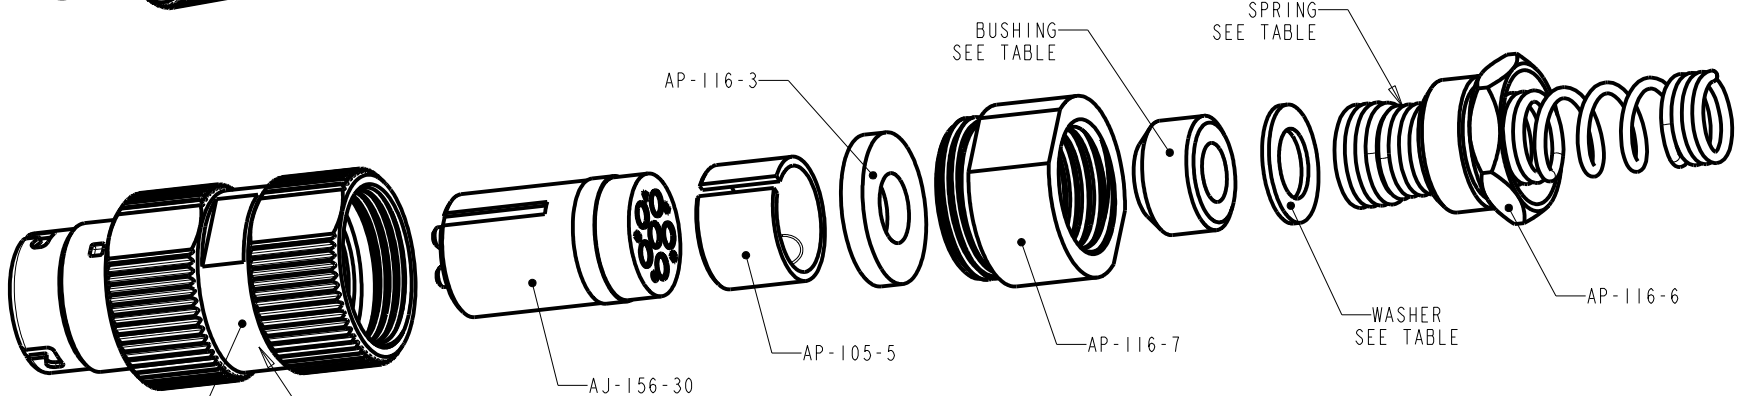

B AJ-156-CP

PART #	MILITARY PART #	CABLE Ø	BUSHING	WASHER	SPRING
AJ-156/12-1	M55116/12-1	.165±.010	AP-116-17	AP-116-2	AP-116-4
AJ-156/12-2	M55116/12-2	.228±.010	AP-116-18	AP-116-2	AP-116-4
AJ-156/12-3	M55116/12-3	.250±.010	AP-116-8	AP-116-2	AP-116-4
AJ-156/12-4	M55116/12-4	.290±.010	AP-116-19	AP-116-2	AP-116-4
AJ-156/12-5	M55116/12-5	.320±.010	AP-116-20	AP-116-22	AP-116-21

THIS DOCUMENT CONTAINS PROPRIETARY INFORMATION OF NEXUS, INCORPORATED AND SUCH INFORMATION MAY NOT BE DISCLOSED TO OTHERS FOR ANY PURPOSE OR USED FOR ANY PURPOSE WITHOUT THE WRITTEN CONSENT OF NEXUS.

NOTES:
 1. CONNECTORS ARE QUALIFIED TO MIL-DTL-55116.
 2. MARK MILITARY PART IDENTIFYING NO., MANUFACTURERS NAME AND CAGE CODE LOCATED APPROXIMATELY AS SHOWN.

REV.	REVISION	CR #	DATE	COM.
B	ADD P/N TO TABLE	111	8/1 2011	HR
A	ADD NOTES AND TABLE	036	12/15/09	GPH

OWN. BY	DATE	MATERIAL	
CHECKED BY	DATE	FINISH	
APPR. BY	DATE	WEIGHT	SCALE = 2.00 : 1
UNLESS OTHERWISE SPECIFIED DIMENSIONS ARE IN INCHES TOLERANCES ON		TITLE	
.XX SEE ANGLES		NEXUS STAMFORD, CONN	
.003 SEE ANGLES		DO NOT SCALE DWG. SHEET 1 OF 1	
SIZE	DWG. NO.	AJ-156-CP	