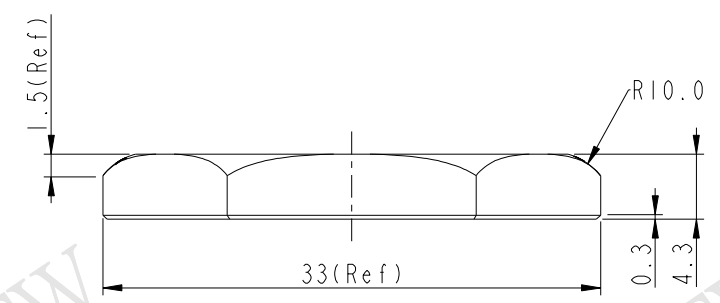

Note:  
 \*  $\varnothing$  Important Dimension  
 \* Material: Dupont Nylon FR50, 94V0, FI or same Grade Material  
 \* Color: Black  
 \* Mold No.: LTW-TM127

UNIT: mm		
TOLERANCE		
.X	±0.25	
.XX	±0.1	
.XXX	±0.05	
ANGLES	±1°	

TITLE Nut Panel For 18Pin Connector			
SCALE 1:1	SIZE A4	SHEET 1 OF 1	
REV. C	WC-REV. A.5	$\varnothing$ Inspection item	

**Amphenol LTW**  
 安費諾亮泰企業股份有限公司

ITEM NO. ANA00010057	DRAWN BY Jinhai	DATE 2014-10-30
DWG NO. ANA00010057	CHECKED BY Tom	DATE 2014-10-30
CUSTOMER ALTW	APPROVED BY Jerry	DATE 2014-10-30