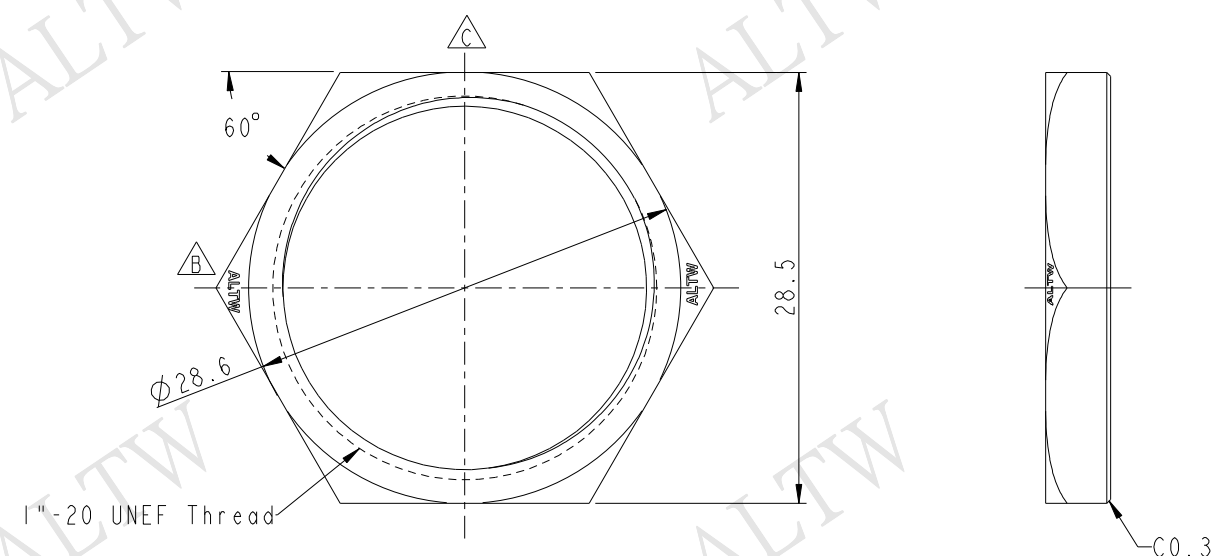

Note:  
 \*  $\varnothing$  Important Dimension  
 \* Material: Dupont Nylon FR50, 94V0, FI or same Grade Material  
 \* Color: Black  
 \* Mold No.: LTW-TM127

UNIT: mm		
TOLERANCE		
.X	±0.25	
.XX	±0.1	
.XXX	±0.05	
ANGLES	±1°	

TITLE Nut Panel For 18Pin Connector			
SCALE 1:1	SIZE A4	SHEET 1 OF 1	
REV. C	WC-REV. A.5	$\varnothing$ Inspection item	

**Amphenol LTW**  
 安費諾亮泰企業股份有限公司

ITEM NO. ANA00010057	DRAWN BY Jinhai	DATE 2014-10-30
DWG NO. ANA00010057	CHECKED BY Tom	DATE 2014-10-30
CUSTOMER ALTW	APPROVED BY Jerry	DATE 2014-10-30