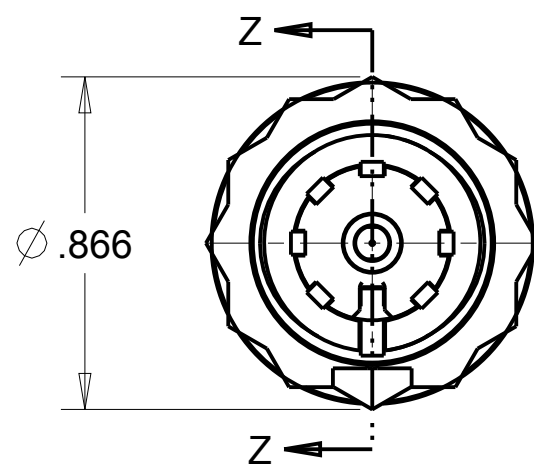

ITEM #	PART #	QTY	DESCRIPTION
1	AP-107BRS-1	1	PLUG ASSEMBLY
2	AP-107BRSB-01	1	SHELL
3	AP-116-3	1	WASHER, RUBBER
4	AP-136-8	1	NUT ADAPTER, BRASS, BLACK CHROME
5	AP-136-6	1	CLAMP SHIELD OUTER
6	AP-136-5	1	CLAMP SHIELD INNER
7	AP-116-8	1	BUSHING, RUBBER
8	AP-116-2	1	WASHER, STAINLESS STEEL
9	AP-116-4	1	SPRING, STAINLESS STEEL
10	AP-116-6	1	STUD, ALUM ANODIZED

C AP-107BRSB

SECTION Z-Z

THIS DOCUMENT CONTAINS PROPRIETARY INFORMATION OF NEXUS, INCORPORATED AND SUCH INFORMATION MAY NOT BE DISCLOSED TO OTHERS FOR ANY PURPOSE OR USED FOR ANY PURPOSE WITHOUT THE WRITTEN CONSENT OF NEXUS.

				DWN. BY	HR	DATE	Apr-30-12	MATERIAL			
				CHECKED BY		DATE		FINISH			
				APPR. BY		DATE		WEIGHT	SCALE = 1.00 :1		
C	CHG: ITEM #4 MAT'L TO BRASS	202	6/9 2014	HR				TITLE 7-COND SHIELDED AUDIO PLUG PCB MTG, & SPG BEND RELIEF	NEXUS STAMFORD, CONN		
B	CHG ITEM #4 DESCRIPTION		5/3 2012	HR						SIZE	DWG. NO.
A	NEW RELEASE		4/30 2012	HR				DO NOT SCALE DWG.	SHEET 1 OF 1		
LET.	REVISION	CN #	DATE	CHK						C	AP-107BRSB

UNLESS OTHERWISE SPECIFIED DIMENSIONS ARE IN INCHES & OR (mm)

TOLERANCES: DECIMAL: ±.XX(X.X) ±.XXX(X.XX) ±.XXXX(X.XXX) ±.01(0.3) ±.003(0.08) ±.0005(0.013)

FRACTION: ±X/XX ± 1/64

ANGLES: ±X ° ±.5 °