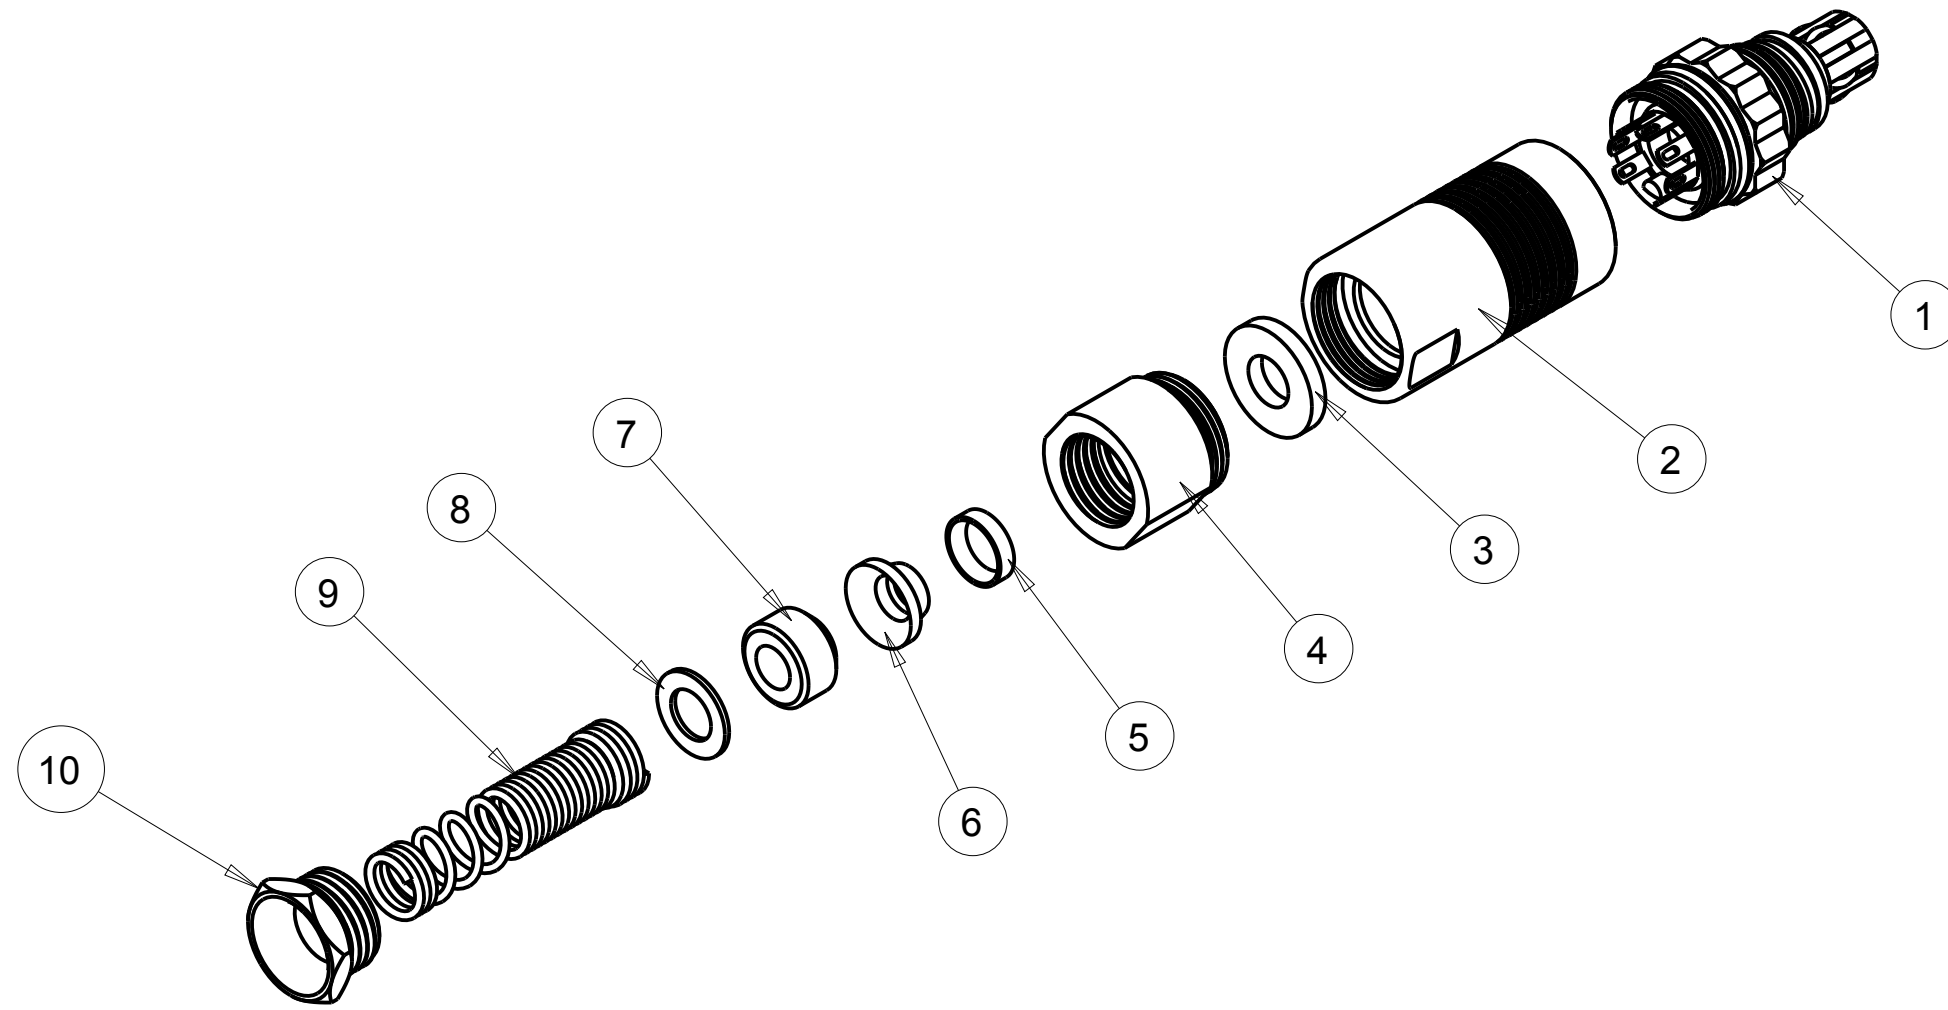

ITEM #	PART #	QTY	DESCRIPTION
1	AP-107BRS-1	1	PLUG ASSEMBLY
2	AP-107BRSB-01	1	SHELL
3	AP-116-3	1	WASHER, RUBBER
4	AP-136-8	1	NUT ADAPTER, BRASS, BLACK CHROME
5	AP-136-6	1	CLAMP SHIELD OUTER
6	AP-136-5	1	CLAMP SHIELD INNER
7	AP-116-8	1	BUSHING, RUBBER
8	AP-116-2	1	WASHER, STAINLESS STEEL
9	AP-116-4	1	SPRING, STAINLESS STEEL
10	AP-116-6	1	STUD, ALUM ANODIZED

C AP-107BRSB

SECTION Z-Z

THIS DOCUMENT CONTAINS PROPRIETARY INFORMATION OF NEXUS, INCORPORATED AND SUCH INFORMATION MAY NOT BE DISCLOSED TO OTHERS FOR ANY PURPOSE OR USED FOR ANY PURPOSE WITHOUT THE WRITTEN CONSENT OF NEXUS.

				DWN. BY	HR	DATE	Apr-30-12	MATERIAL			
				CHECKED BY		DATE		FINISH			
				APPR. BY		DATE		WEIGHT	SCALE = 1.00 :1		
C	CHG: ITEM #4 MAT'L TO BRASS	202	6/9 2014	HR				TITLE 7-COND SHIELDED AUDIO PLUG PCB MTG, & SPG BEND RELIEF	NEXUS STAMFORD, CONN		
B	CHG ITEM #4 DESCRIPTION		5/3 2012	HR						SIZE	DWG. NO.
A	NEW RELEASE		4/30 2012	HR				DO NOT SCALE DWG.	SHEET 1 OF 1		
LET.	REVISION	CN #	DATE	CHK						C	AP-107BRSB

UNLESS OTHERWISE SPECIFIED DIMENSIONS ARE IN INCHES & OR (mm)

TOLERANCES: DECIMAL: ±.XX(X.X) ±.XXX(X.XX) ±.XXXX(X.XXX) ±.01(0.3) ±.003(0.08) ±.0005(0.013)

FRACTION: ±X/XX ± 1/64

ANGLES: ±X ° ±.5 °