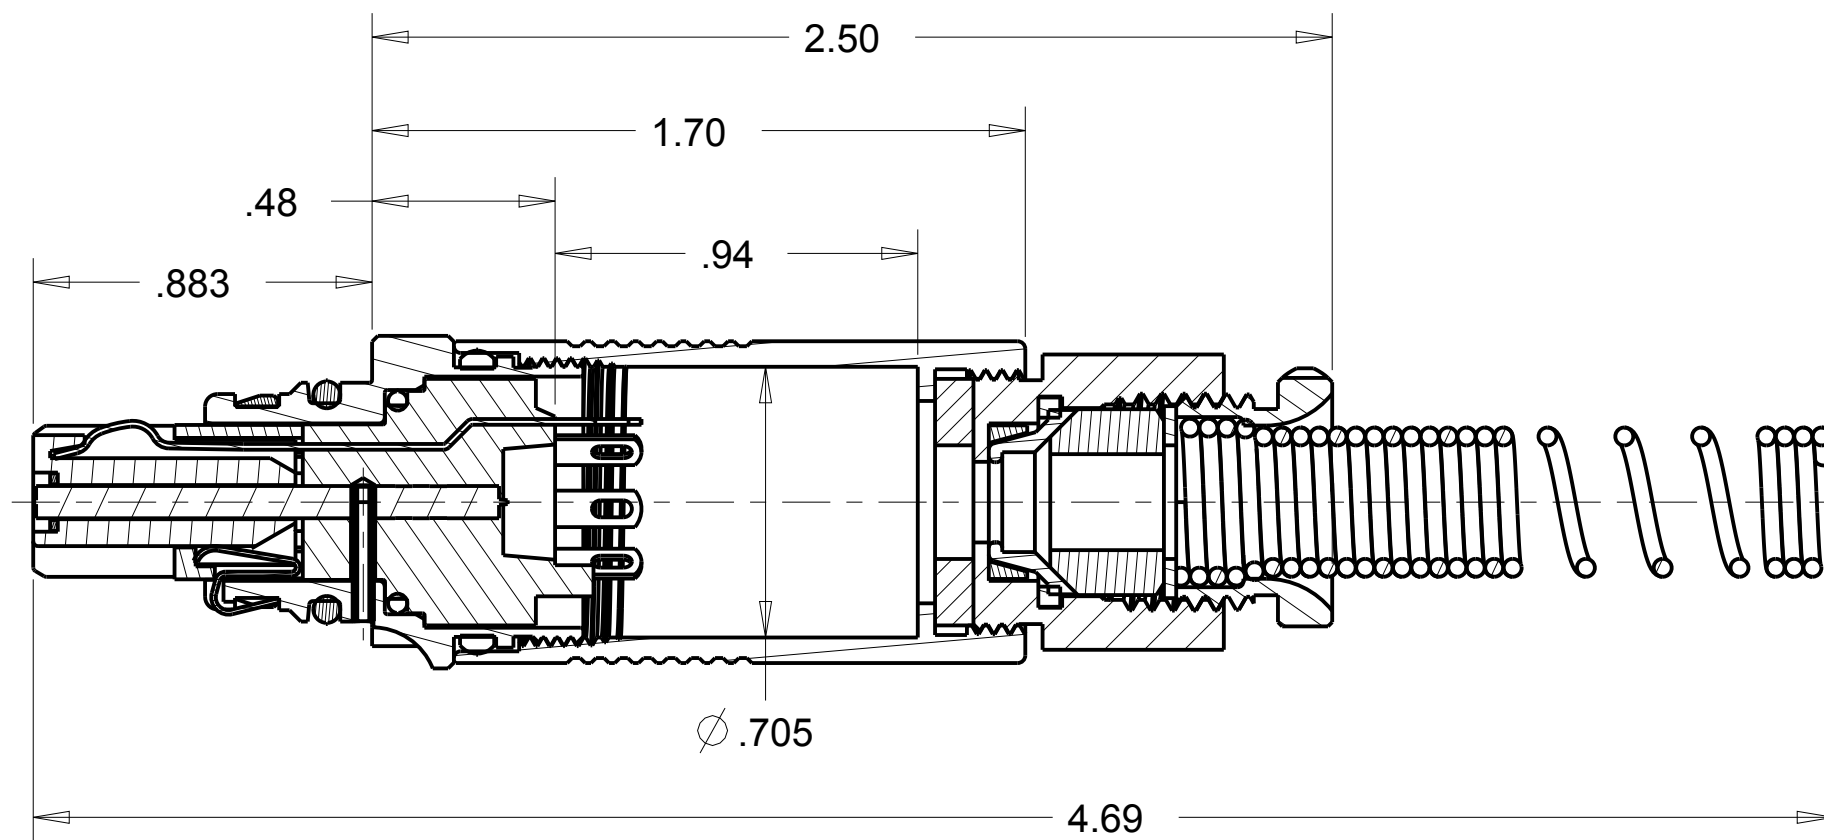

ITEM #	PART #	QTY	DESCRIPTION
1	AP-107BRS-1	1	PLUG ASSEMBLY
2	AP-107BRSB-01	1	SHELL
3	AP-116-3	1	WASHER, RUBBER
4	AP-136-8	1	NUT ADAPTER, BRASS, BLACK CHROME
5	AP-136-6	1	CLAMP SHIELD OUTER
6	AP-136-5	1	CLAMP SHIELD INNER
7	AP-116-8	1	BUSHING, RUBBER
8	AP-116-2	1	WASHER, STAINLESS STEEL
9	AP-116-4	1	SPRING, STAINLESS STEEL
10	AP-116-6	1	STUD, ALUM ANODIZED

C AP-107BRSB

SECTION Z-Z

THIS DOCUMENT CONTAINS PROPRIETARY INFORMATION OF NEXUS, INCORPORATED AND SUCH INFORMATION MAY NOT BE DISCLOSED TO OTHERS FOR ANY PURPOSE OR USED FOR ANY PURPOSE WITHOUT THE WRITTEN CONSENT OF NEXUS.

				DWN. BY	HR	DATE	Apr-30-12	MATERIAL			
				CHECKED BY		DATE		FINISH			
				APPR. BY		DATE		WEIGHT	SCALE = 1.00 :1		
C	CHG: ITEM #4 MAT'L TO BRASS	202	6/9 2014	HR				TITLE 7-COND SHIELDED AUDIO PLUG PCB MTG, & SPG BEND RELIEF	NEXUS STAMFORD, CONN		
B	CHG ITEM #4 DESCRIPTION		5/3 2012	HR						SIZE	DWG. NO.
A	NEW RELEASE		4/30 2012	HR				DO NOT SCALE DWG.	SHEET 1 OF 1		
LET.	REVISION	CN #	DATE	CHK						C	AP-107BRSB

UNLESS OTHERWISE SPECIFIED DIMENSIONS ARE IN INCHES & OR (mm)

TOLERANCES: DECIMAL: ±.XX(X.X) ±.XXX(X.XX) ±.XXXX(X.XXX) ±.01(0.3) ±.003(0.08) ±.0005(0.013)

FRACTION: ±X/XX ± 1/64

ANGLES: ±X ° ±.5 °