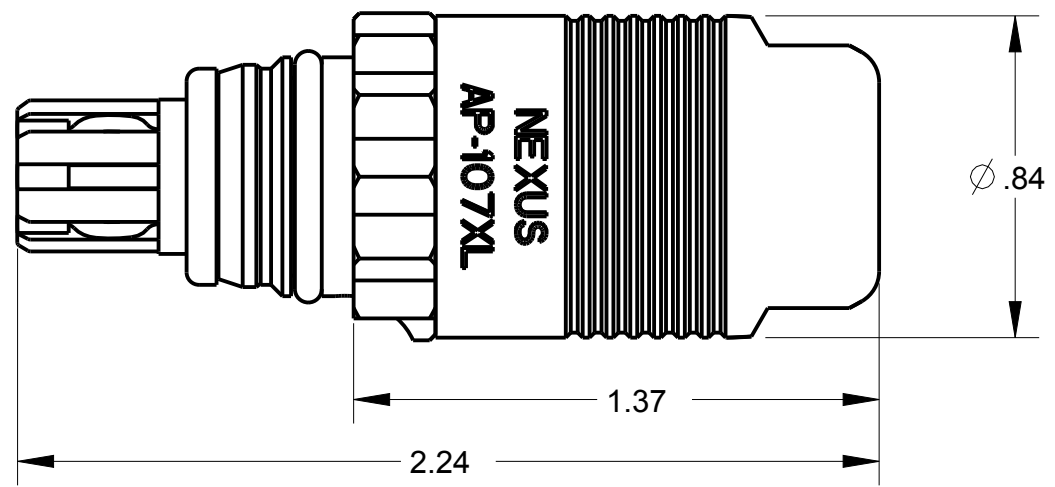

ITEM #	PART #	QTY	DESCRIPTION
1	AP-107-28	1	PLUG BODY ASSEMBLY
2	AP-107-3BXL	1	CABLE HOLDER, PLUG
3	AP-107-27	1	CABLE SEAL ASSEMBLY
4	AP-107-9	1	RETAINER, PIN
5	AP-107-4	1	SLEEVE
6	AP-107-10XL	1	SHELL - PLUG
7	AP-107-25	1	SHIM

NOTES:

- 1) THIS PART MATES WITH AJ-107XL, SEVEN CONDUCTOR WATERPROOF AUDIO JACK
- 2) CONFIGURATION IS FOR 3/4-12 PT SOCKET WRENCH

THIS DOCUMENT CONTAINS PROPRIETARY INFORMATION OF NEXUS, INCORPORATED AND SUCH INFORMATION MAY NOT BE DISCLOSED TO OTHERS FOR ANY PURPOSE OR USED FOR ANY PURPOSE WITHOUT THE WRITTEN CONSENT OF NEXUS.

					DWN.BY	IDH	DATE	1/21/86	MATERIAL			
					CHECKED BY	RWF	DATE	2/20/86	FINISH			
					APPR. BY	JRJ	DATE	4/22/91	WEIGHT	SCALE = 1.00 :1		
C	ADD: BOM & EXPLODED VIEW	219	2/20 2015	HR	UNLESS OTHERWISE SPECIFIED: DIMENSIONS ARE IN INCHES &/OR [mm] TOLERANCES: DECIMAL: .XX[X.X] .XXX[X.XX] ± .0X[0.X] ± .00X[0.0X] FRACTION: X/X X/XX ANGLES: .X ± .X°					NEXUS STAMFORD, CONN		
B	CHG: AP-107-10XL2 TO AP-107-10XL		4/22 1991	JRJ								
A	VIEWS CHANGED		8/12 1988		TITLE					SEVEN CONDUCTOR WATERPROOF AUDIO PLUG		
LET.	REVISION	CN #	DATE	CHK.	DO NOT SCALE DWG.					SHEET 1 OF 1	SIZE	DWG. NO.
										B	AP-107XL	