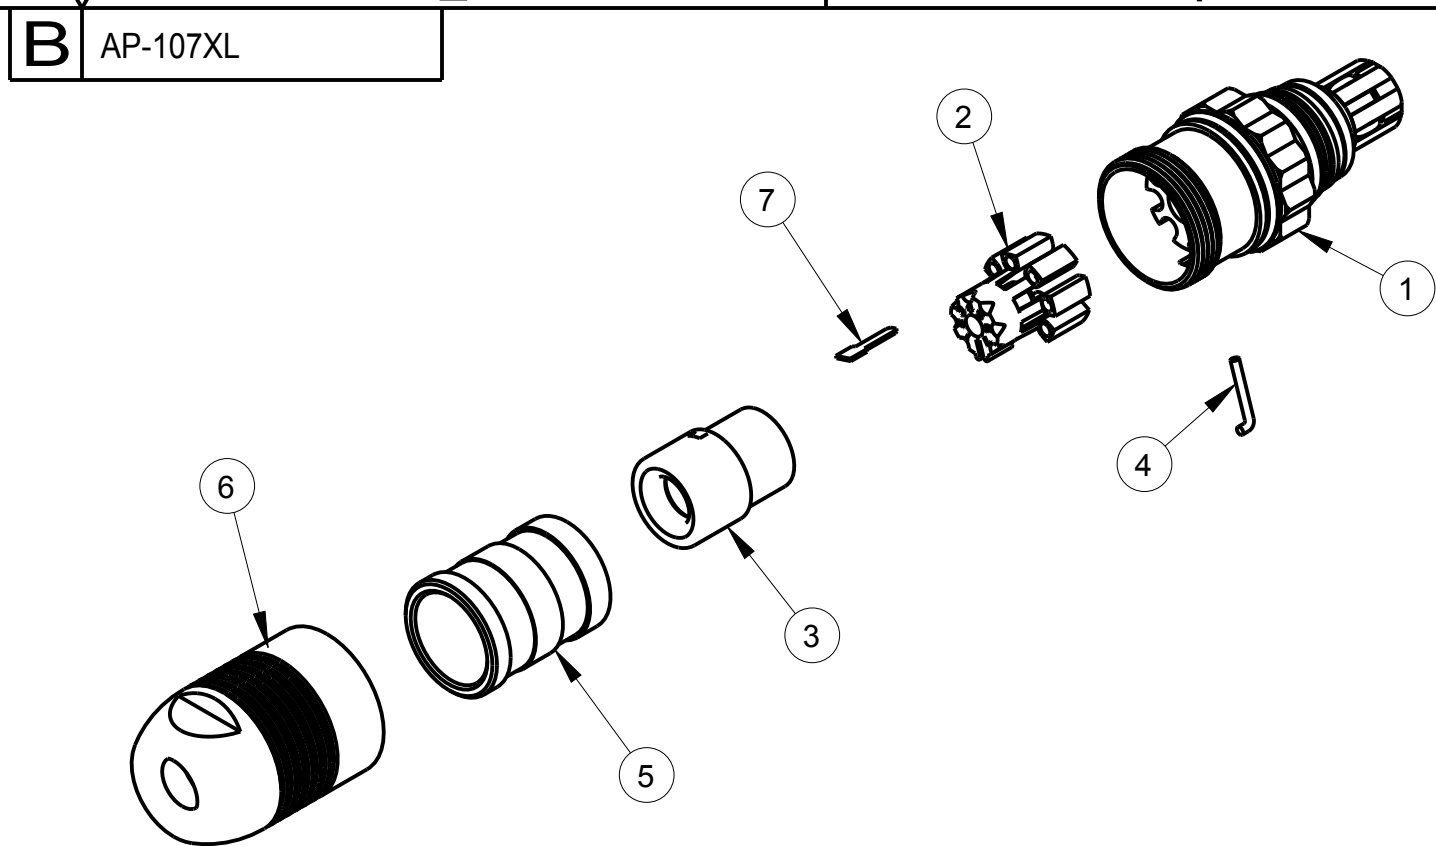

ITEM #	PART #	QTY	DESCRIPTION
1	AP-107-28	1	PLUG BODY ASSEMBLY
2	AP-107-3BXL	1	CABLE HOLDER, PLUG
3	AP-107-27	1	CABLE SEAL ASSEMBLY
4	AP-107-9	1	RETAINER, PIN
5	AP-107-4	1	SLEEVE
6	AP-107-10XL	1	SHELL - PLUG
7	AP-107-25	1	SHIM

NOTES:

- 1) THIS PART MATES WITH AJ-107XL, SEVEN CONDUCTOR WATERPROOF AUDIO JACK
- 2) CONFIGURATION IS FOR 3/4-12 PT SOCKET WRENCH

THIS DOCUMENT CONTAINS PROPRIETARY INFORMATION OF NEXUS, INCORPORATED AND SUCH INFORMATION MAY NOT BE DISCLOSED TO OTHERS FOR ANY PURPOSE OR USED FOR ANY PURPOSE WITHOUT THE WRITTEN CONSENT OF NEXUS.

					DWN.BY	IDH	DATE	1/21/86	MATERIAL			
					CHECKED BY	RWF	DATE	2/20/86	FINISH			
					APPR. BY	JRJ	DATE	4/22/91	WEIGHT	SCALE = 1.00 :1		
C	ADD: BOM & EXPLODED VIEW	219	2/20 2015	HR	UNLESS OTHERWISE SPECIFIED: DIMENSIONS ARE IN INCHES &/OR [mm] TOLERANCES: DECIMAL: .XX[X.X] .XXX[X.XX] ± .0X[0.X] ± .00X[0.0X] FRACTION: X/X X/XX ANGLES: .X ± .X°					NEXUS STAMFORD, CONN		
B	CHG: AP-107-10XL2 TO AP-107-10XL		4/22 1991	JRJ								
A	VIEWS CHANGED		8/12 1988		TITLE					SEVEN CONDUCTOR WATERPROOF AUDIO PLUG		
LET.	REVISION	CN #	DATE	CHK.	DO NOT SCALE DWG.					SHEET 1 OF 1	SIZE	DWG. NO.
										B	AP-107XL	