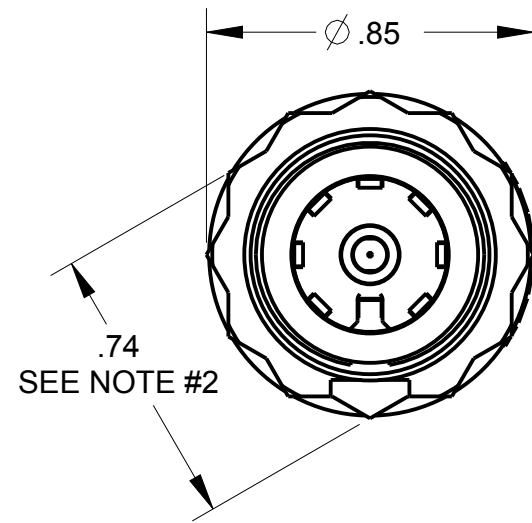

ITEM #	PART #	QTY	DESCRIPTION
1	AP-107-28	1	PLUG BODY ASSEMBLY
2	AP-107-3BXL	1	CABLE HOLDER, PLUG
3	AP-107-27	1	CABLE SEAL ASSEMBLY
4	AP-107-9	1	RETAINER, PIN
5	AP-107-4	1	SLEEVE
6	AP-107-10XL	1	SHELL - PLUG
7	AP-107-25	1	SHIM

NOTES:

- 1) THIS PART MATES WITH AJ-107XL, SEVEN CONDUCTOR WATERPROOF AUDIO JACK
- 2) CONFIGURATION IS FOR 3/4-12 PT SOCKET WRENCH

THIS DOCUMENT CONTAINS PROPRIETARY INFORMATION OF NEXUS, INCORPORATED AND SUCH INFORMATION MAY NOT BE DISCLOSED TO OTHERS FOR ANY PURPOSE OR USED FOR ANY PURPOSE WITHOUT THE WRITTEN CONSENT OF NEXUS.

					DWN.BY	IDH	DATE	1/21/86	MATERIAL			
					CHECKED BY	RWF	DATE	2/20/86	FINISH			
					APPR. BY	JRJ	DATE	4/22/91	WEIGHT	SCALE = 1.00 :1		
C	ADD: BOM & EXPLODED VIEW	219	2/20 2015	HR	UNLESS OTHERWISE SPECIFIED: DIMENSIONS ARE IN INCHES &/OR [mm] TOLERANCES: DECIMAL: .XX[X.X] .XXX[X.XX] ± .0X[0.X] ± .00X[0.0X] FRACTION: X/X X/XX ANGLES: .X ± .X°					NEXUS STAMFORD, CONN		
B	CHG: AP-107-10XL2 TO AP-107-10XL		4/22 1991	JRJ								
A	VIEWS CHANGED		8/12 1988		TITLE					SEVEN CONDUCTOR WATERPROOF AUDIO PLUG		
LET.	REVISION	CN #	DATE	CHK.	DO NOT SCALE DWG.					SHEET 1 OF 1	SIZE	DWG. NO.
										B	AP-107XL	