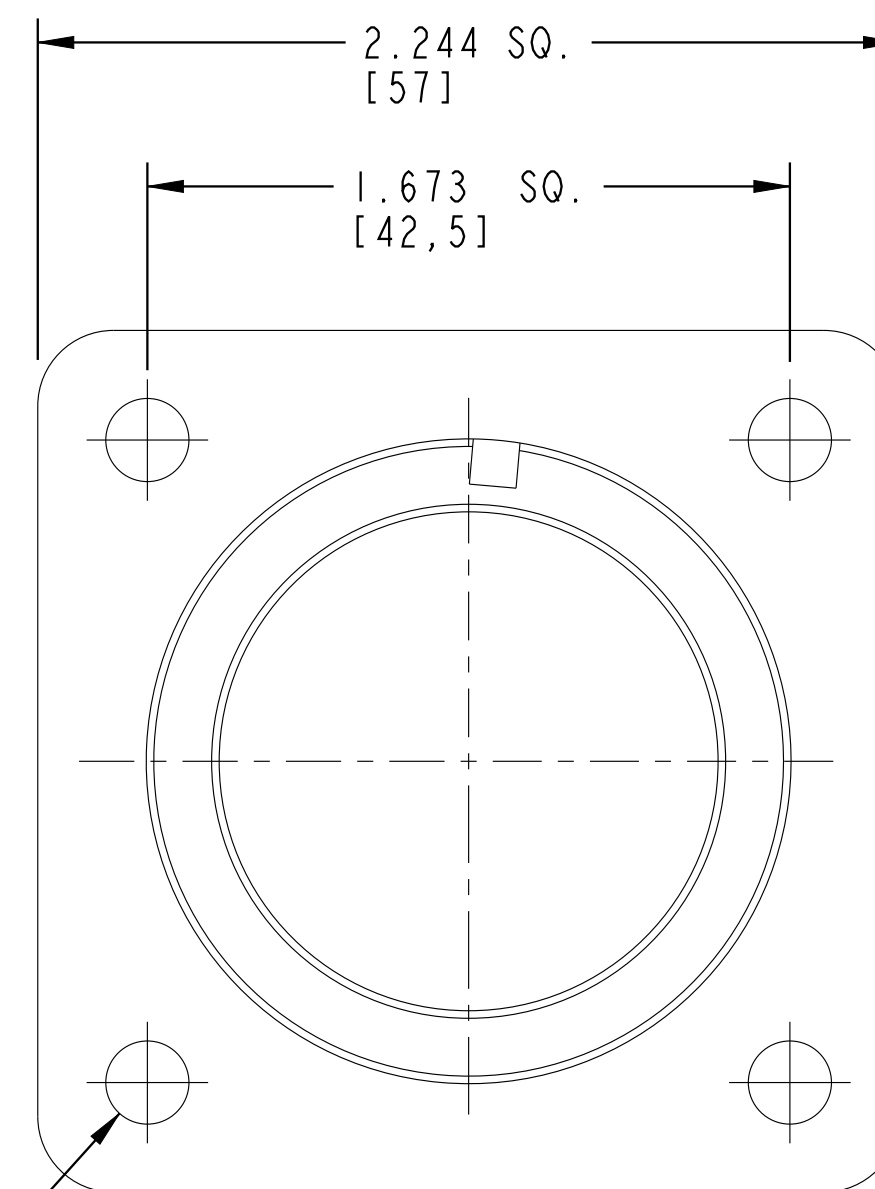

REV. A		SHEET 1 OF 1		DOCUMENT NO. PANEL-SOURCE-SLS	
REVISIONS					
LTR	DESCRIPTION			DATE	
A	INITIAL RELEASE			08/26/2020	

PANEL-SOURCE-SLS

SHEET 1 OF 1

REV. A

NOTES:

THIS DOCUMENT CONTAINS PROPRIETARY INFORMATION AND SUCH INFORMATION MAY NOT BE DISCLOSED TO OTHERS FOR ANY PURPOSE OR USED FOR MANUFACTURING PURPOSES WITHOUT WRITTEN PERMISSION FROM THE AMPHENOL CORP.

N/A
NEXT ASSEMBLY

PRO/ENGINEER INFORMATION
Pro/e Model Used:
PANEL-SOURCE.PART
Drawing Name:
PANEL-SOURCE-SLS

UNLESS OTHERWISE SPECIFIED	SPECIFICATIONS	POS	QTY	PART NUMBER	DESCRIPTION	NOTE
LINEAR DIMENSIONS ARE IN INCHES TOLERANCES: .XXXX = ±.0005 ANGLES= ±2° .XXX = ±.010 .XX = ±.03 .X = ±.1 ----- DIM. & TOL. PER ASME Y14.5M; DRM PER MIL-STD-31000; OTHER Amphenol Stds. PER 9-3800 LEGENDS: =FLAG NOTE CALL OUT REFERENCE ONLY	MATERIAL SPEC.	APPROVALS		DATE	PARTS LIST	
	PROCESS SPEC.	PREPARED BY A. PEREZ ENGINEER IN CHARGE R. ARCYKIEWICZ DESIGN MANAGER R. ARCYKIEWICZ DESIGN ACTIVITY GROUP C3		26-Aug-20	AMPHENOL CORPORATION 40-60 DELAWARE AVENUE SIDNEY, N.Y. 13858 PANEL-SOURCE AMPHE-PHASE SALES DRAWING	
		THIRD ANGLE PROJECTION			SIZE C	CAGE CODE 77820
					DOCUMENT NO. PANEL-SOURCE-SLS	REV. A
					SCALE: 2.0	SHEET 1 OF 1

FORMAT: C-L-E-Rev-B

PANEL-SOURCE-SLS

SHEET 1 OF 1

REV. A