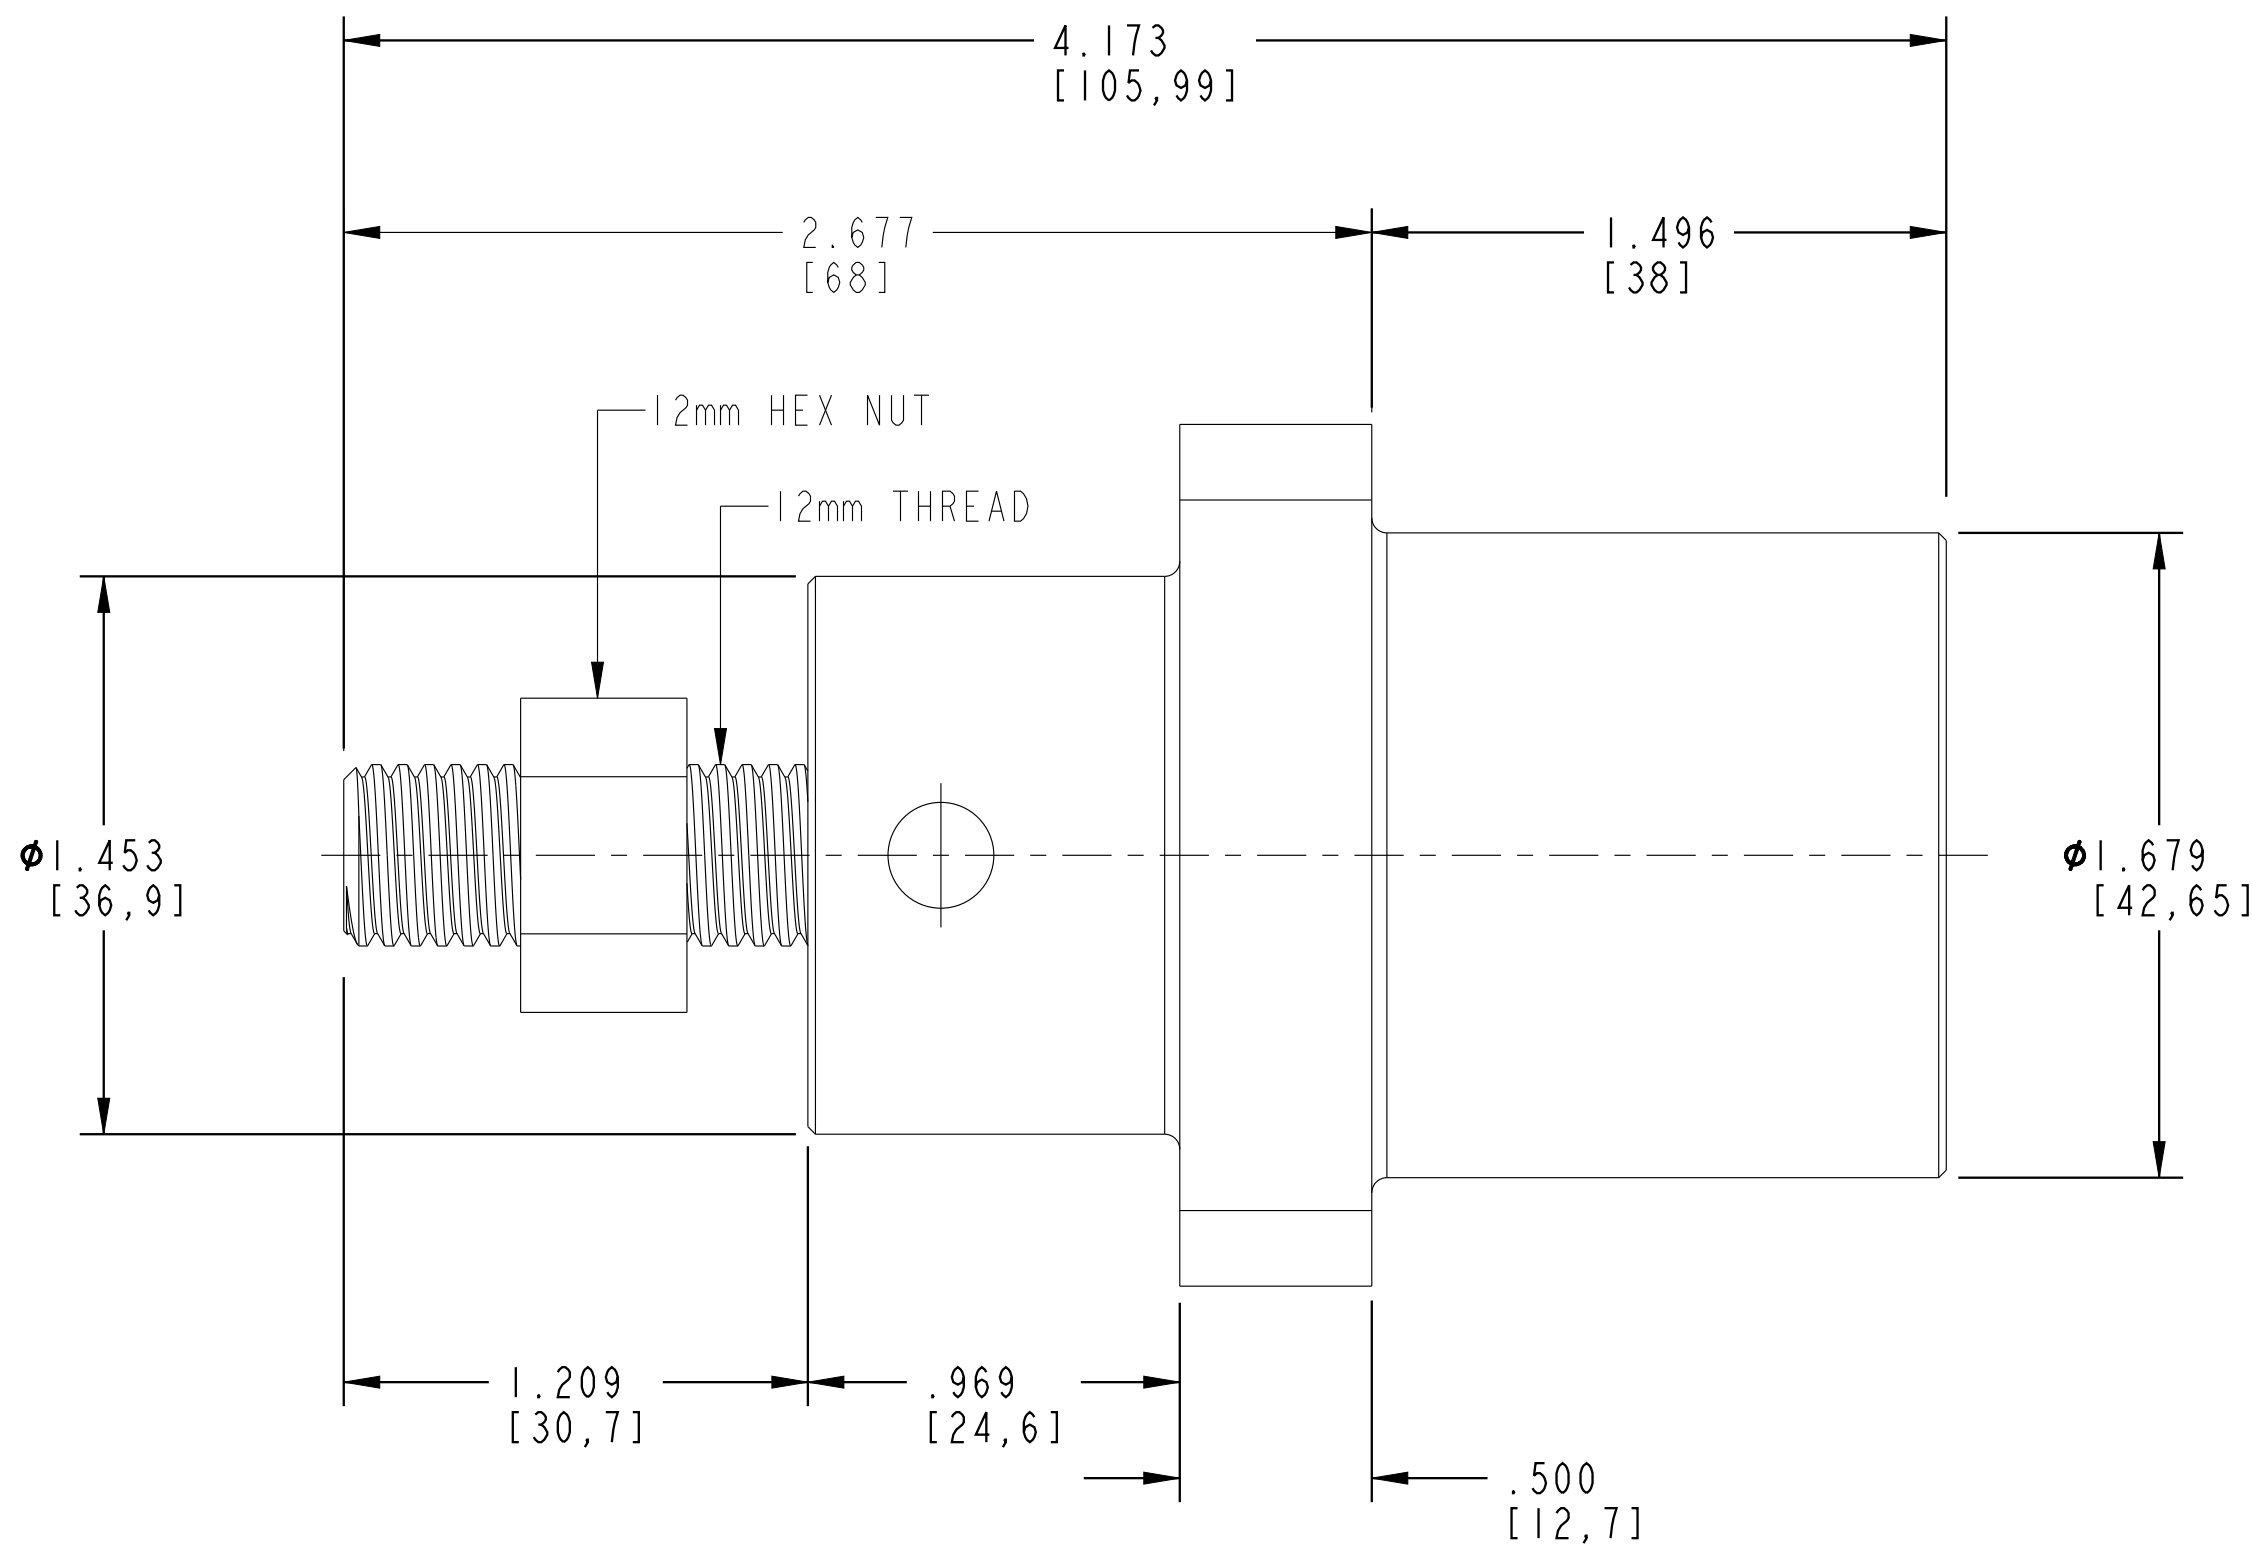

REV. A		SHEET 1 OF 1		DOCUMENT NO. PANEL-SOURCE-SLS	
REVISIONS					
LTR	DESCRIPTION			DATE	
A	INITIAL RELEASE			08/26/2020	

PANEL-SOURCE-SLS

SHEET 1 OF 1

REV. A

NOTES:

THIS DOCUMENT CONTAINS PROPRIETARY INFORMATION AND SUCH INFORMATION MAY NOT BE DISCLOSED TO OTHERS FOR ANY PURPOSE OR USED FOR MANUFACTURING PURPOSES WITHOUT WRITTEN PERMISSION FROM THE AMPHENOL CORP.

N/A  
NEXT ASSEMBLY

PRO/ENGINEER INFORMATION  
Pro/e Model Used:  
PANEL-SOURCE.PART  
Drawing Name:  
PANEL-SOURCE-SLS

UNLESS OTHERWISE SPECIFIED	SPECIFICATIONS	POS	QTY	PART NUMBER	DESCRIPTION	NOTE
LINEAR DIMENSIONS ARE IN INCHES TOLERANCES: .XXXX = ±.0005 ANGLES= ±2° .XXX = ±.010 .XX = ±.03 .X = ±.1 ----- DIM. & TOL. PER ASME Y14.5M; DRM PER MIL-STD-31000; OTHER Amphenol Stds. PER 9-3800 LEGENDS: =FLAG NOTE CALL OUT REFERENCE ONLY	MATERIAL SPEC.	APPROVALS		DATE	PARTS LIST	
	PROCESS SPEC.	PREPARED BY A. PEREZ ENGINEER IN CHARGE R. ARCYKIEWICZ DESIGN MANAGER R. ARCYKIEWICZ DESIGN ACTIVITY GROUP C3		26-Aug-20	<b>AMPHENOL CORPORATION</b> 40-60 DELAWARE AVENUE SIDNEY, N.Y. 13858 <b>PANEL-SOURCE</b> <b>AMPHE-PHASE</b> <b>SALES DRAWING</b>	
		THIRD ANGLE PROJECTION			SIZE <b>C</b>	CAGE CODE <b>77820</b>
					DOCUMENT NO. <b>PANEL-SOURCE-SLS</b>	REV. <b>A</b>
					SCALE: 2.0	SHEET 1 OF 1

FORMAT: C-L-E-Rev-B

PANEL-SOURCE-SLS

SHEET 1 OF 1

REV. A