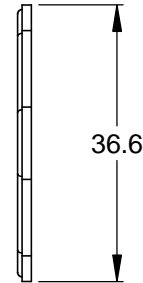

REVISIONS					
REV	ECO	DESCRIPTION	DATE	BY	APPR
A3		RELEASE NEW DWG FORMAT	09/03/13	DRP	

NOTES: UNLESS OTHERWISE SPECIFIED

1. MATERIAL: SILICONE RUBBER; COLOR: RED
2. RoHS COMPLIANT
3. ALL DIMENSIONS ARE FOR REFERENCE USE ONLY.

AT04-08PB-G7				
PART NUMBER		DESCRIPTION		ITEM
QUANTITY	MATERIALS LIST			
UNLESS OTHERWISE SPECIFIED		SIGNATURES		DATE
1) All dimensions are in metric(mm).		DRAWN: D.PARKS		09/03/13
2) Tolerances are as follows:		CHECKED:		
1 PL DEC ±0.30		ENGINEER:		
2 PL DEC ±0.15		APPROVAL:		
3 PL DEC ±0.08		CUSTOMER:		
3) Note reference =		THIS DRAWING IS SUPPLIED FOR INFORMATION ONLY. DESIGN FEATURES, SPECIFICATIONS AND PERFORMANCE DATA SHOWN HEREON ARE THE PROPERTY OF THE AMPHENOL CORPORATION. NO RIGHTS OF REPRODUCTION ARE IMPLIED. ALL DIMENSIONS ARE SUBJECT TO NORMAL MANUFACTURING VARIATIONS.		
MATERIAL SPECIFICATIONS:		SIZE		REVISION
PROCESS SPECIFICATIONS:		TYPE		
NEXT ASSY:		DWG NO:		
		A C-		AT04-08PB-G7
		SCALE: NONE		A3
		SHEET 1 OF 1		