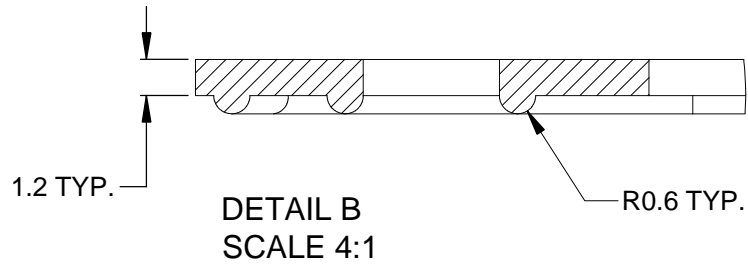

REVISIONS					
REV	ECO	DESCRIPTION	DATE	BY	APPR
A3		RELEASE NEW DWG FORMAT	09/03/13	DRP	

NOTES: UNLESS OTHERWISE SPECIFIED

1. MATERIAL: SILICONE RUBBER; COLOR: RED
2. RoHS COMPLIANT
3. ALL DIMENSIONS ARE FOR REFERENCE USE ONLY.

AT04-08PB-G7				
PART NUMBER		DESCRIPTION		ITEM
QUANTITY	MATERIALS LIST			
UNLESS OTHERWISE SPECIFIED		SIGNATURES		DATE
1) All dimensions are in metric(mm).		DRAWN: D.PARKS		09/03/13
2) Tolerances are as follows:		CHECKED:		
1 PL DEC ±0.30		ENGINEER:		
2 PL DEC ±0.15		APPROVAL:		
3 PL DEC ±0.08		CUSTOMER:		
3) Note reference =		THIS DRAWING IS SUPPLIED FOR INFORMATION ONLY. DESIGN FEATURES, SPECIFICATIONS AND PERFORMANCE DATA SHOWN HEREON ARE THE PROPERTY OF THE AMPHENOL CORPORATION. NO RIGHTS OF REPRODUCTION ARE IMPLIED. ALL DIMENSIONS ARE SUBJECT TO NORMAL MANUFACTURING VARIATIONS.		
MATERIAL SPECIFICATIONS:		SIZE		REVISION
PROCESS SPECIFICATIONS:		TYPE		
NEXT ASSY:		DWG NO:		
		A C-		AT04-08PB-G7
		SCALE: NONE		A3
		SHEET 1 OF 1		

Amphenol

Sine Systems - www.amphenol-sine.com
44724 Morley Drive
Clinton Township, MI 48036

RECEPTACLE GASKET,
8 POSITION, AT SERIES

X-ON Electronics

Largest Supplier of Electrical and Electronic Components