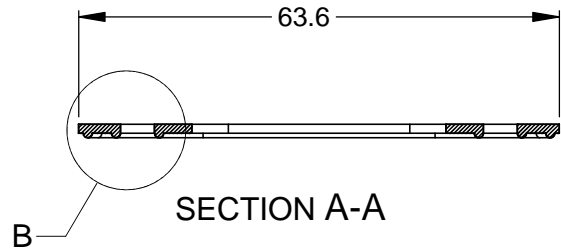

REVISIONS					
REV	ECO	DESCRIPTION	DATE	BY	APPR
A3		RELEASE NEW DWG FORMAT	09/03/13	DRP	

NOTES: UNLESS OTHERWISE SPECIFIED

1. MATERIAL: SILICONE RUBBER; COLOR: RED
2. RoHS COMPLIANT
3. ALL DIMENSIONS ARE FOR REFERENCE USE ONLY.

AT04-08PB-G7				
PART NUMBER		DESCRIPTION		ITEM
QUANTITY	MATERIALS LIST			
UNLESS OTHERWISE SPECIFIED		SIGNATURES		DATE
1) All dimensions are in metric(mm).		DRAWN: D.PARKS		09/03/13
2) Tolerances are as follows:		CHECKED:		
1 PL DEC ±0.30		ENGINEER:		
2 PL DEC ±0.15		APPROVAL:		
3 PL DEC ±0.08		CUSTOMER:		
3) Note reference =		THIS DRAWING IS SUPPLIED FOR INFORMATION ONLY. DESIGN FEATURES, SPECIFICATIONS AND PERFORMANCE DATA SHOWN HEREON ARE THE PROPERTY OF THE AMPHENOL CORPORATION. NO RIGHTS OF REPRODUCTION ARE IMPLIED. ALL DIMENSIONS ARE SUBJECT TO NORMAL MANUFACTURING VARIATIONS.		
MATERIAL SPECIFICATIONS:		SIZE		REVISION
PROCESS SPECIFICATIONS:		TYPE		
NEXT ASSY:		DWG NO:		
		A C-		AT04-08PB-G7
		SCALE: NONE		A3
		SHEET 1 OF 1		