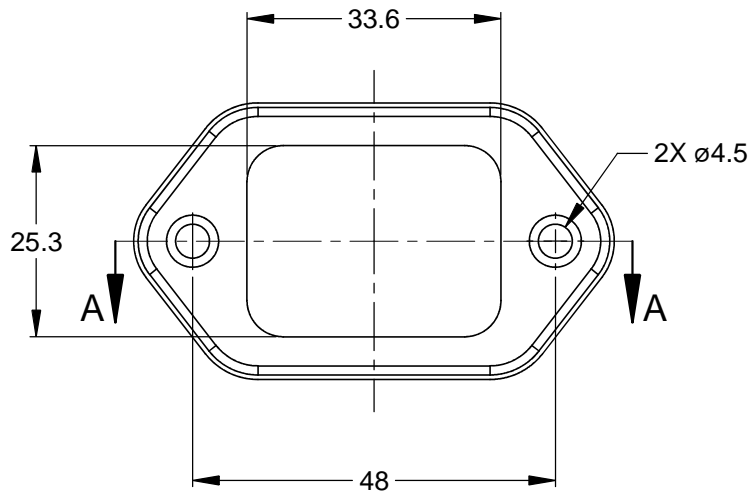

REVISIONS					
REV	ECO	DESCRIPTION	DATE	BY	APPR
A3		RELEASE NEW DWG FORMAT	09/03/13	DRP	

NOTES: UNLESS OTHERWISE SPECIFIED

1. MATERIAL: SILICONE RUBBER; COLOR: RED
2. RoHS COMPLIANT
3. ALL DIMENSIONS ARE FOR REFERENCE USE ONLY.

AT04-08PB-G7				
PART NUMBER		DESCRIPTION		ITEM
QUANTITY	MATERIALS LIST			
UNLESS OTHERWISE SPECIFIED		SIGNATURES		DATE
1) All dimensions are in metric(mm).		DRAWN: D.PARKS		09/03/13
2) Tolerances are as follows:		CHECKED:		
1 PL DEC ±0.30		ENGINEER:		
2 PL DEC ±0.15		APPROVAL:		
3 PL DEC ±0.08		CUSTOMER:		
3) Note reference =		THIS DRAWING IS SUPPLIED FOR INFORMATION ONLY. DESIGN FEATURES, SPECIFICATIONS AND PERFORMANCE DATA SHOWN HEREON ARE THE PROPERTY OF THE AMPHENOL CORPORATION. NO RIGHTS OF REPRODUCTION ARE IMPLIED. ALL DIMENSIONS ARE SUBJECT TO NORMAL MANUFACTURING VARIATIONS.		
MATERIAL SPECIFICATIONS:		SIZE		REVISION
PROCESS SPECIFICATIONS:		TYPE		
NEXT ASSY:		DWG NO:		
		A C-		AT04-08PB-G7
		SCALE: NONE		A3
		SHEET 1 OF 1		

Amphenol

Sine Systems - www.amphenol-sine.com
44724 Morley Drive
Clinton Township, MI 48036

RECEPTACLE GASKET,
8 POSITION, AT SERIES

X-ON Electronics

Largest Supplier of Electrical and Electronic Components