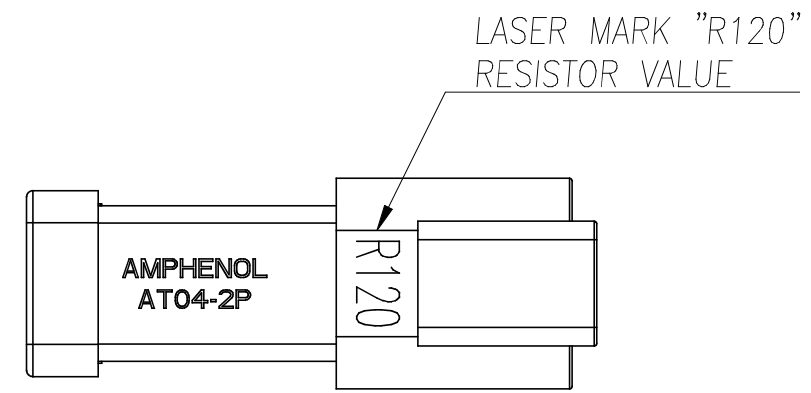

REVISIONS						
REV	ZONE	ECO	DESCRIPTION	DATE	BY	APPR
01	--	--	RELEASE	03MAY12	RFC	RFC
02	--	--	UPDATE DRAWING FORMAT	06NOV13	DRP	DRP

NOTES: UNLESS OTHERWISE SPECIFIED

- 1 DIMENSIONS ARE FOR REFERENCE ONLY.
- 2 PART NUMBER AT04-2P-R120YEL IS FOR A FULLY ASSEMBLED CONNECTOR READY FOR INSTALLATION.
- 3 CONNECTOR BODY & CAP COLOR TO BE YELLOW

WIRING DIAGRAM

CUSTOMER DRAWING

ITEM	PART NUMBER	Qty	DESCRIPTION	REMARK
MATERIALS LIST				
UNLESS OTHERWISE SPECIFIED 1) All dimensions are in metric(mm). 2) Tolerances are as follows: 1 PL DEC ±0.20 2 PL DEC ±0.10 3 PL DEC ±0.05			MATERIAL SPECIFICATIONS:	SINE Systems Corporation A Subsidiary of Amphenol Corporation
SIGNATURE			PROCESS SPECIFICATIONS: IPC620-A	
DATE			THIS DRAWING IS SUPPLIED FOR INFORMATION ONLY. DESIGN FEATURES, SPECIFICATIONS AND PERFORMANCE DATA SHOWN HEREON ARE THE PROPERTY OF THE AMPHENOL CORPORATION. NO RIGHTS OF REPRODUCTION ARE IMPLIED. ALL DIMENSIONS ARE SUBJECT TO NORMAL MANUFACTURING VARIATIONS.	RECEIPT, 2 WAY "AT", 120 OHM, YELLOW
DRAWN	R. CURRY	03-MAY-12		DWG NO: AT04-2P-R120YEL
CHECKED	R. CURRY	03-MAY-12		THIRD ANGLE PROJECTION
ENGINEER	R. CURRY	03-MAY-12		FSCM NO.
APPROVAL	R. CURRY	03-MAY-12		SIZE MASS REV. SCALE
CUSTOMER	ALL		⊕	A3 02 NONE
				SHEET 1 OF 1
				NEXT ASSY: