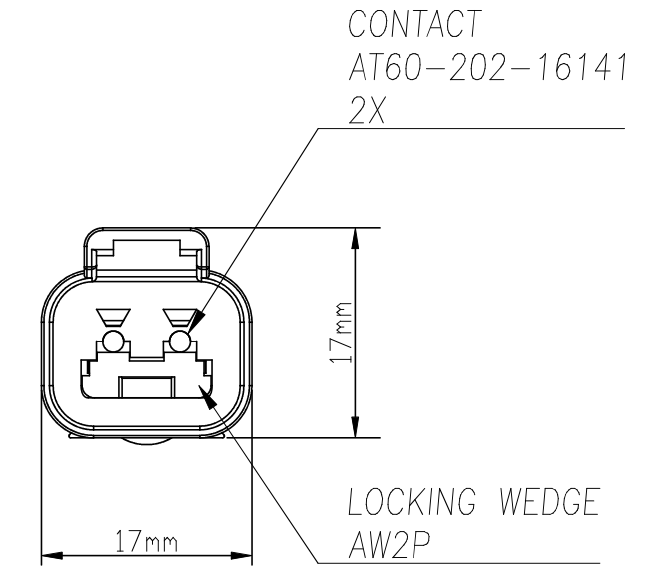

REVISIONS						
REV	ZONE	ECO	DESCRIPTION	DATE	BY	APPR
01	--	--	RELEASE	03MAY12	RFC	RFC
02	--	--	UPDATE DRAWING FORMAT	06NOV13	DRP	DRP

NOTES: UNLESS OTHERWISE SPECIFIED

- 1 DIMENSIONS ARE FOR REFERENCE ONLY.
- 2 PART NUMBER AT04-2P-R120YEL IS FOR A FULLY ASSEMBLED CONNECTOR READY FOR INSTALLATION.
- 3 CONNECTOR BODY & CAP COLOR TO BE YELLOW

WIRING DIAGRAM

CUSTOMER DRAWING

ITEM	PART NUMBER	Qty	DESCRIPTION	REMARK
MATERIALS LIST				
UNLESS OTHERWISE SPECIFIED 1) All dimensions are in metric(mm). 2) Tolerances are as follows: 1 PL DEC ±0.20 2 PL DEC ±0.10 3 PL DEC ±0.05			MATERIAL SPECIFICATIONS:	SINE Systems Corporation A Subsidiary of Amphenol Corporation
SIGNATURE			PROCESS SPECIFICATIONS: IPC620-A	
DATE			THIS DRAWING IS SUPPLIED FOR INFORMATION ONLY. DESIGN FEATURES, SPECIFICATIONS AND PERFORMANCE DATA SHOWN HEREON ARE THE PROPERTY OF THE AMPHENOL CORPORATION. NO RIGHTS OF REPRODUCTION ARE IMPLIED. ALL DIMENSIONS ARE SUBJECT TO NORMAL MANUFACTURING VARIATIONS.	RECEIPT, 2 WAY "AT", 120 OHM, YELLOW
DRAWN	R. CURRY	03-MAY-12		DWG NO: AT04-2P-R120YEL
CHECKED	R. CURRY	03-MAY-12		THIRD ANGLE PROJECTION
ENGINEER	R. CURRY	03-MAY-12		FSCM NO.
APPROVAL	R. CURRY	03-MAY-12		SIZE MASS REV. SCALE
CUSTOMER	ALL		⊕	A3 02 NONE
				SHEET 1 OF 1
				NEXT ASSY: