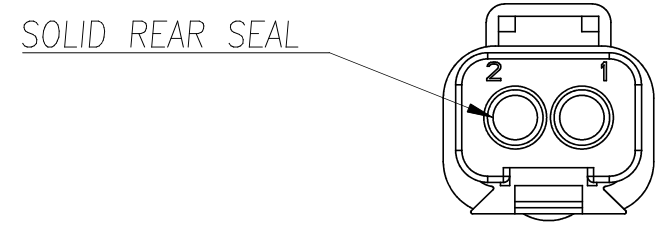

REVISIONS						
REV	ZONE	ECO	DESCRIPTION	DATE	BY	APPR
01	--	--	RELEASE	03MAY12	RFC	RFC
02	--	--	UPDATE DRAWING FORMAT	06NOV13	DRP	DRP

NOTES: UNLESS OTHERWISE SPECIFIED

- 1 DIMENSIONS ARE FOR REFERENCE ONLY.
- 2 PART NUMBER AT04-2P-R120YEL IS FOR A FULLY ASSEMBLED CONNECTOR READY FOR INSTALLATION.
- 3 CONNECTOR BODY & CAP COLOR TO BE YELLOW

WIRING DIAGRAM

CUSTOMER DRAWING

ITEM	PART NUMBER	Qty	DESCRIPTION	REMARK
MATERIALS LIST				
UNLESS OTHERWISE SPECIFIED 1) All dimensions are in metric(mm). 2) Tolerances are as follows: 1 PL DEC ±0.20 2 PL DEC ±0.10 3 PL DEC ±0.05			MATERIAL SPECIFICATIONS:	SINE Systems Corporation A Subsidiary of Amphenol Corporation
SIGNATURE			PROCESS SPECIFICATIONS: IPC620-A	
DATE			THIS DRAWING IS SUPPLIED FOR INFORMATION ONLY. DESIGN FEATURES, SPECIFICATIONS AND PERFORMANCE DATA SHOWN HEREON ARE THE PROPERTY OF THE AMPHENOL CORPORATION. NO RIGHTS OF REPRODUCTION ARE IMPLIED. ALL DIMENSIONS ARE SUBJECT TO NORMAL MANUFACTURING VARIATIONS.	RECEIPT, 2 WAY "AT", 120 OHM, YELLOW
DRAWN	R. CURRY	03-MAY-12		DWG NO: AT04-2P-R120YEL
CHECKED	R. CURRY	03-MAY-12		THIRD ANGLE PROJECTION
ENGINEER	R. CURRY	03-MAY-12		FSCM NO.
APPROVAL	R. CURRY	03-MAY-12		SIZE MASS REV. SCALE
CUSTOMER	ALL		⊕	A3 02 NONE
				SHEET 1 OF 1
				NEXT ASSY: