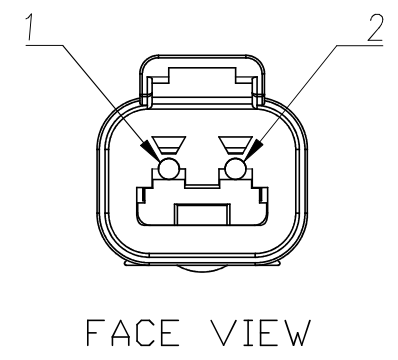

REVISIONS						
REV	ZONE	ECO	DESCRIPTION	DATE	BY	APPR
01	--	--	RELEASE	03MAY12	RFC	RFC
02	--	--	UPDATE DRAWING FORMAT	06NOV13	DRP	DRP

NOTES: UNLESS OTHERWISE SPECIFIED

- 1 DIMENSIONS ARE FOR REFERENCE ONLY.
- 2 PART NUMBER AT04-2P-R120YEL IS FOR A FULLY ASSEMBLED CONNECTOR READY FOR INSTALLATION.
- 3 CONNECTOR BODY & CAP COLOR TO BE YELLOW

WIRING DIAGRAM

CUSTOMER DRAWING

ITEM	PART NUMBER	Qty	DESCRIPTION	REMARK
MATERIALS LIST				
UNLESS OTHERWISE SPECIFIED 1) All dimensions are in metric(mm). 2) Tolerances are as follows: 1 PL DEC ±0.20 2 PL DEC ±0.10 3 PL DEC ±0.05			MATERIAL SPECIFICATIONS:	SINE Systems Corporation A Subsidiary of Amphenol Corporation
SIGNATURE			PROCESS SPECIFICATIONS: IPC620-A	
DATE			THIS DRAWING IS SUPPLIED FOR INFORMATION ONLY. DESIGN FEATURES, SPECIFICATIONS AND PERFORMANCE DATA SHOWN HEREON ARE THE PROPERTY OF THE AMPHENOL CORPORATION. NO RIGHTS OF REPRODUCTION ARE IMPLIED. ALL DIMENSIONS ARE SUBJECT TO NORMAL MANUFACTURING VARIATIONS.	RECEIPT, 2 WAY "AT", 120 OHM, YELLOW
DRAWN	R. CURRY	03-MAY-12		DWG NO: AT04-2P-R120YEL
CHECKED	R. CURRY	03-MAY-12		THIRD ANGLE PROJECTION
ENGINEER	R. CURRY	03-MAY-12		FSCM NO.
APPROVAL	R. CURRY	03-MAY-12		SIZE MASS REV. SCALE
CUSTOMER	ALL		⊕	A3 02 NONE
				SHEET 1 OF 1
				NEXT ASSY: