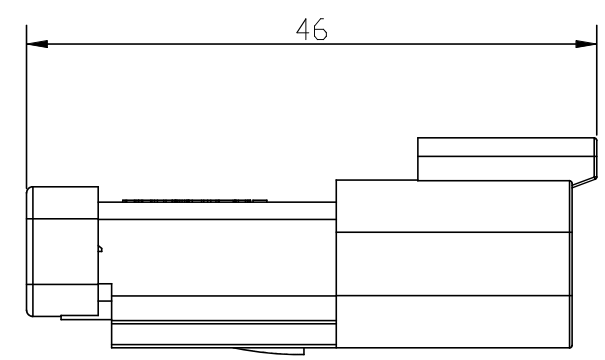

REVISIONS						
REV	ZONE	ECO	DESCRIPTION	DATE	BY	APPR
01	--	--	RELEASE	03MAY12	RFC	RFC
02	--	--	UPDATE DRAWING FORMAT	06NOV13	DRP	DRP

NOTES: UNLESS OTHERWISE SPECIFIED

- 1 DIMENSIONS ARE FOR REFERENCE ONLY.
- 2 PART NUMBER AT04-2P-R120YEL IS FOR A FULLY ASSEMBLED CONNECTOR READY FOR INSTALLATION.
- 3 CONNECTOR BODY & CAP COLOR TO BE YELLOW

WIRING DIAGRAM

CUSTOMER DRAWING

ITEM	PART NUMBER	Qty	DESCRIPTION	REMARK
MATERIALS LIST				
UNLESS OTHERWISE SPECIFIED 1) All dimensions are in metric(mm). 2) Tolerances are as follows: 1 PL DEC ±0.20 2 PL DEC ±0.10 3 PL DEC ±0.05			MATERIAL SPECIFICATIONS:	SINE Systems Corporation A Subsidiary of Amphenol Corporation
SIGNATURE			PROCESS SPECIFICATIONS: IPC620-A	
DATE			THIS DRAWING IS SUPPLIED FOR INFORMATION ONLY. DESIGN FEATURES, SPECIFICATIONS AND PERFORMANCE DATA SHOWN HEREON ARE THE PROPERTY OF THE AMPHENOL CORPORATION. NO RIGHTS OF REPRODUCTION ARE IMPLIED. ALL DIMENSIONS ARE SUBJECT TO NORMAL MANUFACTURING VARIATIONS.	RECEIPT, 2 WAY "AT", 120 OHM, YELLOW
DRAWN	R. CURRY	03-MAY-12		DWG NO: AT04-2P-R120YEL
CHECKED	R. CURRY	03-MAY-12		THIRD ANGLE PROJECTION
ENGINEER	R. CURRY	03-MAY-12		FSCM NO.
APPROVAL	R. CURRY	03-MAY-12		SIZE MASS REV. SCALE
CUSTOMER	ALL		⊕	A3 02 NONE
				SHEET 1 OF 1
				NEXT ASSY: