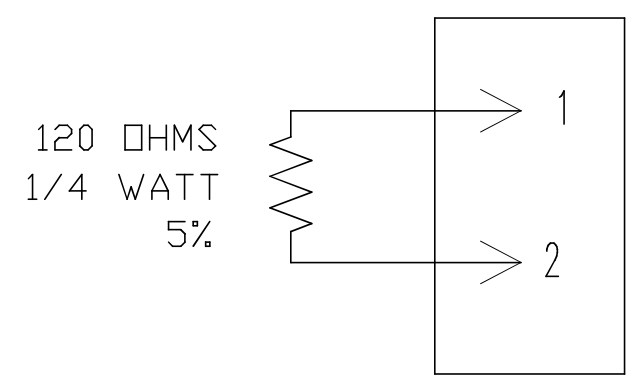

REVISIONS						
REV	ZONE	ECO	DESCRIPTION	DATE	BY	APPR
01	--	--	RELEASE	03MAY12	RFC	RFC
02	--	--	UPDATE DRAWING FORMAT	06NOV13	DRP	DRP

NOTES: UNLESS OTHERWISE SPECIFIED

- 1 DIMENSIONS ARE FOR REFERENCE ONLY.
- 2 PART NUMBER AT04-2P-R120YEL IS FOR A FULLY ASSEMBLED CONNECTOR READY FOR INSTALLATION.
- 3 CONNECTOR BODY & CAP COLOR TO BE YELLOW

WIRING DIAGRAM

CUSTOMER DRAWING

ITEM	PART NUMBER	Qty	DESCRIPTION	REMARK
MATERIALS LIST				
UNLESS OTHERWISE SPECIFIED 1) All dimensions are in metric(mm). 2) Tolerances are as follows: 1 PL DEC ±0.20 2 PL DEC ±0.10 3 PL DEC ±0.05			MATERIAL SPECIFICATIONS:	SINE Systems Corporation A Subsidiary of Amphenol Corporation
SIGNATURE			PROCESS SPECIFICATIONS: IPC620-A	
DATE			THIS DRAWING IS SUPPLIED FOR INFORMATION ONLY. DESIGN FEATURES, SPECIFICATIONS AND PERFORMANCE DATA SHOWN HEREON ARE THE PROPERTY OF THE AMPHENOL CORPORATION. NO RIGHTS OF REPRODUCTION ARE IMPLIED. ALL DIMENSIONS ARE SUBJECT TO NORMAL MANUFACTURING VARIATIONS.	RECEIPT, 2 WAY "AT", 120 OHM, YELLOW
DRAWN	R. CURRY	03-MAY-12		DWG NO: AT04-2P-R120YEL
CHECKED	R. CURRY	03-MAY-12		THIRD ANGLE PROJECTION
ENGINEER	R. CURRY	03-MAY-12		FSCM NO.
APPROVAL	R. CURRY	03-MAY-12		SIZE MASS REV. SCALE
CUSTOMER	ALL		⊕	A3 02 NONE
				SHEET 1 OF 1
				NEXT ASSY: