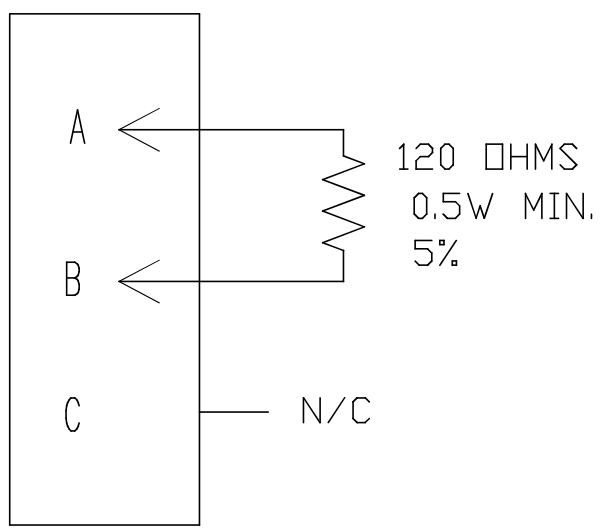

REVISIONS						
REV	ZONE	ECO	DESCRIPTION	DATE	BY	APPR
02	--	--	UPDATE CONTACT PART NUMBER	06MAR12	--	RFC
03	--	--	UPDATE DRAWING FORMAT	06NOV13	DRP	DRP

NOTES: UNLESS OTHERWISE SPECIFIED

- ① DIMENSIONS ARE FOR REFERENCE ONLY.
- ② PART NUMBER AT04-3P-RJ120 IS FULLY ASSEMBLED READY FOR INSTALLATION.
- ③ COLOR TO BE SINE SYSTEMS STANDARD 'AT' GREY.

LASER MARK "R120"
RESISTOR VALUE

WIRING DIAGRAM

CUSTOMER DRAWING

ITEM	PART NUMBER	Qty	DESCRIPTION	REMARK
MATERIALS LIST				
UNLESS OTHERWISE SPECIFIED 1) All dimensions are in metric(mm). 2) Tolerances are as follows: 1 PL DEC ±0.20 2 PL DEC ±0.10 3 PL DEC ±0.05			MATERIAL SPECIFICATIONS:	SINE Systems Corporation A Subsidiary of Amphenol Corporation
SIGNATURE			PROCESS SPECIFICATIONS: IPC-A-620	
DATE			THIS DRAWING IS SUPPLIED FOR INFORMATION ONLY. DESIGN FEATURES, SPECIFICATIONS AND PERFORMANCE DATA SHOWN HEREON ARE THE PROPERTY OF THE AMPHENOL CORPORATION. NO RIGHTS OF REPRODUCTION ARE IMPLIED. ALL DIMENSIONS ARE SUBJECT TO NORMAL MANUFACTURING VARIATIONS.	RECEPT, 3 WAY, J1939, 120 OHM, GREY
DRAWN	R. CURRY	02-MAR-12		DWG NO. AT04-3P-RJ120
CHECKED	R. CURRY	02-MAR-12		THIRD ANGLE PROJECTION
ENGINEER	R. CURRY	02-MAR-12		FSCM NO.
APPROVAL	R. CURRY	02-MAR-12		SIZE MASS REV. SCALE
CUSTOMER	ALL		⊕	A3 03 NONE
				SHEET 1 OF 1