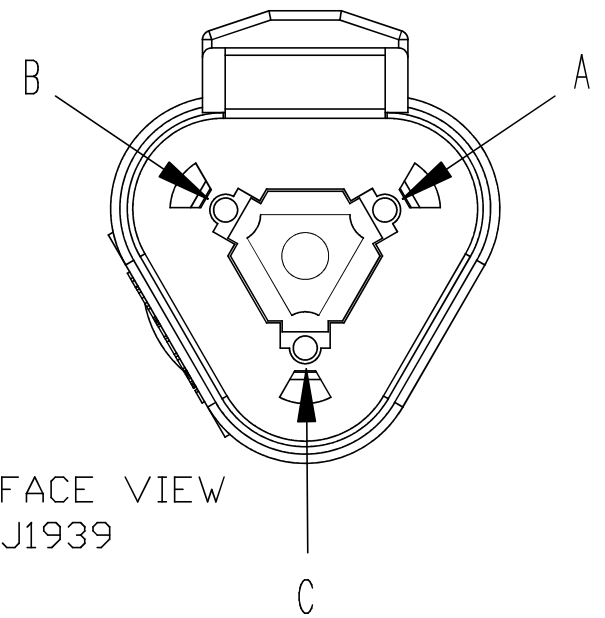

REVISIONS						
REV	ZONE	ECO	DESCRIPTION	DATE	BY	APPR
02	--	--	UPDATE CONTACT PART NUMBER	06MAR12	--	RFC
03	--	--	UPDATE DRAWING FORMAT	06NOV13	DRP	DRP

NOTES: UNLESS OTHERWISE SPECIFIED

- ① DIMENSIONS ARE FOR REFERENCE ONLY.
- ② PART NUMBER AT04-3P-RJ120 IS FULLY ASSEMBLED READY FOR INSTALLATION.
- ③ COLOR TO BE SINE SYSTEMS STANDARD 'AT' GREY.

LASER MARK "R120"
RESISTOR VALUE

WIRING DIAGRAM

CUSTOMER DRAWING

ITEM	PART NUMBER	Qty	DESCRIPTION	REMARK
MATERIALS LIST				
UNLESS OTHERWISE SPECIFIED 1) All dimensions are in metric(mm). 2) Tolerances are as follows: 1 PL DEC ±0.20 2 PL DEC ±0.10 3 PL DEC ±0.05			MATERIAL SPECIFICATIONS:	SINE Systems Corporation A Subsidiary of Amphenol Corporation
SIGNATURE			PROCESS SPECIFICATIONS: IPC-A-620	
DATE			THIS DRAWING IS SUPPLIED FOR INFORMATION ONLY. DESIGN FEATURES, SPECIFICATIONS AND PERFORMANCE DATA SHOWN HEREON ARE THE PROPERTY OF THE AMPHENOL CORPORATION. NO RIGHTS OF REPRODUCTION ARE IMPLIED. ALL DIMENSIONS ARE SUBJECT TO NORMAL MANUFACTURING VARIATIONS.	RECEPT, 3 WAY, J1939, 120 OHM, GREY
DRAWN	R. CURRY	02-MAR-12		DWG NO. AT04-3P-RJ120
CHECKED	R. CURRY	02-MAR-12		THIRD ANGLE PROJECTION
ENGINEER	R. CURRY	02-MAR-12		FSCM NO.
APPROVAL	R. CURRY	02-MAR-12		SIZE MASS REV. SCALE
CUSTOMER	ALL		⊕	A3 03 NONE
				SHEET 1 OF 1