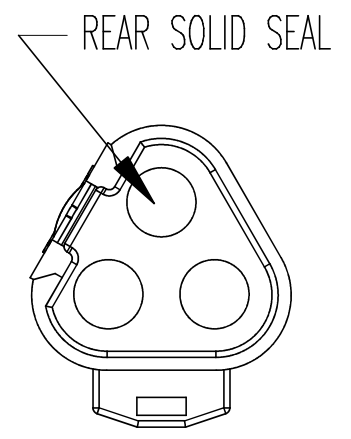

REVISIONS						
REV	ZONE	ECO	DESCRIPTION	DATE	BY	APPR
02	--	--	UPDATE CONTACT PART NUMBER	06MAR12	--	RFC
03	--	--	UPDATE DRAWING FORMAT	06NOV13	DRP	DRP

NOTES: UNLESS OTHERWISE SPECIFIED

- ① DIMENSIONS ARE FOR REFERENCE ONLY.
- ② PART NUMBER AT04-3P-RJ120 IS FULLY ASSEMBLED READY FOR INSTALLATION.
- ③ COLOR TO BE SINE SYSTEMS STANDARD 'AT' GREY.

LASER MARK "R120"
RESISTOR VALUE

WIRING DIAGRAM

CUSTOMER DRAWING

ITEM	PART NUMBER	Qty	DESCRIPTION	REMARK
MATERIALS LIST				
UNLESS OTHERWISE SPECIFIED 1) All dimensions are in metric(mm). 2) Tolerances are as follows: 1 PL DEC ±0.20 2 PL DEC ±0.10 3 PL DEC ±0.05			MATERIAL SPECIFICATIONS:	SINE Systems Corporation A Subsidiary of Amphenol Corporation
SIGNATURE			PROCESS SPECIFICATIONS: IPC-A-620	
DATE			THIS DRAWING IS SUPPLIED FOR INFORMATION ONLY. DESIGN FEATURES, SPECIFICATIONS AND PERFORMANCE DATA SHOWN HEREON ARE THE PROPERTY OF THE AMPHENOL CORPORATION. NO RIGHTS OF REPRODUCTION ARE IMPLIED. ALL DIMENSIONS ARE SUBJECT TO NORMAL MANUFACTURING VARIATIONS.	RECEPT, 3 WAY, J1939, 120 OHM, GREY
DRAWN	R. CURRY	02-MAR-12		DWG NO. AT04-3P-RJ120
CHECKED	R. CURRY	02-MAR-12		THIRD ANGLE PROJECTION
ENGINEER	R. CURRY	02-MAR-12		FSCM NO.
APPROVAL	R. CURRY	02-MAR-12		SIZE MASS REV. SCALE
CUSTOMER	ALL		⊕	A3 03 NONE
				SHEET 1 OF 1