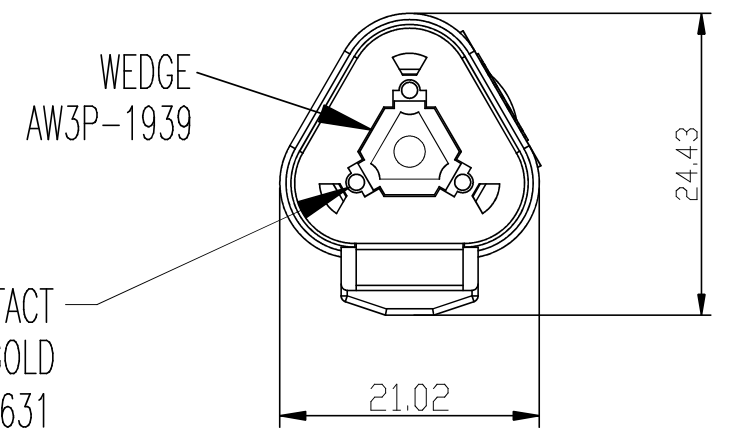

REVISIONS						
REV	ZONE	ECO	DESCRIPTION	DATE	BY	APPR
02	--	--	UPDATE CONTACT PART NUMBER	06MAR12	--	RFC
03	--	--	UPDATE DRAWING FORMAT	06NOV13	DRP	DRP

NOTES: UNLESS OTHERWISE SPECIFIED

- ① DIMENSIONS ARE FOR REFERENCE ONLY.
- ② PART NUMBER AT04-3P-RJ120 IS FULLY ASSEMBLED READY FOR INSTALLATION.
- ③ COLOR TO BE SINE SYSTEMS STANDARD 'AT' GREY.

LASER MARK "R120"
RESISTOR VALUE

WIRING DIAGRAM

CUSTOMER DRAWING

ITEM	PART NUMBER	Qty	DESCRIPTION	REMARK
MATERIALS LIST				
UNLESS OTHERWISE SPECIFIED 1) All dimensions are in metric(mm). 2) Tolerances are as follows: 1 PL DEC ±0.20 2 PL DEC ±0.10 3 PL DEC ±0.05			MATERIAL SPECIFICATIONS:	SINE Systems Corporation A Subsidiary of Amphenol Corporation
SIGNATURE			PROCESS SPECIFICATIONS: IPC-A-620	
DATE			THIS DRAWING IS SUPPLIED FOR INFORMATION ONLY. DESIGN FEATURES, SPECIFICATIONS AND PERFORMANCE DATA SHOWN HEREON ARE THE PROPERTY OF THE AMPHENOL CORPORATION. NO RIGHTS OF REPRODUCTION ARE IMPLIED. ALL DIMENSIONS ARE SUBJECT TO NORMAL MANUFACTURING VARIATIONS.	RECEPT, 3 WAY, J1939, 120 OHM, GREY
DRAWN	R. CURRY	02-MAR-12		DWG NO. AT04-3P-RJ120
CHECKED	R. CURRY	02-MAR-12		THIRD ANGLE PROJECTION
ENGINEER	R. CURRY	02-MAR-12		FSCM NO.
APPROVAL	R. CURRY	02-MAR-12		SIZE MASS REV. SCALE
CUSTOMER	ALL		⊕	A3 03 NONE
				SHEET 1 OF 1