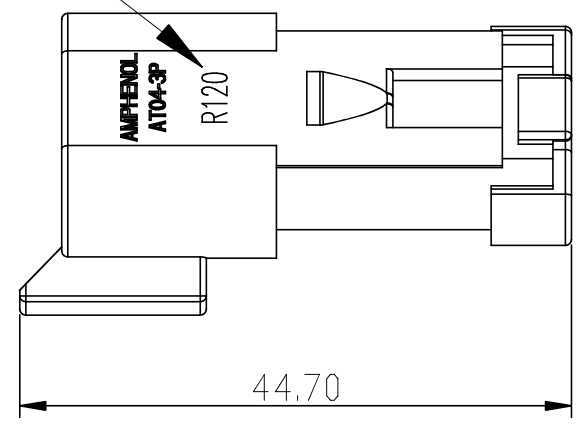

REVISIONS						
REV	ZONE	ECO	DESCRIPTION	DATE	BY	APPR
02	--	--	UPDATE CONTACT PART NUMBER	06MAR12	--	RFC
03	--	--	UPDATE DRAWING FORMAT	06NOV13	DRP	DRP

NOTES: UNLESS OTHERWISE SPECIFIED

- ① DIMENSIONS ARE FOR REFERENCE ONLY.
- ② PART NUMBER AT04-3P-RJ120 IS FULLY ASSEMBLED READY FOR INSTALLATION.
- ③ COLOR TO BE SINE SYSTEMS STANDARD 'AT' GREY.

LASER MARK "R120"
RESISTOR VALUE

WIRING DIAGRAM

CUSTOMER DRAWING

ITEM	PART NUMBER	Qty	DESCRIPTION	REMARK
MATERIALS LIST				
UNLESS OTHERWISE SPECIFIED 1) All dimensions are in metric(mm). 2) Tolerances are as follows: 1 PL DEC ±0.20 2 PL DEC ±0.10 3 PL DEC ±0.05			MATERIAL SPECIFICATIONS:	SINE Systems Corporation A Subsidiary of Amphenol Corporation
SIGNATURE			PROCESS SPECIFICATIONS: IPC-A-620	
DATE			THIS DRAWING IS SUPPLIED FOR INFORMATION ONLY. DESIGN FEATURES, SPECIFICATIONS AND PERFORMANCE DATA SHOWN HEREON ARE THE PROPERTY OF THE AMPHENOL CORPORATION. NO RIGHTS OF REPRODUCTION ARE IMPLIED. ALL DIMENSIONS ARE SUBJECT TO NORMAL MANUFACTURING VARIATIONS.	RECEPT, 3 WAY, J1939, 120 OHM, GREY
DRAWN	R. CURRY	02-MAR-12		DWG NO. AT04-3P-RJ120
CHECKED	R. CURRY	02-MAR-12		THIRD ANGLE PROJECTION
ENGINEER	R. CURRY	02-MAR-12		FSCM NO.
APPROVAL	R. CURRY	02-MAR-12		SIZE MASS REV. SCALE
CUSTOMER	ALL		⊕	A3 03 NONE
				SHEET 1 OF 1