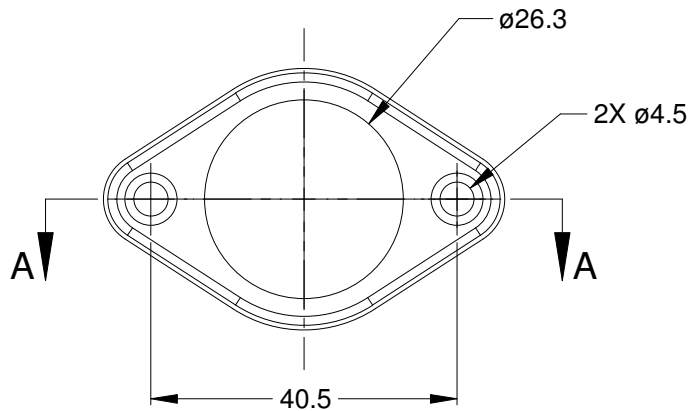

REVISIONS					
REV	ECO	DESCRIPTION	DATE	BY	APPR
A1		RELEASED	03AUG2015	JAH	

AT04-XP-PM1X-G7		DESCRIPTION		ITEM
PART NUMBER		DESCRIPTION		ITEM
QUANTITY	MATERIALS LIST			
UNLESS OTHERWISE SPECIFIED		SIGNATURES		DATE
1) All dimensions are in metric(mm).		DRAWN: J. HEAD		03AUG2015
2) Tolerances are as follows:		CHECKED:		
1 PL DEC ±0.30		ENGINEER:		
2 PL DEC ±0.15		APPROVAL:		
3 PL DEC ±0.08		CUSTOMER:		
3) Note reference =		THIS DRAWING IS SUPPLIED FOR INFORMATION ONLY. DESIGN FEATURES, SPECIFICATIONS AND PERFORMANCE DATA SHOWN HEREON ARE THE PROPERTY OF THE AMPHENOL CORPORATION. NO RIGHTS OF REPRODUCTION ARE IMPLIED. ALL DIMENSIONS ARE SUBJECT TO NORMAL MANUFACTURING VARIATIONS.		
MATERIAL SPECIFICATIONS:		SIZE		REVISION
PROCESS SPECIFICATIONS:		TYPE		
NEXT ASSY:		DWG NO:		
		A C-		AT04-XP-PM1X-G7
		SCALE: NONE		A1
		SHEET 1 OF 1		

NOTES: UNLESS OTHERWISE SPECIFIED

1. MATERIAL: SILICONE RUBBER; COLOR: RED
2. RoHS COMPLIANT
3. ALL DIMENSIONS ARE FOR REFERENCE USE ONLY.