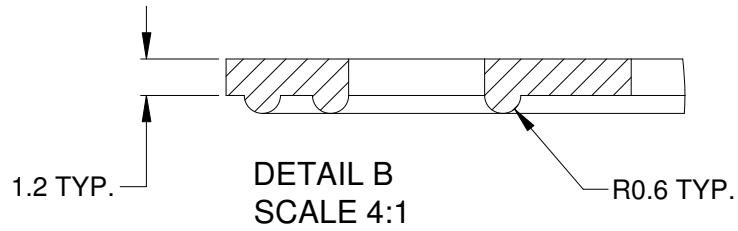

REVISIONS					
REV	ECO	DESCRIPTION	DATE	BY	APPR
A1		RELEASED	03AUG2015	JAH	

AT04-XP-PM1X-G7		DESCRIPTION		ITEM
PART NUMBER		DESCRIPTION		ITEM
QUANTITY	MATERIALS LIST			
UNLESS OTHERWISE SPECIFIED		SIGNATURES		DATE
1) All dimensions are in metric(mm).		DRAWN: J. HEAD		03AUG2015
2) Tolerances are as follows:		CHECKED:		
1 PL DEC ±0.30		ENGINEER:		
2 PL DEC ±0.15		APPROVAL:		
3 PL DEC ±0.08		CUSTOMER:		
3) Note reference =		THIS DRAWING IS SUPPLIED FOR INFORMATION ONLY. DESIGN FEATURES, SPECIFICATIONS AND PERFORMANCE DATA SHOWN HEREON ARE THE PROPERTY OF THE AMPHENOL CORPORATION. NO RIGHTS OF REPRODUCTION ARE IMPLIED. ALL DIMENSIONS ARE SUBJECT TO NORMAL MANUFACTURING VARIATIONS.		
MATERIAL SPECIFICATIONS:		SIZE		REVISION
PROCESS SPECIFICATIONS:		TYPE		
NEXT ASSY:		DWG NO:		
		A C-		AT04-XP-PM1X-G7
		SCALE: NONE		A1
		SHEET 1 OF 1		

NOTES: UNLESS OTHERWISE SPECIFIED

1. MATERIAL: SILICONE RUBBER; COLOR: RED
2. RoHS COMPLIANT
3. ALL DIMENSIONS ARE FOR REFERENCE USE ONLY.