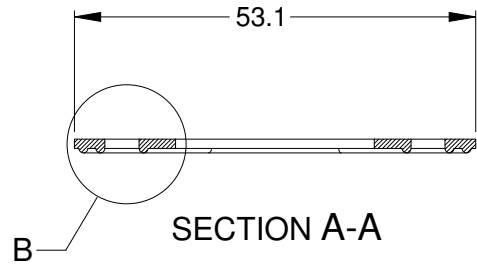

REVISIONS					
REV	ECO	DESCRIPTION	DATE	BY	APPR
A1		RELEASED	03AUG2015	JAH	

AT04-XP-PM1X-G7		DESCRIPTION		ITEM
PART NUMBER		DESCRIPTION		ITEM
QUANTITY	MATERIALS LIST			
UNLESS OTHERWISE SPECIFIED		SIGNATURES		DATE
1) All dimensions are in metric(mm).		DRAWN: J. HEAD		03AUG2015
2) Tolerances are as follows:		CHECKED:		
1 PL DEC ±0.30		ENGINEER:		
2 PL DEC ±0.15		APPROVAL:		
3 PL DEC ±0.08		CUSTOMER:		
3) Note reference =		THIS DRAWING IS SUPPLIED FOR INFORMATION ONLY. DESIGN FEATURES, SPECIFICATIONS AND PERFORMANCE DATA SHOWN HEREON ARE THE PROPERTY OF THE AMPHENOL CORPORATION. NO RIGHTS OF REPRODUCTION ARE IMPLIED. ALL DIMENSIONS ARE SUBJECT TO NORMAL MANUFACTURING VARIATIONS.		
MATERIAL SPECIFICATIONS:		SIZE		REVISION
PROCESS SPECIFICATIONS:		TYPE		
NEXT ASSY:		DWG NO:		
		A C-		AT04-XP-PM1X-G7
		SCALE: NONE		A1
		SHEET 1 OF 1		

NOTES: UNLESS OTHERWISE SPECIFIED

1. MATERIAL: SILICONE RUBBER; COLOR: RED
2. RoHS COMPLIANT
3. ALL DIMENSIONS ARE FOR REFERENCE USE ONLY.