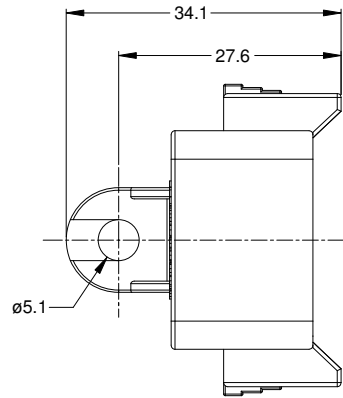

REVISIONS					
REV	ECO	DESCRIPTION	DATE	BY	APPR
A1	-	RELEASE	23JUN15	JAH	

NOTES: UNLESS OTHERWISE SPECIFIED

1. MATERIAL: THERMOPLASTIC, COLOR: BLACK
2. RoHS COMPLIANT
3. MOISTURE RESISTANCE: IP67 MATED CONDITION
4. TEMPERATURE RANGE: -55C~125C
5. USE WITH CONNECTORS AT06-08S\*  
(\* = MODIFICATIONS AND/OR COLORS)
6. ALL DIMENSIONS ARE FOR REFERENCE USE ONLY.

AT06-08S-CAP		DESCRIPTION		ITEM
QUANTITY	PART NUMBER	MATERIALS LIST		
UNLESS OTHERWISE SPECIFIED		SIGNATURES		DATE
1) All dimensions are in metric(mm).		DRAWN: J. HEAD		23JUN2015
2) Tolerances are as follows:		CHECKED:		
1 PL DEC ±0.50		ENGINEER:		
2 PL DEC ±0.15		APPROVAL:		
3 PL DEC ±0.08		CUSTOMER:		
3) Note reference =		THIS DRAWING IS SUPPLIED FOR INFORMATION ONLY. DESIGN FEATURES, SPECIFICATIONS AND PERFORMANCE DATA SHOWN HEREON ARE THE PROPERTY OF THE AMPHENOL CORPORATION. NO RIGHTS OF REPRODUCTION ARE IMPLIED. ALL DIMENSIONS ARE SUBJECT TO NORMAL MANUFACTURING VARIATIONS.		
MATERIAL SPECIFICATIONS:		SIZE		REVISION
PROCESS SPECIFICATIONS:		TYPE		
NEXT ASSY:		SCALE: NONE		
		DWG NO: AT06-08S-CAP		A1
		SHEET 1 OF 1		

TITLE: PROTECTIVE CAP 8 POSITION, AT-SERIES  
 DWG NO.: AT06-08S-CAP  
 REV: A1  
 SH: 1  
 OF: 1