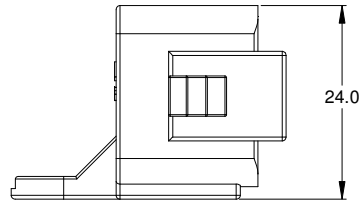

REVISIONS					
REV	ECO	DESCRIPTION	DATE	BY	APPR
A1	-	RELEASE	23JUN15	JAH	

NOTES: UNLESS OTHERWISE SPECIFIED

1. MATERIAL: THERMOPLASTIC, COLOR: BLACK
2. RoHS COMPLIANT
3. MOISTURE RESISTANCE: IP67 MATED CONDITION
4. TEMPERATURE RANGE: -55C~125C
5. USE WITH CONNECTORS AT06-08S*
  (* = MODIFICATIONS AND/OR COLORS)
6. ALL DIMENSIONS ARE FOR REFERENCE USE ONLY.

AT06-08S-CAP		DESCRIPTION		ITEM
QUANTITY	PART NUMBER	MATERIALS LIST		
UNLESS OTHERWISE SPECIFIED		SIGNATURES		DATE
1) All dimensions are in metric(mm).		DRAWN: J. HEAD		23JUN2015
2) Tolerances are as follows:		CHECKED:		
1 PL DEC ±0.50		ENGINEER:		
2 PL DEC ±0.15		APPROVAL:		
3 PL DEC ±0.08		CUSTOMER:		
3) Note reference =		THIS DRAWING IS SUPPLIED FOR INFORMATION ONLY. DESIGN FEATURES, SPECIFICATIONS AND PERFORMANCE DATA SHOWN HEREON ARE THE PROPERTY OF THE AMPHENOL CORPORATION. NO RIGHTS OF REPRODUCTION ARE IMPLIED. ALL DIMENSIONS ARE SUBJECT TO NORMAL MANUFACTURING VARIATIONS.		
MATERIAL SPECIFICATIONS:		SIZE		REVISION
PROCESS SPECIFICATIONS:		TYPE		
NEXT ASSY:		SCALE: NONE		
		DWG NO: AT06-08S-CAP		A1
		SHEET 1 OF 1		

TITLE: PROTECTIVE CAP 8 POSITION, AT-SERIES
DWG NO.: AT06-08S-CAP
REV: A1
SH: 1
OF: 1