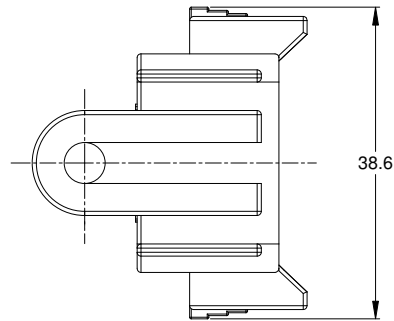

REVISIONS					
REV	ECO	DESCRIPTION	DATE	BY	APPR
A1	-	RELEASE	23JUN15	JAH	

NOTES: UNLESS OTHERWISE SPECIFIED

1. MATERIAL: THERMOPLASTIC, COLOR: BLACK
2. RoHS COMPLIANT
3. MOISTURE RESISTANCE: IP67 MATED CONDITION
4. TEMPERATURE RANGE: -55C~125C
5. USE WITH CONNECTORS AT06-08S\*  
(\* = MODIFICATIONS AND/OR COLORS)
6. ALL DIMENSIONS ARE FOR REFERENCE USE ONLY.

AT06-08S-CAP		DESCRIPTION		ITEM
QUANTITY	PART NUMBER	MATERIALS LIST		
UNLESS OTHERWISE SPECIFIED		SIGNATURES		DATE
1) All dimensions are in metric(mm).		DRAWN: J. HEAD		23JUN2015
2) Tolerances are as follows:		CHECKED:		
1 PL DEC ±0.50		ENGINEER:		
2 PL DEC ±0.15		APPROVAL:		
3 PL DEC ±0.08		CUSTOMER:		
3) Note reference =		THIS DRAWING IS SUPPLIED FOR INFORMATION ONLY. DESIGN FEATURES, SPECIFICATIONS AND PERFORMANCE DATA SHOWN HEREON ARE THE PROPERTY OF THE AMPHENOL CORPORATION. NO RIGHTS OF REPRODUCTION ARE IMPLIED. ALL DIMENSIONS ARE SUBJECT TO NORMAL MANUFACTURING VARIATIONS.		
MATERIAL SPECIFICATIONS:		SIZE		REVISION
PROCESS SPECIFICATIONS:		TYPE		
NEXT ASSY:		SCALE: NONE		
		DWG NO: AT06-08S-CAP		A1
		SHEET 1 OF 1		

TITLE: PROTECTIVE CAP 8 POSITION, AT-SERIES  
 DWG NO.: AT06-08S-CAP  
 REV: A1  
 SH: 1  
 OF: 1