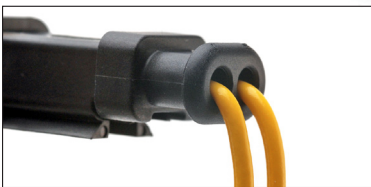

Amphenol Sine Systems

Standard products. Custom solutions.

Strain Relief Series (SR01)

PROTECTS each wire cavity to maximize sealing integrity.

MAINTAINS proper wire routing 100% of the time.

Specifically designed wire cavities protect each individual wire seal, eliminating stress on the rear seal, maintaining IP67 sealing performance regardless of wire bundle direction or improper installation. The SR01 Series is a cost-effective and highly-reliable solution for wire routing, strain relief and sealing issues common in Heavy Duty applications. It ensures a complete environmental seal and necessary strain relief on the production line and in the field.

Enhanced sealing plugs have been redesigned for simplified insertion and removal, improved retention capabilities and include a positive 'stop' for full insertion verification.

Heat-shrink capable 'lip' for applications requiring heat shrink.

** The use of heat shrink is NOT required to meet IP67 standards.*

Integral design saves labor and reduces assembly time and overall harness costs. No need to assemble costly backshells or boots.

AT- SR01™ Series meets all the performance criteria and specifications of the AT Series™, and is also available in a wide variety of custom colors. Consult factory for complete specifications.