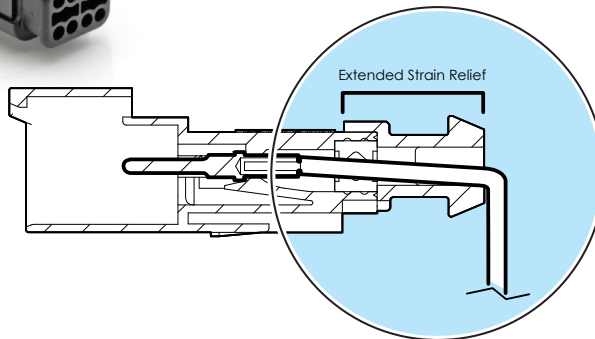

Amphenol Sine Systems

Standard products. Custom solutions.

Strain Relief Series (SR01)

PROTECTS each wire cavity to maximize sealing integrity.

MAINTAINS proper wire routing 100% of the time.

Specifically designed wire cavities protect each individual wire seal, eliminating stress on the rear seal, maintaining IP67 sealing performance regardless of wire bundle direction or improper installation. The SR01 Series is a cost-effective and highly-reliable solution for wire routing, strain relief and sealing issues common in Heavy Duty applications. It ensures a complete environmental seal and necessary strain relief on the production line and in the field.

Enhanced sealing plugs have been redesigned for simplified insertion and removal, improved retention capabilities and include a positive 'stop' for full insertion verification.

Heat-shrink capable 'lip' for applications requiring heat shrink.

** The use of heat shrink is NOT required to meet IP67 standards.*

Integral design saves labor and reduces assembly time and overall harness costs. No need to assemble costly backshells or boots.

AT- SR01™ Series meets all the performance criteria and specifications of the AT Series™, and is also available in a wide variety of custom colors. Consult factory for complete specifications.