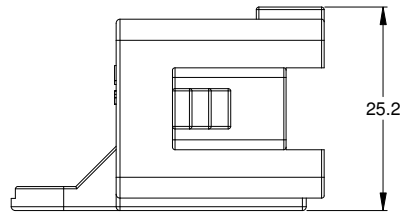

REVISIONS					
REV	ECO	DESCRIPTION	DATE	BY	APPR
A1	-	RELEASE	23JUN15	JAH	

NOTES: UNLESS OTHERWISE SPECIFIED

1. MATERIAL: THERMOPLASTIC, COLOR: BLACK
2. RoHS COMPLIANT
3. MOISTURE RESISTANCE: IP67 MATED CONDITION
4. TEMPERATURE RANGE: -55C~125C
5. USE WITH CONNECTORS AT06-12S*
(* = MODIFICATIONS AND/OR COLORS)
6. ALL DIMENSIONS ARE FOR REFERENCE USE ONLY.

AT06-12S-CAP		DESCRIPTION		ITEM
QUANTITY	PART NUMBER	MATERIALS LIST		
UNLESS OTHERWISE SPECIFIED		SIGNATURES		DATE
1) All dimensions are in metric(mm).		DRAWN: J. HEAD		23JUN2015
2) Tolerances are as follows:		CHECKED:		
1 PL DEC ±0.50		ENGINEER:		
2 PL DEC ±0.15		APPROVAL:		
3 PL DEC ±0.08		CUSTOMER:		
3) Note reference =		THIS DRAWING IS SUPPLIED FOR INFORMATION ONLY. DESIGN FEATURES, SPECIFICATIONS AND PERFORMANCE DATA SHOWN HEREON ARE THE PROPERTY OF THE AMPHENOL CORPORATION. NO RIGHTS OF REPRODUCTION ARE IMPLIED. ALL DIMENSIONS ARE SUBJECT TO NORMAL MANUFACTURING VARIATIONS.		
MATERIAL SPECIFICATIONS:		SIZE		REVISION
PROCESS SPECIFICATIONS:		TYPE		
NEXT ASSY:		SCALE: NONE		
		DWG NO. AT06-12S-CAP		A1
		SINE SYSTEMS - www.amphenol-sine.com 44724 Morley Drive Clinton Township, MI 48036		
		PROTECTIVE CAP, 12 POSITION, AT-SERIES		
		SHEET 1 OF 1		