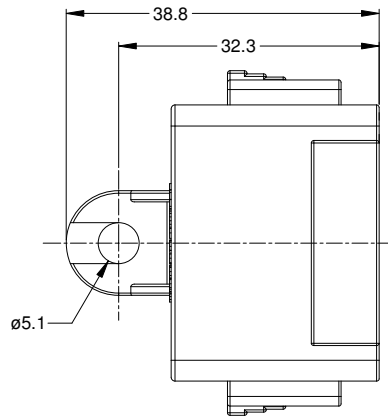

REVISIONS					
REV	ECO	DESCRIPTION	DATE	BY	APPR
A1	-	RELEASE	23JUN15	JAH	

NOTES: UNLESS OTHERWISE SPECIFIED

1. MATERIAL: THERMOPLASTIC, COLOR: BLACK
2. RoHS COMPLIANT
3. MOISTURE RESISTANCE: IP67 MATED CONDITION
4. TEMPERATURE RANGE: -55C~125C
5. USE WITH CONNECTORS AT06-12S*
(* = MODIFICATIONS AND/OR COLORS)
6. ALL DIMENSIONS ARE FOR REFERENCE USE ONLY.

AT06-12S-CAP		DESCRIPTION		ITEM
QUANTITY	PART NUMBER	MATERIALS LIST		
UNLESS OTHERWISE SPECIFIED		SIGNATURES		DATE
1) All dimensions are in metric(mm).		DRAWN: J. HEAD		23JUN2015
2) Tolerances are as follows:		CHECKED:		
1 PL DEC ±0.50		ENGINEER:		
2 PL DEC ±0.15		APPROVAL:		
3 PL DEC ±0.08		CUSTOMER:		
3) Note reference =		THIS DRAWING IS SUPPLIED FOR INFORMATION ONLY. DESIGN FEATURES, SPECIFICATIONS AND PERFORMANCE DATA SHOWN HEREON ARE THE PROPERTY OF THE AMPHENOL CORPORATION. NO RIGHTS OF REPRODUCTION ARE IMPLIED. ALL DIMENSIONS ARE SUBJECT TO NORMAL MANUFACTURING VARIATIONS.		
MATERIAL SPECIFICATIONS:		SIZE		REVISION
PROCESS SPECIFICATIONS:		TYPE		
NEXT ASSY:		SCALE: NONE		
		DWG NO. AT06-12S-CAP		A1
		SINE SYSTEMS - www.amphenol-sine.com 44724 Morley Drive Clinton Township, MI 48036		
		PROTECTIVE CAP, 12 POSITION, AT-SERIES		
		SHEET 1 OF 1		

TITLE: PROTECTIVE CAP, 12 POSITION, AT-SERIES
DWG NO.: AT06-12S-CAP
REV: A1
SH: 1
OF: 1

X-ON Electronics

Largest Supplier of Electrical and Electronic Components

Click to view similar products for [Automotive Connectors](#) category: