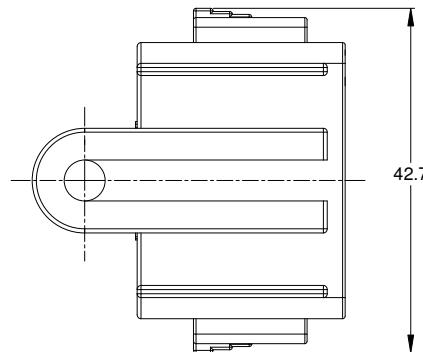

REVISIONS					
REV	ECO	DESCRIPTION	DATE	BY	APPR
A1	-	RELEASE	23JUN15	JAH	

NOTES: UNLESS OTHERWISE SPECIFIED

1. MATERIAL: THERMOPLASTIC, COLOR: BLACK
2. RoHS COMPLIANT
3. MOISTURE RESISTANCE: IP67 MATED CONDITION
4. TEMPERATURE RANGE: -55C~125C
5. USE WITH CONNECTORS AT06-12S*
(* = MODIFICATIONS AND/OR COLORS)
6. ALL DIMENSIONS ARE FOR REFERENCE USE ONLY.

AT06-12S-CAP		DESCRIPTION		ITEM
QUANTITY	PART NUMBER	MATERIALS LIST		
UNLESS OTHERWISE SPECIFIED		SIGNATURES		DATE
1) All dimensions are in metric(mm).		DRAWN: J. HEAD		23JUN2015
2) Tolerances are as follows:		CHECKED:		
1 PL DEC ±0.50		ENGINEER:		
2 PL DEC ±0.15		APPROVAL:		
3 PL DEC ±0.08		CUSTOMER:		
3) Note reference =		THIS DRAWING IS SUPPLIED FOR INFORMATION ONLY. DESIGN FEATURES, SPECIFICATIONS AND PERFORMANCE DATA SHOWN HEREON ARE THE PROPERTY OF THE AMPHENOL CORPORATION. NO RIGHTS OF REPRODUCTION ARE IMPLIED. ALL DIMENSIONS ARE SUBJECT TO NORMAL MANUFACTURING VARIATIONS.		
MATERIAL SPECIFICATIONS:		SIZE		REVISION
PROCESS SPECIFICATIONS:		TYPE		
NEXT ASSY:		SCALE: NONE		
		DWG NO. AT06-12S-CAP		A1
		SINE SYSTEMS - www.amphenol-sine.com 44724 Morley Drive Clinton Township, MI 48036		
		PROTECTIVE CAP, 12 POSITION, AT-SERIES		
		SHEET 1 OF 1		

TITLE: PROTECTIVE CAP, 12 POSITION, AT-SERIES
DWG NO.: AT06-12S-CAP
REV: A1
SH: 1
OF: 1

X-ON Electronics

Largest Supplier of Electrical and Electronic Components

Click to view similar products for [Automotive Connectors](#) category: