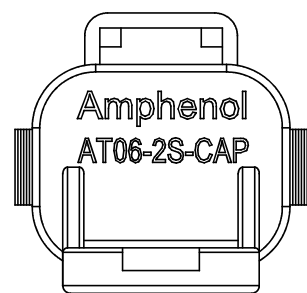

REVISIONS					
REV	ECO	DESCRIPTION	DATE	BY	APPR
A1	-	RELEASE NEW DWG FORMAT	04APR14	RFC	

NOTES: UNLESS OTHERWISE SPECIFIED

1. MATERIAL: THERMOPLASTIC, COLOR: BLACK
2. RoHS COMPLIANT
3. MOISTURE RESISTANCE: IP67 MATED CONDITION
4. TEMPERATURE RANGE: -55C~125C
5. USE WITH CONNECTORS AT06-2S*
(* = MODIFICATIONS AND/OR COLORS)
6. ALL DIMENSIONS ARE FOR REFERENCE USE ONLY.

TITLE: PROTECTIVE CAP, 2 POSITION, AT-SERIES
 DWG NO.: AT06-2S-CAP
 REV: A1
 SH: 1
 OF: 1

QUANTITY	PART NUMBER	DESCRIPTION	ITEM
		Amphenol	
		Sine Systems - www.amphenol-sine.com 44724 Morley Drive Clinton Township, MI 48036	
		PROTECTIVE CAP, 2 POSITION, AT-SERIES	
		SIZE: B C- DWG NO.: AT06-2S-CAP REVISION: A1	
		SCALE: NONE SHEET 1 OF 1	

UNLESS OTHERWISE SPECIFIED		SIGNATURES	DATE
1) All dimensions are in metric(mm).		DRAWN: JARRY/RENE	04APR14
2) Tolerances are as follows:		CHECKED:	
1 PL DEC ±0.30	Fractions ±1/64	ENGINEER:	
2 PL DEC ±0.15	Angles ±1°	APPROVAL:	
3 PL DEC ±0.08		CUSTOMER:	
3) Note reference =		THIS DRAWING IS SUPPLIED FOR INFORMATION ONLY. DESIGN FEATURES, SPECIFICATIONS AND PERFORMANCE DATA SHOWN HEREON ARE THE PROPERTY OF THE AMPHENOL CORPORATION. NO RIGHTS OF REPRODUCTION ARE IMPLIED. ALL DIMENSIONS ARE SUBJECT TO NORMAL MANUFACTURING VARIATIONS.	
MATERIAL SPECIFICATIONS:			
PROCESS SPECIFICATIONS:			
NEXT ASSY:			