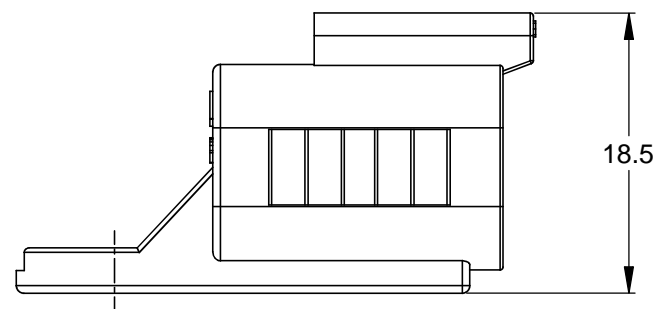

REVISIONS					
REV	ECO	DESCRIPTION	DATE	BY	APPR
A1	-	RELEASE NEW DWG FORMAT	04APR14	RFC	

NOTES: UNLESS OTHERWISE SPECIFIED

1. MATERIAL: THERMOPLASTIC, COLOR: BLACK
2. RoHS COMPLIANT
3. MOISTURE RESISTANCE: IP67 MATED CONDITION
4. TEMPERATURE RANGE: -55C~125C
5. USE WITH CONNECTORS AT06-2S*
(* = MODIFICATIONS AND/OR COLORS)
6. ALL DIMENSIONS ARE FOR REFERENCE USE ONLY.

TITLE: PROTECTIVE CAP, 2 POSITION, AT-SERIES
 DWG NO.: AT06-2S-CAP
 REV: A1
 SH: 1
 OF: 1

QUANTITY	PART NUMBER	DESCRIPTION	ITEM
		Amphenol	
		Sine Systems - www.amphenol-sine.com 44724 Morley Drive Clinton Township, MI 48036	
		PROTECTIVE CAP, 2 POSITION, AT-SERIES	
		SIZE: B C- DWG NO.: AT06-2S-CAP REVISION: A1	
		SCALE: NONE SHEET 1 OF 1	

UNLESS OTHERWISE SPECIFIED		SIGNATURES	DATE
1) All dimensions are in metric(mm).		DRAWN: JARRY/RENE	04APR14
2) Tolerances are as follows:		CHECKED:	
1 PL DEC ±0.30	Fractions ±1/64	ENGINEER:	
2 PL DEC ±0.15	Angles ±1°	APPROVAL:	
3 PL DEC ±0.08		CUSTOMER:	
3) Note reference =		THIS DRAWING IS SUPPLIED FOR INFORMATION ONLY. DESIGN FEATURES, SPECIFICATIONS AND PERFORMANCE DATA SHOWN HEREON ARE THE PROPERTY OF THE AMPHENOL CORPORATION. NO RIGHTS OF REPRODUCTION ARE IMPLIED. ALL DIMENSIONS ARE SUBJECT TO NORMAL MANUFACTURING VARIATIONS.	
MATERIAL SPECIFICATIONS:			
PROCESS SPECIFICATIONS:			
NEXT ASSY:			