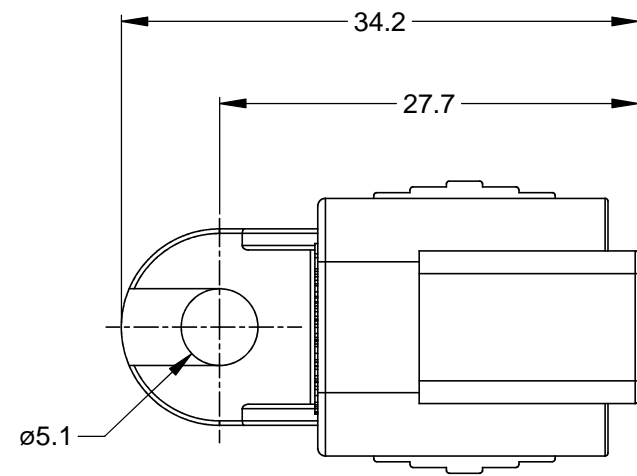

REVISIONS					
REV	ECO	DESCRIPTION	DATE	BY	APPR
A1	-	RELEASE NEW DWG FORMAT	04APR14	RFC	

NOTES: UNLESS OTHERWISE SPECIFIED

1. MATERIAL: THERMOPLASTIC, COLOR: BLACK
2. RoHS COMPLIANT
3. MOISTURE RESISTANCE: IP67 MATED CONDITION
4. TEMPERATURE RANGE: -55C~125C
5. USE WITH CONNECTORS AT06-2S*
(* = MODIFICATIONS AND/OR COLORS)
6. ALL DIMENSIONS ARE FOR REFERENCE USE ONLY.

TITLE: PROTECTIVE CAP, 2 POSITION, AT-SERIES
 DWG NO.: AT06-2S-CAP
 REV: A1
 SH: 1
 OF: 1

QUANTITY	PART NUMBER	DESCRIPTION	ITEM
		Amphenol	
		Sine Systems - www.amphenol-sine.com 44724 Morley Drive Clinton Township, MI 48036	
		PROTECTIVE CAP, 2 POSITION, AT-SERIES	
		SIZE: B C- DWG NO.: AT06-2S-CAP REVISION: A1	
		SCALE: NONE SHEET 1 OF 1	

UNLESS OTHERWISE SPECIFIED		SIGNATURES	DATE
1) All dimensions are in metric(mm).		DRAWN: JARRY/RENE	04APR14
2) Tolerances are as follows:		CHECKED:	
1 PL DEC ±0.30	Fractions ±1/64	ENGINEER:	
2 PL DEC ±0.15	Angles ±1°	APPROVAL:	
3 PL DEC ±0.08		CUSTOMER:	
3) Note reference =		THIS DRAWING IS SUPPLIED FOR INFORMATION ONLY. DESIGN FEATURES, SPECIFICATIONS AND PERFORMANCE DATA SHOWN HEREON ARE THE PROPERTY OF THE AMPHENOL CORPORATION. NO RIGHTS OF REPRODUCTION ARE IMPLIED. ALL DIMENSIONS ARE SUBJECT TO NORMAL MANUFACTURING VARIATIONS.	
MATERIAL SPECIFICATIONS:			
PROCESS SPECIFICATIONS:			
NEXT ASSY:			