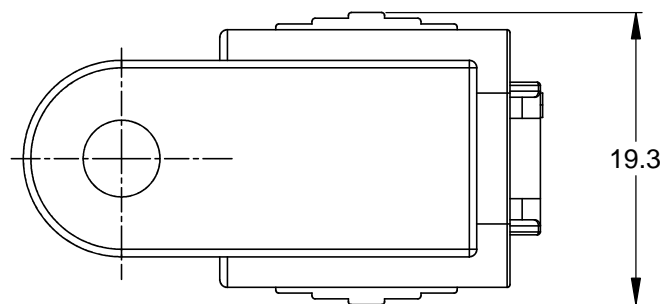

REVISIONS					
REV	ECO	DESCRIPTION	DATE	BY	APPR
A1	-	RELEASE NEW DWG FORMAT	04APR14	RFC	

NOTES: UNLESS OTHERWISE SPECIFIED

1. MATERIAL: THERMOPLASTIC, COLOR: BLACK
2. RoHS COMPLIANT
3. MOISTURE RESISTANCE: IP67 MATED CONDITION
4. TEMPERATURE RANGE: -55C~125C
5. USE WITH CONNECTORS AT06-2S*
(* = MODIFICATIONS AND/OR COLORS)
6. ALL DIMENSIONS ARE FOR REFERENCE USE ONLY.

TITLE: PROTECTIVE CAP, 2 POSITION, AT-SERIES
 DWG NO.: AT06-2S-CAP
 REV: A1
 SH: 1
 OF: 1

QUANTITY	PART NUMBER	DESCRIPTION	ITEM
		Amphenol	
		Sine Systems - www.amphenol-sine.com 44724 Morley Drive Clinton Township, MI 48036	
		PROTECTIVE CAP, 2 POSITION, AT-SERIES	
		SIZE: B C- DWG NO.: AT06-2S-CAP REVISION: A1	
		SCALE: NONE SHEET 1 OF 1	

UNLESS OTHERWISE SPECIFIED		SIGNATURES	DATE
1) All dimensions are in metric(mm).		DRAWN: JARRY/RENE	04APR14
2) Tolerances are as follows:		CHECKED:	
1 PL DEC ±0.30	Fractions ±1/64	ENGINEER:	
2 PL DEC ±0.15	Angles ±1°	APPROVAL:	
3 PL DEC ±0.08		CUSTOMER:	
3) Note reference =		THIS DRAWING IS SUPPLIED FOR INFORMATION ONLY. DESIGN FEATURES, SPECIFICATIONS AND PERFORMANCE DATA SHOWN HEREON ARE THE PROPERTY OF THE AMPHENOL CORPORATION. NO RIGHTS OF REPRODUCTION ARE IMPLIED. ALL DIMENSIONS ARE SUBJECT TO NORMAL MANUFACTURING VARIATIONS.	
MATERIAL SPECIFICATIONS:			
PROCESS SPECIFICATIONS:			
NEXT ASSY:			