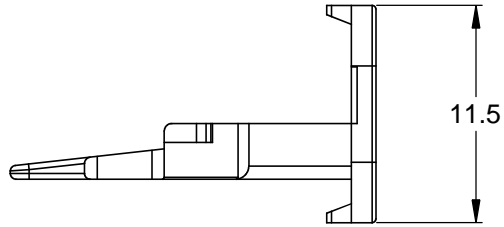

REVISIONS					
REV	ECO	DESCRIPTION	DATE	BY	APPR
A4		RELEASE NEW DWG FORMAT	26/JUN/14	JARRY	

NOTES: UNLESS OTHERWISE SPECIFIED

1. MATERIAL: THERMOPLASTIC; COLOR: BROWN
2. RoHS COMPLIANT
3. CAVITIES: 2
4. KEYED: KEY "D" CONFIGURATION
5. USE WITH CONNECTORS AT06-2S\*  
(\* = MODIFICATIONS AND/OR COLORS)
6. ALL DIMENSIONS ARE FOR REFERENCE USE ONLY.

AW2S-D					
QUANTITY	PART NUMBER	DESCRIPTION			ITEM
<b>MATERIALS LIST</b>					
UNLESS OTHERWISE SPECIFIED 1) All dimensions are in metric(mm). 2) Tolerances are as follows: 1 PL DEC ±0.30 2 PL DEC ±0.15 3 PL DEC ±0.08 3) Note reference =		SIGNATURES DRAWN: JARRY CHECKED: ENGINEER: APPROVAL: CUSTOMER:		DATE 26/JUN/14	
MATERIAL SPECIFICATIONS:		THIS DRAWING IS SUPPLIED FOR INFORMATION ONLY. DESIGN FEATURES, SPECIFICATIONS AND PERFORMANCE DATA SHOWN HEREON ARE THE PROPERTY OF THE AMPHENOL CORPORATION. NO RIGHTS OF REPRODUCTION ARE IMPLIED. ALL DIMENSIONS ARE SUBJECT TO NORMAL MANUFACTURING VARIATIONS.		<h1 style="margin: 0;">Amphenol</h1> <p style="margin: 0;">Sine Systems - www.amphenol-sine.com 44724 Morley Drive Clinton Township, MI 48036</p> <p style="margin: 0;"><b>S-WEDGELOCK, 2 POSITION, D - KEY, AT SERIES</b></p>	
PROCESS SPECIFICATIONS:		SIZE: <b>A</b> TYPE: <b>C-</b> DWG NO: <b>AW2S-D</b> REVISION: <b>A4</b> SCALE: <b>NONE</b>			
NEXT ASSY:		SHEET 1 OF 1			