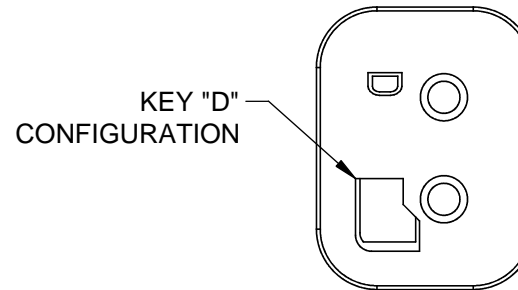

REVISIONS					
REV	ECO	DESCRIPTION	DATE	BY	APPR
A4		RELEASE NEW DWG FORMAT	26/JUN/14	JARRY	

NOTES: UNLESS OTHERWISE SPECIFIED

1. MATERIAL: THERMOPLASTIC; COLOR: BROWN
2. RoHS COMPLIANT
3. CAVITIES: 2
4. KEYED: KEY "D" CONFIGURATION
5. USE WITH CONNECTORS AT06-2S\*  
(\* = MODIFICATIONS AND/OR COLORS)
6. ALL DIMENSIONS ARE FOR REFERENCE USE ONLY.

AW2S-D					
QUANTITY	PART NUMBER	DESCRIPTION			ITEM
<b>MATERIALS LIST</b>					
UNLESS OTHERWISE SPECIFIED 1) All dimensions are in metric(mm). 2) Tolerances are as follows: 1 PL DEC ±0.30 2 PL DEC ±0.15 3 PL DEC ±0.08 3) Note reference =		SIGNATURES DRAWN: JARRY CHECKED: ENGINEER: APPROVAL: CUSTOMER:		DATE 26/JUN/14	
MATERIAL SPECIFICATIONS:		THIS DRAWING IS SUPPLIED FOR INFORMATION ONLY. DESIGN FEATURES, SPECIFICATIONS AND PERFORMANCE DATA SHOWN HEREON ARE THE PROPERTY OF THE AMPHENOL CORPORATION. NO RIGHTS OF REPRODUCTION ARE IMPLIED. ALL DIMENSIONS ARE SUBJECT TO NORMAL MANUFACTURING VARIATIONS.		<h1 style="margin: 0;">Amphenol</h1> <p style="margin: 0;">Sine Systems - www.amphenol-sine.com 44724 Morley Drive Clinton Township, MI 48036</p> <p style="margin: 0;"><b>S-WEDGELOCK, 2 POSITION, D - KEY, AT SERIES</b></p>	
PROCESS SPECIFICATIONS:		SIZE: <b>A</b> TYPE: <b>C-</b> DWG NO: <b>AW2S-D</b> REVISION: <b>A4</b> SCALE: <b>NONE</b>			
NEXT ASSY:		SHEET 1 OF 1			