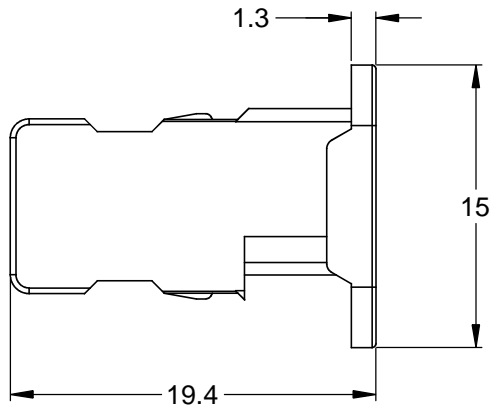

REVISIONS					
REV	ECO	DESCRIPTION	DATE	BY	APPR
A4		RELEASE NEW DWG FORMAT	26/JUN/14	JARRY	

NOTES: UNLESS OTHERWISE SPECIFIED

1. MATERIAL: THERMOPLASTIC; COLOR: BROWN
2. RoHS COMPLIANT
3. CAVITIES: 2
4. KEYED: KEY "D" CONFIGURATION
5. USE WITH CONNECTORS AT06-2S\*  
(\* = MODIFICATIONS AND/OR COLORS)
6. ALL DIMENSIONS ARE FOR REFERENCE USE ONLY.

AW2S-D					
QUANTITY	PART NUMBER	DESCRIPTION			ITEM
<b>MATERIALS LIST</b>					
UNLESS OTHERWISE SPECIFIED 1) All dimensions are in metric(mm). 2) Tolerances are as follows: 1 PL DEC ±0.30 2 PL DEC ±0.15 3 PL DEC ±0.08 3) Note reference =		SIGNATURES DRAWN: JARRY CHECKED: ENGINEER: APPROVAL: CUSTOMER:		DATE 26/JUN/14	
MATERIAL SPECIFICATIONS:		THIS DRAWING IS SUPPLIED FOR INFORMATION ONLY. DESIGN FEATURES, SPECIFICATIONS AND PERFORMANCE DATA SHOWN HEREON ARE THE PROPERTY OF THE AMPHENOL CORPORATION. NO RIGHTS OF REPRODUCTION ARE IMPLIED. ALL DIMENSIONS ARE SUBJECT TO NORMAL MANUFACTURING VARIATIONS.		<h1 style="margin: 0;">Amphenol</h1> <p style="margin: 0;">Sine Systems - www.amphenol-sine.com 44724 Morley Drive Clinton Township, MI 48036</p> <p style="margin: 0;"><b>S-WEDGELOCK, 2 POSITION, D - KEY, AT SERIES</b></p>	
PROCESS SPECIFICATIONS:		SIZE: <b>A</b> TYPE: <b>C-</b> DWG NO: <b>AW2S-D</b> REVISION: <b>A4</b> SCALE: <b>NONE</b>			
NEXT ASSY:		SHEET 1 OF 1			