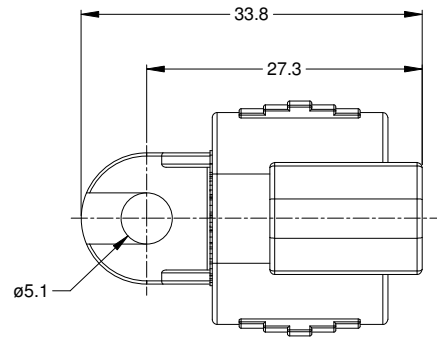

REVISIONS					
REV	ECO	DESCRIPTION	DATE	BY	APPR
A1	-	RELEASE	23JUN15	JAH	

NOTES: UNLESS OTHERWISE SPECIFIED

1. MATERIAL: THERMOPLASTIC, COLOR: BLACK
2. RoHS COMPLIANT
3. MOISTURE RESISTANCE: IP67 MATED CONDITION
4. TEMPERATURE RANGE: -55C~125C
5. USE WITH CONNECTORS AT06-3S*
(* = MODIFICATIONS AND/OR COLORS)
6. ALL DIMENSIONS ARE FOR REFERENCE USE ONLY.

AT06-3S-CAP		PART NUMBER		DESCRIPTION		ITEM
QUANTITY		MATERIALS LIST				
UNLESS OTHERWISE SPECIFIED		SIGNATURES		DATE		<p>Amphenol</p> <p>Sine Systems - www.amphenol-sine.com 44724 Morley Drive Clinton Township, MI 48036</p> <p>PROTECTIVE CAP, 3 POSITION, AT-SERIES</p>
1) All dimensions are in metric(mm). 2) Tolerances are as follows: 1 PL DEC ±0.50 2 PL DEC ±0.15 3 PL DEC ±0.08		DRAWN: J. HEAD		23JUN2015		
3) Note reference =		CHECKED:				
		ENGINEER:				
MATERIAL SPECIFICATIONS:		APPROVAL:				<p>SIZE: B C-</p> <p>SCALE: NONE</p>
PROCESS SPECIFICATIONS:		CUSTOMER:				
NEXT ASSY:		THIS DRAWING IS SUPPLIED FOR INFORMATION ONLY. DESIGN FEATURES, SPECIFICATIONS AND PERFORMANCE DATA SHOWN HEREON ARE THE PROPERTY OF THE AMPHENOL CORPORATION. NO RIGHTS OF REPRODUCTION ARE IMPLIED. ALL DIMENSIONS ARE SUBJECT TO NORMAL MANUFACTURING VARIATIONS.				
		REVISION		DWG NO.		REVISION
		A1		AT06-3S-CAP		A1
		SHEET 1		OF 1		

TITLE: PROTECTIVE CAP, 3 POSITION, AT-SERIES
 DWG NO.: AT06-3S-CAP
 REV: A1
 SH: 1
 OF: 1

X-ON Electronics

Largest Supplier of Electrical and Electronic Components

Click to view similar products for [Automotive Connectors](#) category: