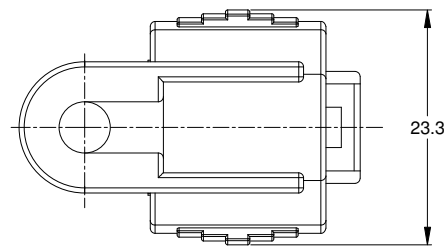

REVISIONS					
REV	ECO	DESCRIPTION	DATE	BY	APPR
A1	-	RELEASE	23JUN15	JAH	

NOTES: UNLESS OTHERWISE SPECIFIED

1. MATERIAL: THERMOPLASTIC, COLOR: BLACK
2. RoHS COMPLIANT
3. MOISTURE RESISTANCE: IP67 MATED CONDITION
4. TEMPERATURE RANGE: -55C~125C
5. USE WITH CONNECTORS AT06-3S*
(* = MODIFICATIONS AND/OR COLORS)
6. ALL DIMENSIONS ARE FOR REFERENCE USE ONLY.

AT06-3S-CAP		PART NUMBER		DESCRIPTION		ITEM
QUANTITY		MATERIALS LIST				
UNLESS OTHERWISE SPECIFIED		SIGNATURES		DATE		<p>Amphenol</p> <p>Sine Systems - www.amphenol-sine.com 44724 Morley Drive Clinton Township, MI 48036</p> <p>PROTECTIVE CAP, 3 POSITION, AT-SERIES</p>
1) All dimensions are in metric(mm). 2) Tolerances are as follows: 1 PL DEC ±0.50 2 PL DEC ±0.15 3 PL DEC ±0.08		DRAWN: J. HEAD		23JUN2015		
3) Note reference =		CHECKED:				
		ENGINEER:				
MATERIAL SPECIFICATIONS:		APPROVAL:				<p>SIZE: B C-</p> <p>SCALE: NONE</p>
PROCESS SPECIFICATIONS:		CUSTOMER:				
NEXT ASSY:		THIS DRAWING IS SUPPLIED FOR INFORMATION ONLY. DESIGN FEATURES, SPECIFICATIONS AND PERFORMANCE DATA SHOWN HEREON ARE THE PROPERTY OF THE AMPHENOL CORPORATION. NO RIGHTS OF REPRODUCTION ARE IMPLIED. ALL DIMENSIONS ARE SUBJECT TO NORMAL MANUFACTURING VARIATIONS.				
		REVISION		DWG NO.		REVISION
		A1		AT06-3S-CAP		A1
		SHEET 1		OF 1		

TITLE: PROTECTIVE CAP, 3 POSITION, AT-SERIES
 DWG NO.: AT06-3S-CAP
 REV: A1
 SH: 1
 OF: 1

X-ON Electronics

Largest Supplier of Electrical and Electronic Components

Click to view similar products for [Automotive Connectors](#) category: