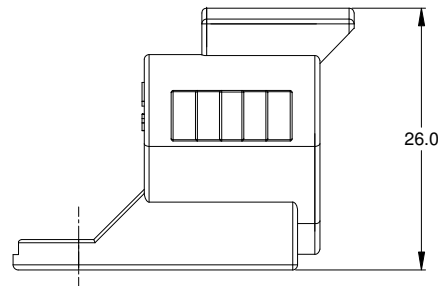

REVISIONS					
REV	ECO	DESCRIPTION	DATE	BY	APPR
A1	-	RELEASE	23JUN15	JAH	

NOTES: UNLESS OTHERWISE SPECIFIED

1. MATERIAL: THERMOPLASTIC, COLOR: BLACK
2. RoHS COMPLIANT
3. MOISTURE RESISTANCE: IP67 MATED CONDITION
4. TEMPERATURE RANGE: -55C~125C
5. USE WITH CONNECTORS AT06-3S*
(* = MODIFICATIONS AND/OR COLORS)
6. ALL DIMENSIONS ARE FOR REFERENCE USE ONLY.

AT06-3S-CAP		PART NUMBER		DESCRIPTION		ITEM
QUANTITY		MATERIALS LIST				
UNLESS OTHERWISE SPECIFIED		SIGNATURES		DATE		<p>Amphenol</p> <p>Sine Systems - www.amphenol-sine.com 44724 Morley Drive Clinton Township, MI 48036</p> <p>PROTECTIVE CAP, 3 POSITION, AT-SERIES</p>
1) All dimensions are in metric(mm). 2) Tolerances are as follows: 1 PL DEC ±0.50 2 PL DEC ±0.15 3 PL DEC ±0.08		DRAWN: J. HEAD		23JUN2015		
3) Note reference =		CHECKED:				
		ENGINEER:				
MATERIAL SPECIFICATIONS:		APPROVAL:				<p>SIZE: B C-</p> <p>SCALE: NONE</p>
PROCESS SPECIFICATIONS:		CUSTOMER:				
NEXT ASSY:		THIS DRAWING IS SUPPLIED FOR INFORMATION ONLY. DESIGN FEATURES, SPECIFICATIONS AND PERFORMANCE DATA SHOWN HEREON ARE THE PROPERTY OF THE AMPHENOL CORPORATION. NO RIGHTS OF REPRODUCTION ARE IMPLIED. ALL DIMENSIONS ARE SUBJECT TO NORMAL MANUFACTURING VARIATIONS.				
		REVISION		DWG NO.		REVISION
		A1		AT06-3S-CAP		A1
		SHEET 1		OF 1		

TITLE: PROTECTIVE CAP, 3 POSITION, AT-SERIES
 DWG NO.: AT06-3S-CAP
 REV: A1
 SH: 1
 OF: 1

X-ON Electronics

Largest Supplier of Electrical and Electronic Components

Click to view similar products for [Automotive Connectors](#) category: