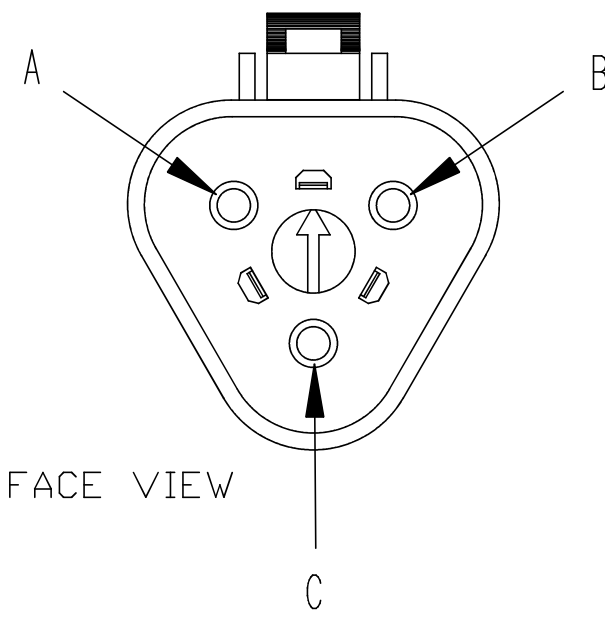

- 1 DIMENSIONS ARE FOR REFERENCE ONLY.
- 2 PART NUMBER AT06-3S-R680 IS FULLY ASSEMBLED AND READY FOR INSTALLATION.
- 3 COLOR TO BE SINE SYSTEMS STANDARD 'AT' GREY.

LASER MARK "R680"
RESISTOR VALUE

REAR SOLID SEAL

FEMALE CONTACT
MACHINED, GOLD
AT62-201-1631
2x

WEDGE
AW3S

SEAL RETAINING CAP

31.26
[1.23]

WIRING DIAGRAM

FACE VIEW

CUSTOMER DRAWING

ITEM	PART NUMBER	Qty	DESCRIPTION	REMARK
MATERIALS LIST				
UNLESS OTHERWISE SPECIFIED 1) All dimensions are in metric(mm). 2) Tolerances are as follows: 1 PL DEC ±0.20 2 PL DEC ±0.10 3 PL DEC ±0.05			MATERIAL SPECIFICATIONS:	SINE Systems Corporation A Subsidiary of Amphenol Corporation
SIGNATURE			PROCESS SPECIFICATIONS: IPC620-A	
DATE			THIS DRAWING IS SUPPLIED FOR INFORMATION ONLY. DESIGN FEATURES, SPECIFICATIONS AND PERFORMANCE DATA SHOWN HEREON ARE THE PROPERTY OF THE AMPHENOL CORPORATION. NO RIGHTS OF REPRODUCTION ARE IMPLIED. ALL DIMENSIONS ARE SUBJECT TO NORMAL MANUFACTURING VARIATIONS.	DWG NO. AT06-3S-R680
DRAWN	R. CURRY	17-JAN-12		THIRD ANGLE PROJECTION
CHECKED	R. CURRY	17-JAN-12		FSCM NO.
ENGINEER	R. CURRY	17-JAN-12		SIZE A3
APPROVAL	R. CURRY	17-JAN-12		MASS
CUSTOMER	ALL		REV. 03	SCALE NONE
SHEET 1 OF 1				NEXT ASSY: