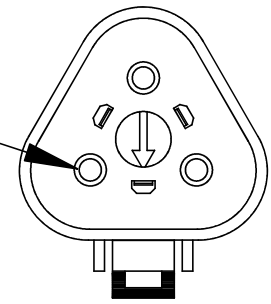

- 1 DIMENSIONS ARE FOR REFERENCE ONLY.
- 2 PART NUMBER AT06-3S-R680 IS FULLY ASSEMBLED AND READY FOR INSTALLATION.
- 3 COLOR TO BE SINE SYSTEMS STANDARD 'AT' GREY.

LASER MARK "R680"
RESISTOR VALUE

REAR SOLID SEAL

FEMALE CONTACT
MACHINED, GOLD
AT62-201-1631
2x

WEDGE
AW3S

SEAL RETAINING CAP

31.26
[1.23]

WIRING DIAGRAM

FACE VIEW

CUSTOMER DRAWING

ITEM	PART NUMBER	Qty	DESCRIPTION	REMARK
MATERIALS LIST				
UNLESS OTHERWISE SPECIFIED 1) All dimensions are in metric(mm). 2) Tolerances are as follows: 1 PL DEC ±0.20 2 PL DEC ±0.10 3 PL DEC ±0.05			MATERIAL SPECIFICATIONS:	SINE Systems Corporation A Subsidiary of Amphenol Corporation
SIGNATURE			PROCESS SPECIFICATIONS: IPC620-A	
DATE			THIS DRAWING IS SUPPLIED FOR INFORMATION ONLY. DESIGN FEATURES, SPECIFICATIONS AND PERFORMANCE DATA SHOWN HEREON ARE THE PROPERTY OF THE AMPHENOL CORPORATION. NO RIGHTS OF REPRODUCTION ARE IMPLIED. ALL DIMENSIONS ARE SUBJECT TO NORMAL MANUFACTURING VARIATIONS.	DWG NO. AT06-3S-R680
DRAWN	R. CURRY	17-JAN-12		THIRD ANGLE PROJECTION
CHECKED	R. CURRY	17-JAN-12		FSCM NO.
ENGINEER	R. CURRY	17-JAN-12		SIZE A3
APPROVAL	R. CURRY	17-JAN-12		MASS
CUSTOMER	ALL		REV. 03	SCALE NONE
SHEET 1 OF 1				NEXT ASSY: