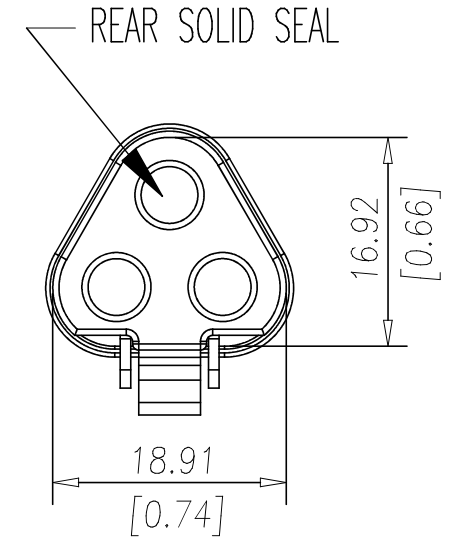

- 1 DIMENSIONS ARE FOR REFERENCE ONLY.
- 2 PART NUMBER AT06-3S-R680 IS FULLY ASSEMBLED AND READY FOR INSTALLATION.
- 3 COLOR TO BE SINE SYSTEMS STANDARD 'AT' GREY.

LASER MARK "R680"
RESISTOR VALUE

REAR SOLID SEAL

FEMALE CONTACT
MACHINED, GOLD
AT62-201-1631
2x

WEDGE
AW3S

SEAL RETAINING CAP

31.26
[1.23]

WIRING DIAGRAM

FACE VIEW

CUSTOMER DRAWING

ITEM	PART NUMBER	Qty	DESCRIPTION	REMARK
MATERIALS LIST				
UNLESS OTHERWISE SPECIFIED 1) All dimensions are in metric(mm). 2) Tolerances are as follows: 1 PL DEC ±0.20 2 PL DEC ±0.10 3 PL DEC ±0.05			MATERIAL SPECIFICATIONS:	SINE Systems Corporation A Subsidiary of Amphenol Corporation
SIGNATURE			PROCESS SPECIFICATIONS: IPC620-A	
DATE			THIS DRAWING IS SUPPLIED FOR INFORMATION ONLY. DESIGN FEATURES, SPECIFICATIONS AND PERFORMANCE DATA SHOWN HEREON ARE THE PROPERTY OF THE AMPHENOL CORPORATION. NO RIGHTS OF REPRODUCTION ARE IMPLIED. ALL DIMENSIONS ARE SUBJECT TO NORMAL MANUFACTURING VARIATIONS.	DWG NO. AT06-3S-R680
DRAWN	R. CURRY	17-JAN-12		THIRD ANGLE PROJECTION
CHECKED	R. CURRY	17-JAN-12		FSCM NO.
ENGINEER	R. CURRY	17-JAN-12		SIZE A3
APPROVAL	R. CURRY	17-JAN-12		MASS
CUSTOMER	ALL		REV. 03	SCALE NONE
SHEET 1 OF 1				NEXT ASSY: