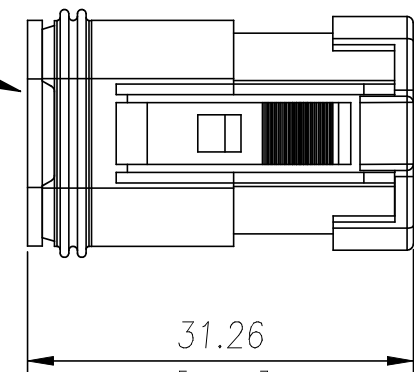

- 1 DIMENSIONS ARE FOR REFERENCE ONLY.
- 2 PART NUMBER AT06-3S-R680 IS FULLY ASSEMBLED AND READY FOR INSTALLATION.
- 3 COLOR TO BE SINE SYSTEMS STANDARD 'AT' GREY.

LASER MARK "R680"
RESISTOR VALUE

REAR SOLID SEAL

FEMALE CONTACT
MACHINED, GOLD
AT62-201-1631
2x

WEDGE
AW3S

SEAL RETAINING CAP

31.26
[1.23]

WIRING DIAGRAM

FACE VIEW

CUSTOMER DRAWING

ITEM	PART NUMBER	Qty	DESCRIPTION	REMARK
MATERIALS LIST				
UNLESS OTHERWISE SPECIFIED 1) All dimensions are in metric(mm). 2) Tolerances are as follows: 1 PL DEC ±0.20 2 PL DEC ±0.10 3 PL DEC ±0.05			MATERIAL SPECIFICATIONS:	SINE Systems Corporation A Subsidiary of Amphenol Corporation
SIGNATURE			PROCESS SPECIFICATIONS: IPC620-A	
DATE			THIS DRAWING IS SUPPLIED FOR INFORMATION ONLY. DESIGN FEATURES, SPECIFICATIONS AND PERFORMANCE DATA SHOWN HEREON ARE THE PROPERTY OF THE AMPHENOL CORPORATION. NO RIGHTS OF REPRODUCTION ARE IMPLIED. ALL DIMENSIONS ARE SUBJECT TO NORMAL MANUFACTURING VARIATIONS.	DWG NO. AT06-3S-R680
DRAWN	R. CURRY	17-JAN-12		THIRD ANGLE PROJECTION
CHECKED	R. CURRY	17-JAN-12		FSCM NO.
ENGINEER	R. CURRY	17-JAN-12		SIZE A3
APPROVAL	R. CURRY	17-JAN-12		MASS
CUSTOMER	ALL		REV. 03	SCALE NONE
SHEET 1 OF 1				NEXT ASSY: