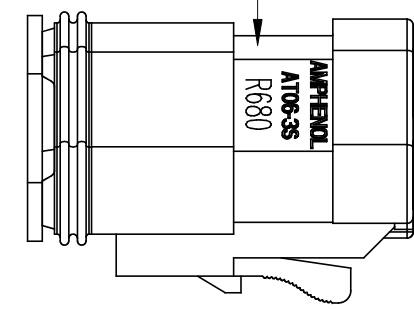

- 1 DIMENSIONS ARE FOR REFERENCE ONLY.
- 2 PART NUMBER AT06-3S-R680 IS FULLY ASSEMBLED AND READY FOR INSTALLATION.
- 3 COLOR TO BE SINE SYSTEMS STANDARD 'AT' GREY.

LASER MARK "R680"
RESISTOR VALUE

REAR SOLID SEAL

FEMALE CONTACT
MACHINED, GOLD
AT62-201-1631
2x

WEDGE
AW3S

SEAL RETAINING CAP

31.26
[1.23]

WIRING DIAGRAM

FACE VIEW

CUSTOMER DRAWING

ITEM	PART NUMBER	Qty	DESCRIPTION	REMARK
MATERIALS LIST				
UNLESS OTHERWISE SPECIFIED 1) All dimensions are in metric(mm). 2) Tolerances are as follows: 1 PL DEC ±0.20 2 PL DEC ±0.10 3 PL DEC ±0.05			MATERIAL SPECIFICATIONS:	SINE Systems Corporation A Subsidiary of Amphenol Corporation
SIGNATURE			PROCESS SPECIFICATIONS: IPC620-A	
DATE			THIS DRAWING IS SUPPLIED FOR INFORMATION ONLY. DESIGN FEATURES, SPECIFICATIONS AND PERFORMANCE DATA SHOWN HEREON ARE THE PROPERTY OF THE AMPHENOL CORPORATION. NO RIGHTS OF REPRODUCTION ARE IMPLIED. ALL DIMENSIONS ARE SUBJECT TO NORMAL MANUFACTURING VARIATIONS.	DWG NO. AT06-3S-R680
DRAWN	R. CURRY	17-JAN-12		THIRD ANGLE PROJECTION
CHECKED	R. CURRY	17-JAN-12		FSCM NO.
ENGINEER	R. CURRY	17-JAN-12		SIZE A3
APPROVAL	R. CURRY	17-JAN-12		MASS
CUSTOMER	ALL		REV. 03	SCALE NONE
SHEET 1 OF 1				NEXT ASSY: