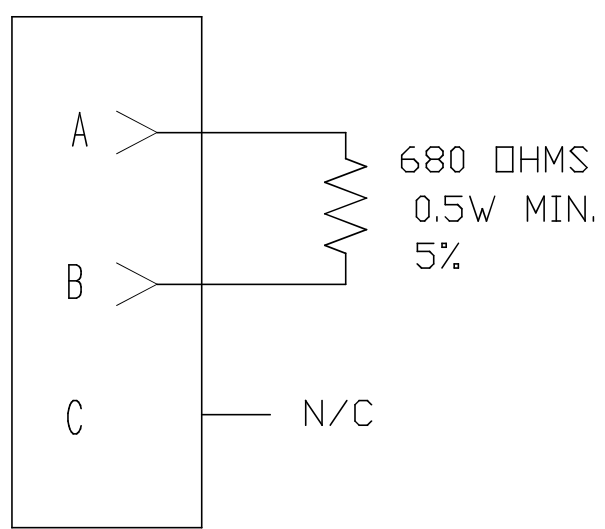

- 1 DIMENSIONS ARE FOR REFERENCE ONLY.
- 2 PART NUMBER AT06-3S-R680 IS FULLY ASSEMBLED AND READY FOR INSTALLATION.
- 3 COLOR TO BE SINE SYSTEMS STANDARD 'AT' GREY.

LASER MARK "R680"
RESISTOR VALUE

REAR SOLID SEAL

FEMALE CONTACT
MACHINED, GOLD
AT62-201-1631
2x

WEDGE
AW3S

SEAL RETAINING CAP

31.26
[1.23]

WIRING DIAGRAM

FACE VIEW

CUSTOMER DRAWING

ITEM	PART NUMBER	Qty	DESCRIPTION	REMARK
MATERIALS LIST				
UNLESS OTHERWISE SPECIFIED 1) All dimensions are in metric(mm). 2) Tolerances are as follows: 1 PL DEC ±0.20 2 PL DEC ±0.10 3 PL DEC ±0.05			MATERIAL SPECIFICATIONS:	SINE Systems Corporation A Subsidiary of Amphenol Corporation
SIGNATURE			PROCESS SPECIFICATIONS: IPC620-A	
DATE			THIS DRAWING IS SUPPLIED FOR INFORMATION ONLY. DESIGN FEATURES, SPECIFICATIONS AND PERFORMANCE DATA SHOWN HEREON ARE THE PROPERTY OF THE AMPHENOL CORPORATION. NO RIGHTS OF REPRODUCTION ARE IMPLIED. ALL DIMENSIONS ARE SUBJECT TO NORMAL MANUFACTURING VARIATIONS.	DWG NO. AT06-3S-R680
DRAWN	R. CURRY	17-JAN-12		THIRD ANGLE PROJECTION
CHECKED	R. CURRY	17-JAN-12		FSCM NO.
ENGINEER	R. CURRY	17-JAN-12		SIZE A3
APPROVAL	R. CURRY	17-JAN-12		MASS
CUSTOMER	ALL		REV. 03	SCALE NONE
SHEET 1 OF 1				NEXT ASSY: