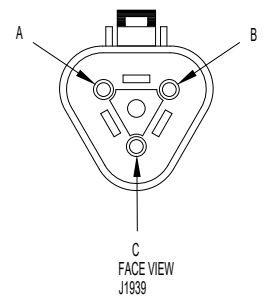

REVISIONS					
REV	ECO	DESCRIPTION	DATE	BY	APPR
A3	-	RELEASE NEW DWG FORMAT	08JAN14	JARRY	
A4	-	REVISE DIME NSION, 31.7 WAS 31.3	11SEP20	KEVIN	TOMMY

NOTES: UNLESS OTHERWISE SPECIFIED

- MATERIAL:
HOUSING: THERMOPLASTIC
SEAL: SILICONE RUBBER
- MODIFICATIONS: N/A
- SPECIFICATIONS:
 - CURRENT RATING: 13 AMPS
 - OPERATING TEMPERATURE: -55°C TO +125°C
 - DIELECTRIC WITHSTANDING VOLTAGE: LESS THAN 2 MILLIAMPS CURRENT LEAKAGE @ 1500 VOLTS AC.
 - INSULATION RESISTANCE: 1000 MEGOHMS MIN @ 25°C.
 - MOISTURE RESISTANCE: IP67 (MATED CONDITION)
 - MATING CYCLE DURABILITY: 100 CYCLES
 - RoHS COMPLIANT
- MATING PART: AT04-3P* RECEPTACLE
(* = MODIFICATIONS AND COLORS)
- ALL DIMENSIONS ARE FOR REFERENCE USE ONLY.
- CONTACT SIZE: 16

PART NUMBER CHART	
COLOR	PART NUMBER
GREY	AT06-3S-RJ120
BLACK	AT06-3S-RJ120BK

SEE CHART		PART NUMBER		DESCRIPTION		ITEM
QUANTITY	MATERIALS LIST					
UNLESS OTHERWISE SPECIFIED		SIGNATURES		DATE		
1) All dimensions are in metric(mm).		DRAWN: KEVIN		11SEP20		
2) Tolerances are as follows:		CHECKED: ORION		11SEP20		
1 PL DEC ±0.30		ENGINEER:				
2 PL DEC ±0.15		APPROVAL: TOMMY		11SEP20		
3 PL DEC ±0.08		CUSTOMER:				
3) Note reference =		THIS DRAWING IS SUPPLIED FOR INFORMATION ONLY. DESIGN FEATURES, SPECIFICATIONS AND PERFORMANCE DATA SHOWN HEREON ARE THE PROPERTY OF THE AMPHENOL CORPORATION. NO RIGHTS OF REPRODUCTION ARE IMPLIED. ALL DIMENSIONS ARE SUBJECT TO NORMAL MANUFACTURING VARIATIONS.				
MATERIAL SPECIFICATIONS:		CUSTOMER:		SIZE		
PROCESS SPECIFICATIONS:		TYPE		DWG NO.		
NEXT ASSY:		SCALE		REVISION		
		NONE		A4		