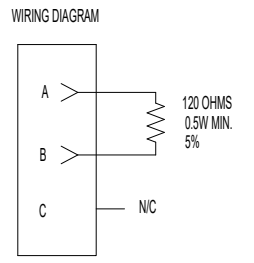

REVISIONS					
REV	ECO	DESCRIPTION	DATE	BY	APPR
A3	-	RELEASE NEW DWG FORMAT	08JAN14	JARRY	
A4	-	REVISE DIME NSION, 31.7 WAS 31.3	11SEP20	KEVIN	TOMMY

NOTES: UNLESS OTHERWISE SPECIFIED

- MATERIAL:
HOUSING: THERMOPLASTIC
SEAL: SILICONE RUBBER
- MODIFICATIONS: N/A
- SPECIFICATIONS:
 - CURRENT RATING: 13 AMPS
 - OPERATING TEMPERATURE: -55°C TO +125°C
 - DIELECTRIC WITHSTANDING VOLTAGE: LESS THAN 2 MILLIAMPS CURRENT LEAKAGE @ 1500 VOLTS AC.
 - INSULATION RESISTANCE: 1000 MEGOHMS MIN @ 25°C.
 - MOISTURE RESISTANCE: IP67 (MATED CONDITION)
 - MATING CYCLE DURABILITY: 100 CYCLES
 - RoHS COMPLIANT
- MATING PART: AT04-3P* RECEPTACLE
(* = MODIFICATIONS AND COLORS)
- ALL DIMENSIONS ARE FOR REFERENCE USE ONLY.
- CONTACT SIZE: 16

PART NUMBER CHART	
COLOR	PART NUMBER
GREY	AT06-3S-RJ120
BLACK	AT06-3S-RJ120BK

SEE CHART		PART NUMBER		DESCRIPTION		ITEM
QUANTITY	MATERIALS LIST					
UNLESS OTHERWISE SPECIFIED		SIGNATURES		DATE		
1) All dimensions are in metric(mm).		DRAWN: KEVIN		11SEP20		
2) Tolerances are as follows:		CHECKED: ORION		11SEP20		
1 PL DEC ±0.30		ENGINEER:				
2 PL DEC ±0.15		APPROVAL: TOMMY		11SEP20		
3 PL DEC ±0.08		CUSTOMER:				
3) Note reference =		THIS DRAWING IS SUPPLIED FOR INFORMATION ONLY. DESIGN FEATURES, SPECIFICATIONS AND PERFORMANCE DATA SHOWN HEREON ARE THE PROPERTY OF THE AMPHENOL CORPORATION. NO RIGHTS OF REPRODUCTION ARE IMPLIED. ALL DIMENSIONS ARE SUBJECT TO NORMAL MANUFACTURING VARIATIONS.				
MATERIAL SPECIFICATIONS:		CUSTOMER:		SIZE		
PROCESS SPECIFICATIONS:		TYPE		DWG NO.		
NEXT ASSY:		SCALE		REVISION		
		NONE		A4		