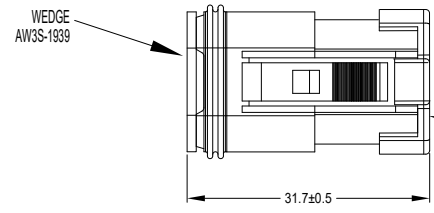

REVISIONS					
REV	ECO	DESCRIPTION	DATE	BY	APPR
A3	-	RELEASE NEW DWG FORMAT	08JAN14	JARRY	
A4	-	REVISE DIME NSION, 31.7 WAS 31.3	11SEP20	KEVIN	TOMMY

NOTES: UNLESS OTHERWISE SPECIFIED

- MATERIAL:
HOUSING: THERMOPLASTIC
SEAL: SILICONE RUBBER
- MODIFICATIONS: N/A
- SPECIFICATIONS:
 - CURRENT RATING: 13 AMPS
 - OPERATING TEMPERATURE: -55°C TO +125°C
 - DIELECTRIC WITHSTANDING VOLTAGE: LESS THAN 2 MILLIAMPS CURRENT LEAKAGE @ 1500 VOLTS AC.
 - INSULATION RESISTANCE: 1000 MEGOHMS MIN @ 25°C.
 - MOISTURE RESISTANCE: IP67 (MATED CONDITION)
 - MATING CYCLE DURABILITY: 100 CYCLES
 - RoHS COMPLIANT
- MATING PART: AT04-3P* RECEPTACLE
(* = MODIFICATIONS AND COLORS)
- ALL DIMENSIONS ARE FOR REFERENCE USE ONLY.
- CONTACT SIZE: 16

PART NUMBER CHART	
COLOR	PART NUMBER
GREY	AT06-3S-RJ120
BLACK	AT06-3S-RJ120BK

SEE CHART		PART NUMBER		DESCRIPTION		ITEM
QUANTITY	MATERIALS LIST					
UNLESS OTHERWISE SPECIFIED		SIGNATURES		DATE		
1) All dimensions are in metric(mm).		DRAWN: KEVIN		11SEP20		
2) Tolerances are as follows:		CHECKED: ORION		11SEP20		
1 PL DEC ±0.30		ENGINEER:				
2 PL DEC ±0.15		APPROVAL: TOMMY		11SEP20		
3 PL DEC ±0.08		CUSTOMER:				
3) Note reference =		THIS DRAWING IS SUPPLIED FOR INFORMATION ONLY. DESIGN FEATURES, SPECIFICATIONS AND PERFORMANCE DATA SHOWN HEREON ARE THE PROPERTY OF THE AMPHENOL CORPORATION. NO RIGHTS OF REPRODUCTION ARE IMPLIED. ALL DIMENSIONS ARE SUBJECT TO NORMAL MANUFACTURING VARIATIONS.				
MATERIAL SPECIFICATIONS:		CUSTOMER:		SIZE		
PROCESS SPECIFICATIONS:		TYPE		DWG NO.		
NEXT ASSY:		SCALE		REVISION		
		NONE		A4		