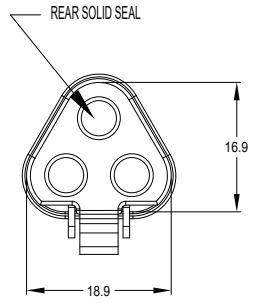

REVISIONS					
REV	ECO	DESCRIPTION	DATE	BY	APPR
A3	-	RELEASE NEW DWG FORMAT	08JAN14	JARRY	
A4	-	REVISE DIME NSION, 31.7 WAS 31.3	11SEP20	KEVIN	TOMMY

NOTES: UNLESS OTHERWISE SPECIFIED

- MATERIAL:
HOUSING: THERMOPLASTIC
SEAL: SILICONE RUBBER
- MODIFICATIONS: N/A
- SPECIFICATIONS:
 - CURRENT RATING: 13 AMPS
 - OPERATING TEMPERATURE: -55°C TO +125°C
 - DIELECTRIC WITHSTANDING VOLTAGE: LESS THAN 2 MILLIAMPS CURRENT LEAKAGE @ 1500 VOLTS AC.
 - INSULATION RESISTANCE: 1000 MEGOHMS MIN @ 25°C.
 - MOISTURE RESISTANCE: IP67 (MATED CONDITION)
 - MATING CYCLE DURABILITY: 100 CYCLES
 - RoHS COMPLIANT
- MATING PART: AT04-3P* RECEPTACLE
(* = MODIFICATIONS AND COLORS)
- ALL DIMENSIONS ARE FOR REFERENCE USE ONLY.
- CONTACT SIZE: 16

PART NUMBER CHART	
COLOR	PART NUMBER
GREY	AT06-3S-RJ120
BLACK	AT06-3S-RJ120BK

SEE CHART		PART NUMBER		DESCRIPTION		ITEM
QUANTITY	MATERIALS LIST					
UNLESS OTHERWISE SPECIFIED		SIGNATURES		DATE		
1) All dimensions are in metric(mm).		DRAWN: KEVIN		11SEP20		
2) Tolerances are as follows:		CHECKED: ORION		11SEP20		
1 PL DEC ±0.30		ENGINEER:				
2 PL DEC ±0.15		APPROVAL: TOMMY		11SEP20		
3 PL DEC ±0.08		CUSTOMER:				
3) Note reference =		THIS DRAWING IS SUPPLIED FOR INFORMATION ONLY. DESIGN FEATURES, SPECIFICATIONS AND PERFORMANCE DATA SHOWN HEREON ARE THE PROPERTY OF THE AMPHENOL CORPORATION. NO RIGHTS OF REPRODUCTION ARE IMPLIED. ALL DIMENSIONS ARE SUBJECT TO NORMAL MANUFACTURING VARIATIONS.				
MATERIAL SPECIFICATIONS:		CUSTOMER:		SIZE		
PROCESS SPECIFICATIONS:		TYPE		DWG NO.		
NEXT ASSY:		SCALE		REVISION		
		NONE		A4		

Amphenol

Sine Systems - www.amphenol-sine.com
44724 Morley Drive
Clinton Township, MI 48036

PLUG, 3 WAY, J1939, 120 OHM

AT06-3S-RJ120XX

TITLE: PLUG, 3WAY, J1939, 120 OHM
 DWG NO.: AT06-3S-RJ120XX
 REV: A4
 SH: 1
 OF: 1