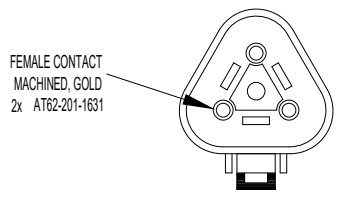

REVISIONS					
REV	ECO	DESCRIPTION	DATE	BY	APPR
A3	-	RELEASE NEW DWG FORMAT	08JAN14	JARRY	
A4	-	REVISE DIME NSION, 31.7 WAS 31.3	11SEP20	KEVIN	TOMMY

NOTES: UNLESS OTHERWISE SPECIFIED

- MATERIAL:
HOUSING: THERMOPLASTIC
SEAL: SILICONE RUBBER
- MODIFICATIONS: N/A
- SPECIFICATIONS:
 - CURRENT RATING: 13 AMPS
 - OPERATING TEMPERATURE: -55°C TO +125°C
 - DIELECTRIC WITHSTANDING VOLTAGE: LESS THAN 2 MILLIAMPS CURRENT LEAKAGE @ 1500 VOLTS AC.
 - INSULATION RESISTANCE: 1000 MEGOHMS MIN @ 25°C.
 - MOISTURE RESISTANCE: IP67 (MATED CONDITION)
 - MATING CYCLE DURABILITY: 100 CYCLES
 - RoHS COMPLIANT
- MATING PART: AT04-3P* RECEPTACLE
(* = MODIFICATIONS AND COLORS)
- ALL DIMENSIONS ARE FOR REFERENCE USE ONLY.
- CONTACT SIZE: 16

PART NUMBER CHART	
COLOR	PART NUMBER
GREY	AT06-3S-RJ120
BLACK	AT06-3S-RJ120BK

SEE CHART		PART NUMBER		DESCRIPTION		ITEM
QUANTITY	MATERIALS LIST					
UNLESS OTHERWISE SPECIFIED		SIGNATURES		DATE		
1) All dimensions are in metric(mm).		DRAWN: KEVIN		11SEP20		
2) Tolerances are as follows:		CHECKED: ORION		11SEP20		
1 PL DEC ±0.30		ENGINEER:				
2 PL DEC ±0.15		APPROVAL: TOMMY		11SEP20		
3 PL DEC ±0.08		CUSTOMER:				
3) Note reference =		THIS DRAWING IS SUPPLIED FOR INFORMATION ONLY. DESIGN FEATURES, SPECIFICATIONS AND PERFORMANCE DATA SHOWN HEREON ARE THE PROPERTY OF THE AMPHENOL CORPORATION. NO RIGHTS OF REPRODUCTION ARE IMPLIED. ALL DIMENSIONS ARE SUBJECT TO NORMAL MANUFACTURING VARIATIONS.				
MATERIAL SPECIFICATIONS:		CUSTOMER:		SIZE		
PROCESS SPECIFICATIONS:		TYPE		DWG NO.		
NEXT ASSY:		SCALE		REVISION		
		NONE		A4		

Amphenol

Sine Systems - www.amphenol-sine.com
44724 Morley Drive
Clinton Township, MI 48036

PLUG, 3 WAY, J1939, 120 OHM

AT06-3S-RJ120XX

TITLE: PLUG, 3WAY, J1939, 120 OHM
 DWG NO.: AT06-3S-RJ120XX
 REV: A4
 SH: 1
 OF: 1