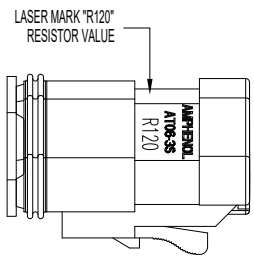

REVISIONS					
REV	ECO	DESCRIPTION	DATE	BY	APPR
A3	-	RELEASE NEW DWG FORMAT	08JAN14	JARRY	
A4	-	REVISE DIME NSION, 31.7 WAS 31.3	11SEP20	KEVIN	TOMMY

NOTES: UNLESS OTHERWISE SPECIFIED

- MATERIAL:
HOUSING: THERMOPLASTIC
SEAL: SILICONE RUBBER
- MODIFICATIONS: N/A
- SPECIFICATIONS:
 - CURRENT RATING: 13 AMPS
 - OPERATING TEMPERATURE: -55°C TO +125°C
 - DIELECTRIC WITHSTANDING VOLTAGE: LESS THAN 2 MILLIAMPS CURRENT LEAKAGE @ 1500 VOLTS AC.
 - INSULATION RESISTANCE: 1000 MEGOHMS MIN @ 25°C.
 - MOISTURE RESISTANCE: IP67 (MATED CONDITION)
 - MATING CYCLE DURABILITY: 100 CYCLES
 - RoHS COMPLIANT
- MATING PART: AT04-3P* RECEPTACLE
(* = MODIFICATIONS AND COLORS)
- ALL DIMENSIONS ARE FOR REFERENCE USE ONLY.
- CONTACT SIZE: 16

PART NUMBER CHART	
COLOR	PART NUMBER
GREY	AT06-3S-RJ120
BLACK	AT06-3S-RJ120BK

SEE CHART		PART NUMBER		DESCRIPTION		ITEM
QUANTITY	MATERIALS LIST					
UNLESS OTHERWISE SPECIFIED		SIGNATURES		DATE		
1) All dimensions are in metric(mm).		DRAWN: KEVIN		11SEP20		
2) Tolerances are as follows:		CHECKED: ORION		11SEP20		
1 PL DEC ±0.30		ENGINEER:				
2 PL DEC ±0.15		APPROVAL: TOMMY		11SEP20		
3 PL DEC ±0.08		CUSTOMER:				
3) Note reference =		THIS DRAWING IS SUPPLIED FOR INFORMATION ONLY. DESIGN FEATURES, SPECIFICATIONS AND PERFORMANCE DATA SHOWN HEREON ARE THE PROPERTY OF THE AMPHENOL CORPORATION. NO RIGHTS OF REPRODUCTION ARE IMPLIED. ALL DIMENSIONS ARE SUBJECT TO NORMAL MANUFACTURING VARIATIONS.				
MATERIAL SPECIFICATIONS:		CUSTOMER:		SIZE		
PROCESS SPECIFICATIONS:		TYPE		DWG NO.		
NEXT ASSY:		SCALE		REVISION		
		NONE		A4		