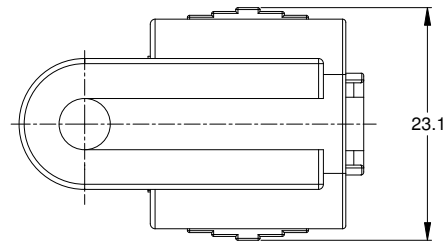

REVISIONS					
REV	ECO	DESCRIPTION	DATE	BY	APPR
A1	-	RELEASE	23JUN15	JAH	

NOTES: UNLESS OTHERWISE SPECIFIED

1. MATERIAL: THERMOPLASTIC, COLOR: BLACK
2. RoHS COMPLIANT
3. MOISTURE RESISTANCE: IP67 MATED CONDITION
4. TEMPERATURE RANGE: -55C~125C
5. USE WITH CONNECTORS AT06-4S\*  
(\* = MODIFICATIONS AND/OR COLORS)
6. ALL DIMENSIONS ARE FOR REFERENCE USE ONLY.

AT06-4S-CAP		PART NUMBER		DESCRIPTION		ITEM
<b>QUANTITY</b>						
<b>MATERIALS LIST</b>						
UNLESS OTHERWISE SPECIFIED		SIGNATURES		DATE		<p><b>Amphenol</b></p> <p>Sine Systems - www.amphenol-sine.com 44724 Morley Drive Clinton Township, MI 48036</p> <p><b>PROTECTIVE CAP, 4 POSITION, AT-SERIES</b></p>
1) All dimensions are in metric(mm).		DRAWN: J. HEAD		23JUN2015		
2) Tolerances are as follows:		CHECKED:				
1 PL DEC ±0.50   Fractions ±1/64		ENGINEER:				
2 PL DEC ±0.15		APPROVAL:				
3 PL DEC ±0.08		CUSTOMER:				
3) Note reference =		THIS DRAWING IS SUPPLIED FOR INFORMATION ONLY. DESIGN FEATURES, SPECIFICATIONS AND PERFORMANCE DATA SHOWN HEREON ARE THE PROPERTY OF THE AMPHENOL CORPORATION. NO RIGHTS OF REPRODUCTION ARE IMPLIED. ALL DIMENSIONS ARE SUBJECT TO NORMAL MANUFACTURING VARIATIONS.				
MATERIAL SPECIFICATIONS:		SIZE		TYPE		REVISION
PROCESS SPECIFICATIONS:		B C-		DWG NO. AT06-4S-CAP		A1
NEXT ASSY:		SCALE: NONE		SHEET 1 OF 1		

TITLE: PROTECTIVE CAP, 4 POSITION, AT-SERIES  
DWG NO.: AT06-4S-CAP  
REV: A1  
SH: 1  
OF: 1