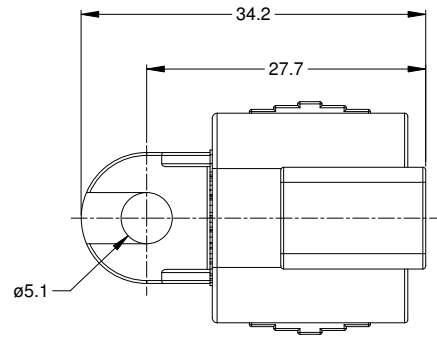

REVISIONS					
REV	ECO	DESCRIPTION	DATE	BY	APPR
A1	-	RELEASE	23JUN15	JAH	

NOTES: UNLESS OTHERWISE SPECIFIED

1. MATERIAL: THERMOPLASTIC, COLOR: BLACK
2. RoHS COMPLIANT
3. MOISTURE RESISTANCE: IP67 MATED CONDITION
4. TEMPERATURE RANGE: -55C~125C
5. USE WITH CONNECTORS AT06-4S\*  
(\* = MODIFICATIONS AND/OR COLORS)
6. ALL DIMENSIONS ARE FOR REFERENCE USE ONLY.

AT06-4S-CAP		PART NUMBER		DESCRIPTION		ITEM
<b>QUANTITY</b>						
<b>MATERIALS LIST</b>						
UNLESS OTHERWISE SPECIFIED		SIGNATURES		DATE		<p><b>Amphenol</b></p> <p>Sine Systems - www.amphenol-sine.com 44724 Morley Drive Clinton Township, MI 48036</p> <p><b>PROTECTIVE CAP, 4 POSITION, AT-SERIES</b></p>
1) All dimensions are in metric(mm).		DRAWN: J. HEAD		23JUN2015		
2) Tolerances are as follows:		CHECKED:				
1 PL DEC ±0.50   Fractions ±1/64		ENGINEER:				
2 PL DEC ±0.15		APPROVAL:				
3 PL DEC ±0.08		CUSTOMER:				
3) Note reference =		THIS DRAWING IS SUPPLIED FOR INFORMATION ONLY. DESIGN FEATURES, SPECIFICATIONS AND PERFORMANCE DATA SHOWN HEREON ARE THE PROPERTY OF THE AMPHENOL CORPORATION. NO RIGHTS OF REPRODUCTION ARE IMPLIED. ALL DIMENSIONS ARE SUBJECT TO NORMAL MANUFACTURING VARIATIONS.				
MATERIAL SPECIFICATIONS:		SIZE		TYPE		REVISION
PROCESS SPECIFICATIONS:		B C-		DWG NO. AT06-4S-CAP		A1
NEXT ASSY:		SCALE: NONE		SHEET 1 OF 1		

TITLE: PROTECTIVE CAP, 4 POSITION, AT-SERIES  
DWG NO.: AT06-4S-CAP  
REV: A1  
SH: 1  
OF: 1