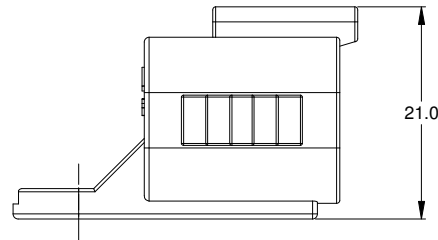

REVISIONS					
REV	ECO	DESCRIPTION	DATE	BY	APPR
A1	-	RELEASE	23JUN15	JAH	

NOTES: UNLESS OTHERWISE SPECIFIED

1. MATERIAL: THERMOPLASTIC, COLOR: BLACK
2. RoHS COMPLIANT
3. MOISTURE RESISTANCE: IP67 MATED CONDITION
4. TEMPERATURE RANGE: -55C~125C
5. USE WITH CONNECTORS AT06-4S*
  (* = MODIFICATIONS AND/OR COLORS)
6. ALL DIMENSIONS ARE FOR REFERENCE USE ONLY.

AT06-4S-CAP		PART NUMBER		DESCRIPTION		ITEM
QUANTITY						
MATERIALS LIST						
UNLESS OTHERWISE SPECIFIED		SIGNATURES		DATE		Amphenol Sine Systems - www.amphenol-sine.com 44724 Morley Drive Clinton Township, MI 48036 PROTECTIVE CAP, 4 POSITION, AT-SERIES
1) All dimensions are in metric(mm).		DRAWN: J. HEAD		23JUN2015		
2) Tolerances are as follows:		CHECKED:				
1 PL DEC ±0.50 | Fractions ±1/64		ENGINEER:				
2 PL DEC ±0.15		APPROVAL:				
3 PL DEC ±0.08		CUSTOMER:				
3) Note reference =		THIS DRAWING IS SUPPLIED FOR INFORMATION ONLY. DESIGN FEATURES, SPECIFICATIONS AND PERFORMANCE DATA SHOWN HEREON ARE THE PROPERTY OF THE AMPHENOL CORPORATION. NO RIGHTS OF REPRODUCTION ARE IMPLIED. ALL DIMENSIONS ARE SUBJECT TO NORMAL MANUFACTURING VARIATIONS.				
MATERIAL SPECIFICATIONS:		SIZE		TYPE		REVISION
PROCESS SPECIFICATIONS:		B C-		DWG NO. AT06-4S-CAP		A1
NEXT ASSY:		SCALE: NONE		SHEET 1 OF 1		

TITLE: PROTECTIVE CAP, 4 POSITION, AT-SERIES
DWG NO.: AT06-4S-CAP
REV: A1
SH: 1
OF: 1