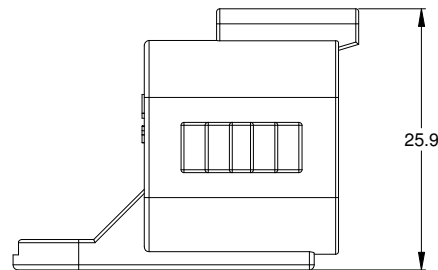

REVISIONS					
REV	ECO	DESCRIPTION	DATE	BY	APPR
A1	-	RELEASE	23JUN15	JAH	

NOTES: UNLESS OTHERWISE SPECIFIED

1. MATERIAL: THERMOPLASTIC, COLOR: BLACK
2. RoHS COMPLIANT
3. MOISTURE RESISTANCE: IP67 MATED CONDITION
4. TEMPERATURE RANGE: -55C~125C
5. USE WITH CONNECTORS AT06-6S* (* = MODIFICATIONS AND/OR COLORS)
6. ALL DIMENSIONS ARE FOR REFERENCE USE ONLY.

AT06-6S-CAP		PART NUMBER		DESCRIPTION		ITEM
QUANTITY		MATERIALS LIST				
UNLESS OTHERWISE SPECIFIED 1) All dimensions are in metric(mm). 2) Tolerances are as follows: 1 PL DEC ±0.50 2 PL DEC ±0.15 3 PL DEC ±0.08 Fractions ±1/64 Angles ±1° 3) Note reference =		SIGNATURES		DATE		<p>Amphenol</p> <p>Sine Systems - www.amphenol-sine.com 44724 Morley Drive Clinton Township, MI 48036</p> <p>PROTECTIVE CAP, 6 POSITION, AT-SERIES</p>
MATERIAL SPECIFICATIONS:		DRAWN: J. HEAD		23JUN2015		
PROCESS SPECIFICATIONS:		CHECKED:		ENGINEER:		
NEXT ASSY:		APPROVAL:		CUSTOMER:		
THIS DRAWING IS SUPPLIED FOR INFORMATION ONLY. DESIGN FEATURES, SPECIFICATIONS AND PERFORMANCE DATA SHOWN HEREON ARE THE PROPERTY OF THE AMPHENOL CORPORATION. NO RIGHTS OF REPRODUCTION ARE IMPLIED. ALL DIMENSIONS ARE SUBJECT TO NORMAL MANUFACTURING VARIATIONS.		SIZE	TYPE	DWG NO.	REVISION	
		B	C-	AT06-6S-CAP	A1	
		SCALE: NONE		SHEET 1 OF 1		

TITLE: PROTECTIVE CAP, 6 POSITION, AT-SERIES
DWG NO.: AT06-6S-CAP
REV: A1
SH: 1
OF: 1

X-ON Electronics

Largest Supplier of Electrical and Electronic Components

Click to view similar products for [Automotive Connectors](#) category: