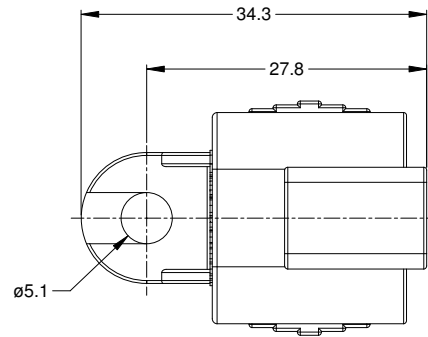

REVISIONS					
REV	ECO	DESCRIPTION	DATE	BY	APPR
A1	-	RELEASE	23JUN15	JAH	

NOTES: UNLESS OTHERWISE SPECIFIED

1. MATERIAL: THERMOPLASTIC, COLOR: BLACK
2. RoHS COMPLIANT
3. MOISTURE RESISTANCE: IP67 MATED CONDITION
4. TEMPERATURE RANGE: -55C~125C
5. USE WITH CONNECTORS AT06-6S* (* = MODIFICATIONS AND/OR COLORS)
6. ALL DIMENSIONS ARE FOR REFERENCE USE ONLY.

AT06-6S-CAP		PART NUMBER		DESCRIPTION		ITEM
QUANTITY		MATERIALS LIST				
UNLESS OTHERWISE SPECIFIED 1) All dimensions are in metric(mm). 2) Tolerances are as follows: 1 PL DEC ±0.50 2 PL DEC ±0.15 3 PL DEC ±0.08 Fractions ±1/64 Angles ±1° 3) Note reference =		SIGNATURES		DATE		<p>Amphenol</p> <p>Sine Systems - www.amphenol-sine.com 44724 Morley Drive Clinton Township, MI 48036</p> <p>PROTECTIVE CAP, 6 POSITION, AT-SERIES</p>
MATERIAL SPECIFICATIONS:		DRAWN: J. HEAD		23JUN2015		
PROCESS SPECIFICATIONS:		CHECKED:		ENGINEER:		
NEXT ASSY:		APPROVAL:		CUSTOMER:		
THIS DRAWING IS SUPPLIED FOR INFORMATION ONLY. DESIGN FEATURES, SPECIFICATIONS AND PERFORMANCE DATA SHOWN HEREON ARE THE PROPERTY OF THE AMPHENOL CORPORATION. NO RIGHTS OF REPRODUCTION ARE IMPLIED. ALL DIMENSIONS ARE SUBJECT TO NORMAL MANUFACTURING VARIATIONS.		SIZE	TYPE	DWG NO.	REVISION	
		B	C-	AT06-6S-CAP	A1	
		SCALE: NONE		SHEET 1 OF 1		

TITLE: PROTECTIVE CAP, 6 POSITION, AT-SERIES
DWG NO.: AT06-6S-CAP
REV: A1
SH: 1
OF: 1

X-ON Electronics

Largest Supplier of Electrical and Electronic Components

Click to view similar products for [Automotive Connectors](#) category: