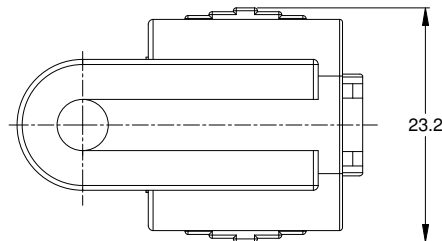

REVISIONS					
REV	ECO	DESCRIPTION	DATE	BY	APPR
A1	-	RELEASE	23JUN15	JAH	

NOTES: UNLESS OTHERWISE SPECIFIED

1. MATERIAL: THERMOPLASTIC, COLOR: BLACK
2. RoHS COMPLIANT
3. MOISTURE RESISTANCE: IP67 MATED CONDITION
4. TEMPERATURE RANGE: -55C~125C
5. USE WITH CONNECTORS AT06-6S* (* = MODIFICATIONS AND/OR COLORS)
6. ALL DIMENSIONS ARE FOR REFERENCE USE ONLY.

AT06-6S-CAP		PART NUMBER		DESCRIPTION		ITEM
QUANTITY		MATERIALS LIST				
UNLESS OTHERWISE SPECIFIED 1) All dimensions are in metric(mm). 2) Tolerances are as follows: 1 PL DEC ±0.50 2 PL DEC ±0.15 3 PL DEC ±0.08 Fractions ±1/64 Angles ±1° 3) Note reference =		SIGNATURES		DATE		<p>Amphenol</p> <p>Sine Systems - www.amphenol-sine.com 44724 Morley Drive Clinton Township, MI 48036</p> <p>PROTECTIVE CAP, 6 POSITION, AT-SERIES</p>
MATERIAL SPECIFICATIONS:		DRAWN: J. HEAD		23JUN2015		
PROCESS SPECIFICATIONS:		CHECKED:		ENGINEER:		
NEXT ASSY:		APPROVAL:		CUSTOMER:		
THIS DRAWING IS SUPPLIED FOR INFORMATION ONLY. DESIGN FEATURES, SPECIFICATIONS AND PERFORMANCE DATA SHOWN HEREON ARE THE PROPERTY OF THE AMPHENOL CORPORATION. NO RIGHTS OF REPRODUCTION ARE IMPLIED. ALL DIMENSIONS ARE SUBJECT TO NORMAL MANUFACTURING VARIATIONS.		SIZE	TYPE	DWG NO.	REVISION	
		B	C-	AT06-6S-CAP	A1	
		SCALE: NONE		SHEET 1 OF 1		

TITLE: PROTECTIVE CAP, 6 POSITION, AT-SERIES
DWG NO.: AT06-6S-CAP
REV: A1
SH: 1
OF: 1

X-ON Electronics

Largest Supplier of Electrical and Electronic Components

Click to view similar products for [Automotive Connectors](#) category: