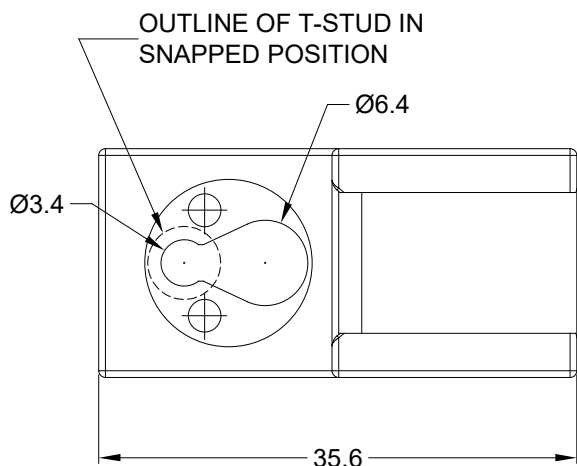

REVISIONS					
REV	ECO	DESCRIPTION	DATE	BY	APPR
A1	--	RELEASE NEW DRAWING	05/JUL/19	JOE	TOMMY

NOTES: UNLESS OTHERWISE SPECIFIED

1. MATERIAL: THERMOPLASTIC; COLOR: BLACK

2. RoHS COMPLIANT

3. USE WITH CONNECTORS
 A.AT04-2P*/3P*/4P*/6P*/12P*
 B.ATM04-2P*~12P*
 C.ATP04-2P*/4P*
 D.ATV04-*
 E.ATHD04-*
 (* = MODIFICATIONS AND/OR COLORS)

4. ALL DIMENSIONS ARE FOR REFERENCE USE ONLY.

AT11-030-0205		REF: 011-030-0205	
QUANTITY	PART NUMBER	DESCRIPTION	ITEM
MATERIALS LIST			
UNLESS OTHERWISE SPECIFIED 1) All dimensions are in metric(mm). 2) Tolerances are as follows: 1 PL DEC ±0.30 Fractions ±1/64 2 PL DEC ±0.15 Angles ±1° 3 PL DEC ±0.08 3) Note reference =		SIGNATURES DATE DRAWN: JOE.SONG 05/JUL/19 CHECKED: ORION.LI 05/JUL/19 ENGINEER: APPROVAL: TOMMY.XIE 05/JUL/19	<h1>Amphenol</h1> <p>Sine Systems - www.amphenol-sine.com 44724 Morley Drive Clinton Township, MI 48036</p>
MATERIAL SPECIFICATIONS: PROCESS SPECIFICATIONS: NEXT ASSY:		CUSTOMER: THIS DRAWING IS SUPPLIED FOR INFORMATION ONLY. DESIGN FEATURES, SPECIFICATIONS AND PERFORMANCE DATA SHOWN HEREON ARE THE PROPERTY OF THE AMPHENOL CORPORATION. NO RIGHTS OF REPRODUCTION ARE IMPLIED. ALL DIMENSIONS ARE SUBJECT TO NORMAL MANUFACTURING VARIATIONS.	
		SIZE TYPE DWG NO: REVISION A C- AT11-030-0205 A1	
		SCALE: NONE	SHEET 1 OF 1