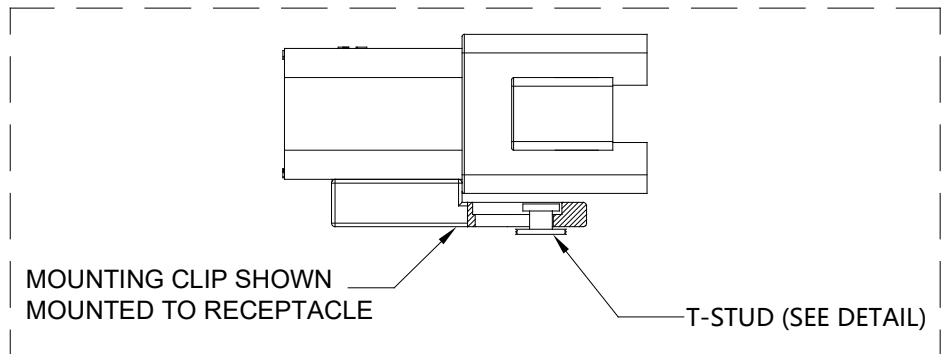

REVISIONS					
REV	ECO	DESCRIPTION	DATE	BY	APPR
A1	--	RELEASE NEW DRAWING	05/JUL/19	JOE	TOMMY

NOTES: UNLESS OTHERWISE SPECIFIED

1. MATERIAL: THERMOPLASTIC; COLOR: BLACK

2. RoHS COMPLIANT

3. USE WITH CONNECTORS
 A.AT04-2P*/3P*/4P*/6P*/12P*
 B.ATM04-2P*~12P*
 C.ATP04-2P*/4P*
 D.ATV04-*
 E.ATHD04-*
 (* = MODIFICATIONS AND/OR COLORS)

4. ALL DIMENSIONS ARE FOR REFERENCE USE ONLY.

AT11-030-0205		REF: 011-030-0205	
QUANTITY	PART NUMBER	DESCRIPTION	ITEM
MATERIALS LIST			
UNLESS OTHERWISE SPECIFIED 1) All dimensions are in metric(mm). 2) Tolerances are as follows: 1 PL DEC ±0.30 Fractions ±1/64 2 PL DEC ±0.15 Angles ±1° 3 PL DEC ±0.08 3) Note reference =		SIGNATURES DATE DRAWN: JOE.SONG 05/JUL/19 CHECKED: ORION.LI 05/JUL/19 ENGINEER: APPROVAL: TOMMY.XIE 05/JUL/19	<h1>Amphenol</h1> <p>Sine Systems - www.amphenol-sine.com 44724 Morley Drive Clinton Township, MI 48036</p>
MATERIAL SPECIFICATIONS: PROCESS SPECIFICATIONS: NEXT ASSY:		CUSTOMER: THIS DRAWING IS SUPPLIED FOR INFORMATION ONLY. DESIGN FEATURES, SPECIFICATIONS AND PERFORMANCE DATA SHOWN HEREON ARE THE PROPERTY OF THE AMPHENOL CORPORATION. NO RIGHTS OF REPRODUCTION ARE IMPLIED. ALL DIMENSIONS ARE SUBJECT TO NORMAL MANUFACTURING VARIATIONS.	
		SIZE TYPE DWG NO: REVISION A C- AT11-030-0205 A1	
		SCALE: NONE	SHEET 1 OF 1