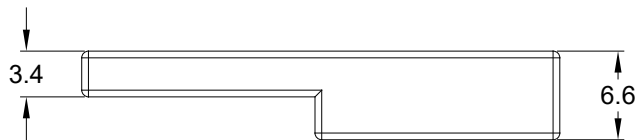

REVISIONS					
REV	ECO	DESCRIPTION	DATE	BY	APPR
A1	--	RELEASE NEW DRAWING	05/JUL/19	JOE	TOMMY

NOTES: UNLESS OTHERWISE SPECIFIED

1. MATERIAL: THERMOPLASTIC; COLOR: BLACK

2. RoHS COMPLIANT

3. USE WITH CONNECTORS
 A.AT04-2P*/3P*/4P*/6P*/12P*
 B.ATM04-2P*~12P*
 C.ATP04-2P*/4P*
 D.ATV04-*
 E.ATHD04-*
 (* = MODIFICATIONS AND/OR COLORS)

4. ALL DIMENSIONS ARE FOR REFERENCE USE ONLY.

AT11-030-0205		REF: 011-030-0205	
QUANTITY	PART NUMBER	DESCRIPTION	ITEM
MATERIALS LIST			
UNLESS OTHERWISE SPECIFIED 1) All dimensions are in metric(mm). 2) Tolerances are as follows: 1 PL DEC ±0.30 Fractions ±1/64 2 PL DEC ±0.15 Angles ±1° 3 PL DEC ±0.08 3) Note reference =		SIGNATURES DATE DRAWN: JOE.SONG 05/JUL/19 CHECKED: ORION.LI 05/JUL/19 ENGINEER: APPROVAL: TOMMY.XIE 05/JUL/19	<h1>Amphenol</h1> <p>Sine Systems - www.amphenol-sine.com 44724 Morley Drive Clinton Township, MI 48036</p>
MATERIAL SPECIFICATIONS: PROCESS SPECIFICATIONS: NEXT ASSY:		CUSTOMER: THIS DRAWING IS SUPPLIED FOR INFORMATION ONLY. DESIGN FEATURES, SPECIFICATIONS AND PERFORMANCE DATA SHOWN HEREON ARE THE PROPERTY OF THE AMPHENOL CORPORATION. NO RIGHTS OF REPRODUCTION ARE IMPLIED. ALL DIMENSIONS ARE SUBJECT TO NORMAL MANUFACTURING VARIATIONS.	
		SIZE TYPE DWG NO: REVISION A C- AT11-030-0205 A1	
		SCALE: NONE	SHEET 1 OF 1