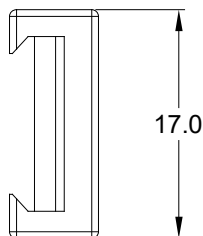

REVISIONS					
REV	ECO	DESCRIPTION	DATE	BY	APPR
A1	--	RELEASE NEW DRAWING	05/JUL/19	JOE	TOMMY

NOTES: UNLESS OTHERWISE SPECIFIED

1. MATERIAL: THERMOPLASTIC; COLOR: BLACK

2. RoHS COMPLIANT

3. USE WITH CONNECTORS
 A.AT04-2P*/3P*/4P*/6P*/12P*
 B.ATM04-2P*~12P*
 C.ATP04-2P*/4P*
 D.ATV04-*
 E.ATHD04-*
 (* = MODIFICATIONS AND/OR COLORS)

4. ALL DIMENSIONS ARE FOR REFERENCE USE ONLY.

AT11-030-0205		REF: 011-030-0205	
QUANTITY	PART NUMBER	DESCRIPTION	ITEM
MATERIALS LIST			
UNLESS OTHERWISE SPECIFIED 1) All dimensions are in metric(mm). 2) Tolerances are as follows: 1 PL DEC ±0.30 Fractions ±1/64 2 PL DEC ±0.15 Angles ±1° 3 PL DEC ±0.08 3) Note reference =		SIGNATURES DATE DRAWN: JOE.SONG 05/JUL/19 CHECKED: ORION.LI 05/JUL/19 ENGINEER: APPROVAL: TOMMY.XIE 05/JUL/19	<h1>Amphenol</h1> <p>Sine Systems - www.amphenol-sine.com 44724 Morley Drive Clinton Township, MI 48036</p>
MATERIAL SPECIFICATIONS: PROCESS SPECIFICATIONS: NEXT ASSY:		CUSTOMER: THIS DRAWING IS SUPPLIED FOR INFORMATION ONLY. DESIGN FEATURES, SPECIFICATIONS AND PERFORMANCE DATA SHOWN HEREON ARE THE PROPERTY OF THE AMPHENOL CORPORATION. NO RIGHTS OF REPRODUCTION ARE IMPLIED. ALL DIMENSIONS ARE SUBJECT TO NORMAL MANUFACTURING VARIATIONS.	
		SIZE TYPE DWG NO: REVISION A C- AT11-030-0205 A1	
		SCALE: NONE	SHEET 1 OF 1