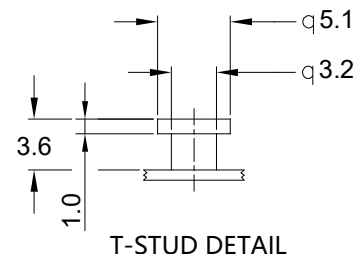

REVISIONS					
REV	ECO	DESCRIPTION	DATE	BY	APPR
A1	--	RELEASE NEW DRAWING	05/JUL/19	JOE	TOMMY

NOTES: UNLESS OTHERWISE SPECIFIED

1. MATERIAL: THERMOPLASTIC; COLOR: BLACK

2. RoHS COMPLIANT

3. USE WITH CONNECTORS
 A.AT04-2P*/3P*/4P*/6P*/12P*
 B.ATM04-2P*~12P*
 C.ATP04-2P*/4P*
 D.ATV04-*
 E.ATHD04-*
 (* = MODIFICATIONS AND/OR COLORS)

4. ALL DIMENSIONS ARE FOR REFERENCE USE ONLY.

AT11-030-0205		REF: 011-030-0205	
QUANTITY	PART NUMBER	DESCRIPTION	ITEM
MATERIALS LIST			
UNLESS OTHERWISE SPECIFIED 1) All dimensions are in metric(mm). 2) Tolerances are as follows: 1 PL DEC ±0.30 Fractions ±1/64 2 PL DEC ±0.15 Angles ±1° 3 PL DEC ±0.08 3) Note reference =		SIGNATURES DATE DRAWN: JOE.SONG 05/JUL/19 CHECKED: ORION.LI 05/JUL/19 ENGINEER: APPROVAL: TOMMY.XIE 05/JUL/19	<h1>Amphenol</h1> <p>Sine Systems - www.amphenol-sine.com 44724 Morley Drive Clinton Township, MI 48036</p>
MATERIAL SPECIFICATIONS: PROCESS SPECIFICATIONS: NEXT ASSY:		CUSTOMER: THIS DRAWING IS SUPPLIED FOR INFORMATION ONLY. DESIGN FEATURES, SPECIFICATIONS AND PERFORMANCE DATA SHOWN HEREON ARE THE PROPERTY OF THE AMPHENOL CORPORATION. NO RIGHTS OF REPRODUCTION ARE IMPLIED. ALL DIMENSIONS ARE SUBJECT TO NORMAL MANUFACTURING VARIATIONS.	
		SIZE TYPE DWG NO: REVISION A C- AT11-030-0205 A1	
		SCALE: NONE	SHEET 1 OF 1