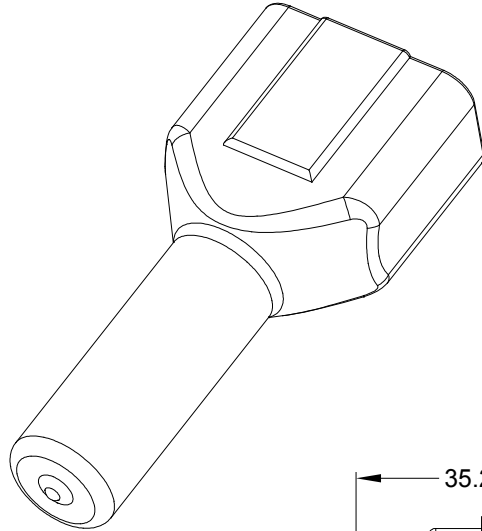

REVISIONS					
REV	ECO	DESCRIPTION	DATE	BY	APPR
A1	-	RELEASE NUMBER	28AUG19	BROOK	TOMMY

PART NUMBER CHART	
COLOR	PART NUMBER
GREY	AT12P-BT
BLACK	AT12P-BT-BK
YELLOW	AT12P-BT-YW

NOTES: UNLESS OTHERWISE SPECIFIED

- THIS PART IS USED ON AT04-12P RECEPTACLE ANY MODIFICTION DOES NOT INCLUDE AN END CAP.
- TEMPERATURE RATING : -29°C TO +100°C [-20°F TO +212°F]
- ALL DIMENSIONS ARE FOR REFERENCE USE ONLY.

SEE PART NUMBER CHART		REF: DT12P-BT, DT12P-BT-BK, DT12P-BT-YW			
PART NUMBER		DESCRIPTION		ITEM	
QUANTITY	MATERIALS LIST				
UNLESS OTHERWISE SPECIFIED 1) All dimensions are in metric(mm). 2) Tolerances are as follows: 1 PL DEC ±0.30 2 PL DEC ±0.15 3 PL DEC ±0.08 Fractions ±1/64 Angles ±1° 3) Note reference =		SIGNATURES DRAWN: BROOK.DING CHECKED: ORION.LI ENGINEER: APPROVAL: TOMMY.XIE CUSTOMER:		DATE 28AUG19 28AUG19 28AUG19	
MATERIAL SPECIFICATIONS: PVC		THIS DRAWING IS SUPPLIED FOR INFORMATION ONLY. DESIGN FEATURES, SPECIFICATIONS AND PERFORMANCE DATA SHOWN HEREON ARE THE PROPERTY OF THE AMPHENOL CORPORATION. NO RIGHTS OF REPRODUCTION ARE IMPLIED. ALL DIMENSIONS ARE SUBJECT TO NORMAL MANUFACTURING VARIATIONS.		<h1>Amphenol</h1> Sine Systems - www.amphenol-sine.com 44724 Morley Drive Clinton Township, MI 48036	
PROCESS SPECIFICATIONS:		SIZE: A TYPE: C- DWG NO: AT12P-BT-XX REVISION: A1		BOOT ,AT ,12 WAY,RECEPTACLE	
NEXT ASSY:		SCALE: NONE		SHEET 1 OF 1	