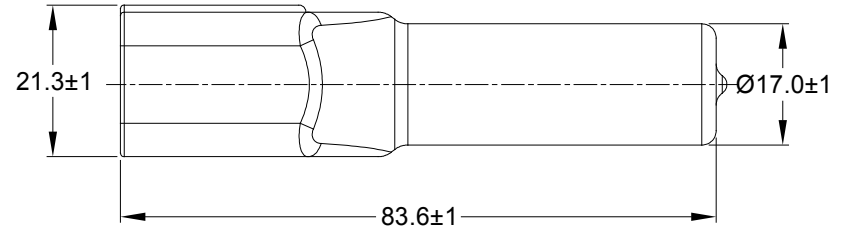

REVISIONS					
REV	ECO	DESCRIPTION	DATE	BY	APPR
A1	-	RELEASE NUMBER	28AUG19	BROOK	TOMMY

PART NUMBER CHART	
COLOR	PART NUMBER
GREY	AT12P-BT
BLACK	AT12P-BT-BK
YELLOW	AT12P-BT-YW

NOTES: UNLESS OTHERWISE SPECIFIED

- THIS PART IS USED ON AT04-12P RECEPTACLE ANY MODIFICTION DOES NOT INCLUDE AN END CAP.
- TEMPERATURE RATING : -29°C TO +100°C [-20°F TO +212°F]
- ALL DIMENSIONS ARE FOR REFERENCE USE ONLY.

SEE PART NUMBER CHART		REF: DT12P-BT, DT12P-BT-BK, DT12P-BT-YW			
PART NUMBER		DESCRIPTION		ITEM	
QUANTITY	MATERIALS LIST				
UNLESS OTHERWISE SPECIFIED 1) All dimensions are in metric(mm). 2) Tolerances are as follows: 1 PL DEC ±0.30 2 PL DEC ±0.15 3 PL DEC ±0.08 Fractions ±1/64 Angles ±1° 3) Note reference =		SIGNATURES DRAWN: BROOK.DING CHECKED: ORION.LI ENGINEER: APPROVAL: TOMMY.XIE CUSTOMER:		DATE 28AUG19 28AUG19 28AUG19	
MATERIAL SPECIFICATIONS: PVC		THIS DRAWING IS SUPPLIED FOR INFORMATION ONLY. DESIGN FEATURES, SPECIFICATIONS AND PERFORMANCE DATA SHOWN HEREON ARE THE PROPERTY OF THE AMPHENOL CORPORATION. NO RIGHTS OF REPRODUCTION ARE IMPLIED. ALL DIMENSIONS ARE SUBJECT TO NORMAL MANUFACTURING VARIATIONS.		<h1>Amphenol</h1> Sine Systems - www.amphenol-sine.com 44724 Morley Drive Clinton Township, MI 48036	
PROCESS SPECIFICATIONS:		SIZE: A TYPE: C- DWG NO: AT12P-BT-XX REVISION: A1		BOOT ,AT ,12 WAY,RECEPTACLE	
NEXT ASSY:		SCALE: NONE		SHEET 1 OF 1	