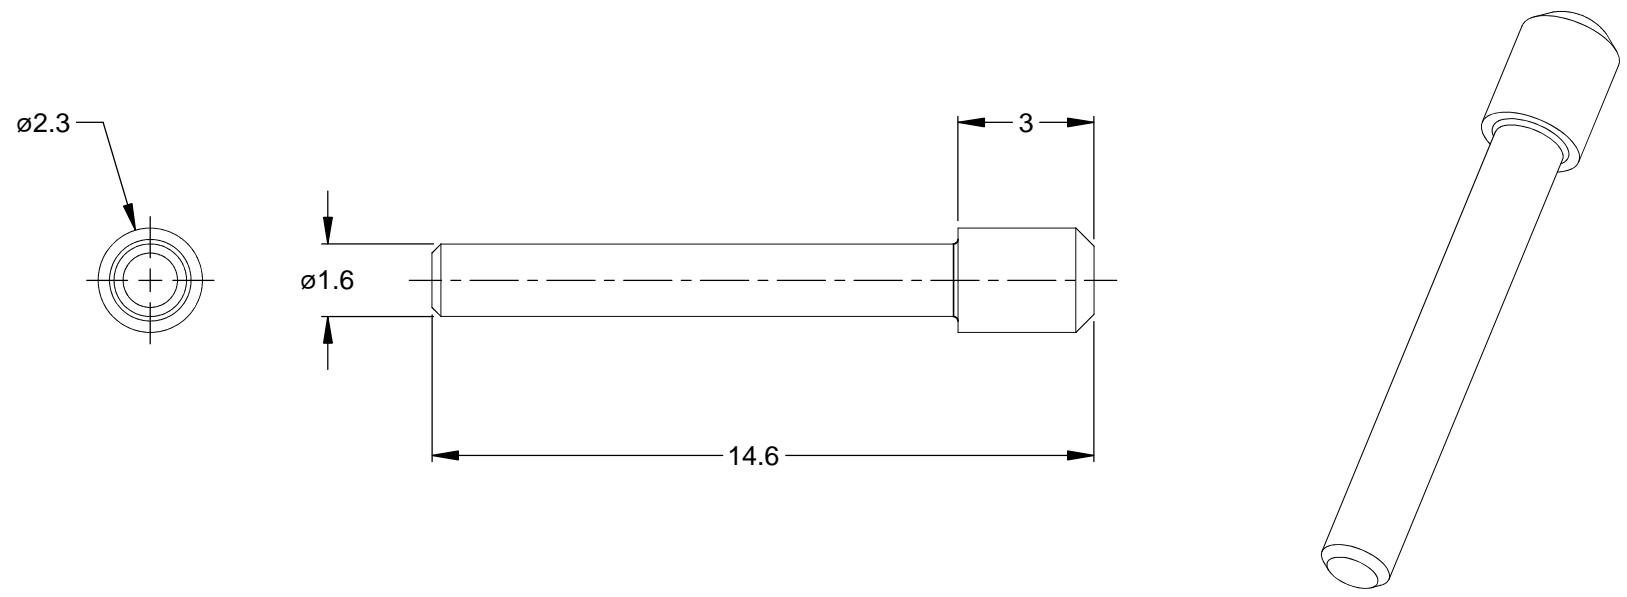

REVISIONS					
REV	ECO	DESCRIPTION	DATE	BY	APPR
A3	-	RELEASE NEW DWG FORMAT	06/AUG/13	DRP	-

NOTES: UNLESS OTHERWISE SPECIFIED

1. MATERIAL: THERMOPLASTIC; RoHS COMPLIANT
2. COLOR: WHITE
3. CONTACT SIZE: 20
4. USE WITH ATM SERIES CONNECTORS
5. ALL DIMENSIONS ARE FOR REFERENCE USE ONLY.

AT13-204-2005				
PART NUMBER		DESCRIPTION		ITEM
QUANTITY	MATERIALS LIST			
UNLESS OTHERWISE SPECIFIED		SIGNATURES		DATE
1) All dimensions are in metric(mm). 2) Tolerances are as follows: 1 PL DEC ± 0.30 2 PL DEC ± 0.15 3 PL DEC ± 0.08 Fractions $\pm 1/64$ Angles $\pm 1^\circ$		DRAWN: D.PARKS		06/AUG/13
3) Note reference = $\triangle X$		CHECKED:		
MATERIAL SPECIFICATIONS:		ENGINEER:		
PROCESS SPECIFICATIONS:		APPROVAL:		
NEXT ASS'Y:		CUSTOMER:		
THIS DRAWING IS SUPPLIED FOR INFORMATION ONLY. DESIGN FEATURES, SPECIFICATIONS AND PERFORMANCE DATA SHOWN HEREON ARE THE PROPERTY OF THE AMPHENOL CORPORATION. NO RIGHTS OF REPRODUCTION ARE IMPLIED. ALL DIMENSIONS ARE SUBJECT TO NORMAL MANUFACTURING VARIATIONS.		<h1>Amphenol</h1> Sine Systems - www.amphenol-sine.com 44724 Morley Drive Clinton Township, MI 48036		
SIZE	TYPE	DWG NO:	REVISION	
A	C-	AT13-204-2005	A3	
SCALE:	NONE		SHEET	1 OF 1