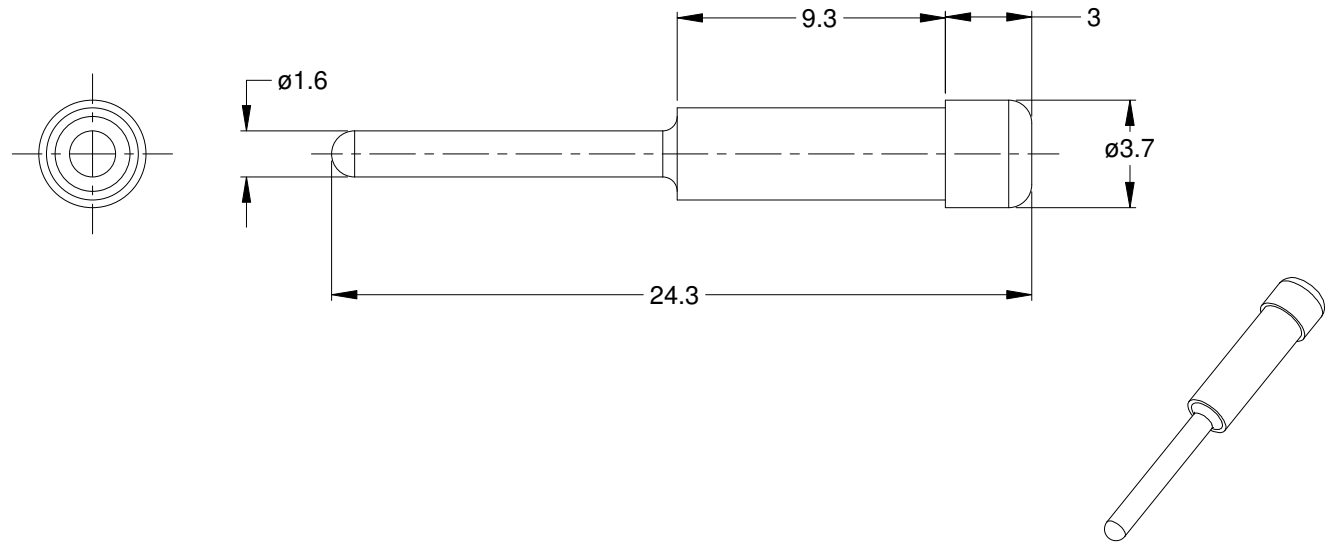

REVISIONS					
REV	ECO	DESCRIPTION	DATE	BY	APPR
A1	-	RELEASE	21MAY15	JAH	-

NOTES: UNLESS OTHERWISE SPECIFIED

1. MATERIAL: THERMOPLASTIC; RoHS COMPLIANT
2. COLOR: BLACK
3. CONTACT SIZE: 20
4. USE WITH ATM-SR SERIES CONNECTORS
5. ALL DIMENSIONS ARE FOR REFERENCE USE ONLY.

AT13-204-2005-SR					
PART NUMBER		DESCRIPTION			ITEM
QUANTITY	MATERIALS LIST				
<small>UNLESS OTHERWISE SPECIFIED</small> 1) All dimensions are in metric(mm). 2) Tolerances are as follows: 1 PL DEC ±0.30 2 PL DEC ±0.15 3 PL DEC ±0.08 Fractions ±1/64 Angles ±1° 3) Note reference =		<small>SIGNATURES</small> DRAWN: J. HEAD CHECKED: ENGINEER: APPROVAL: CUSTOMER:		<small>DATE</small> 21MAY15	
MATERIAL SPECIFICATIONS:		THIS DRAWING IS SUPPLIED FOR INFORMATION ONLY. DESIGN FEATURES, SPECIFICATIONS AND PERFORMANCE DATA SHOWN HEREON ARE THE PROPERTY OF THE AMPHENOL CORPORATION. NO RIGHTS OF REPRODUCTION ARE IMPLIED. ALL DIMENSIONS ARE SUBJECT TO NORMAL MANUFACTURING VARIATIONS.		<h1>Amphenol</h1> Sine Systems - www.amphenol-sine.com 44724 Morley Drive Clinton Township, MI 48036	
PROCESS SPECIFICATIONS:		SIZE: A TYPE: C- SCALE: NONE		DWG NO: AT13-204-2005-SR REVISION: A1	
NEXT ASS'Y:				SHEET 1 OF 1	