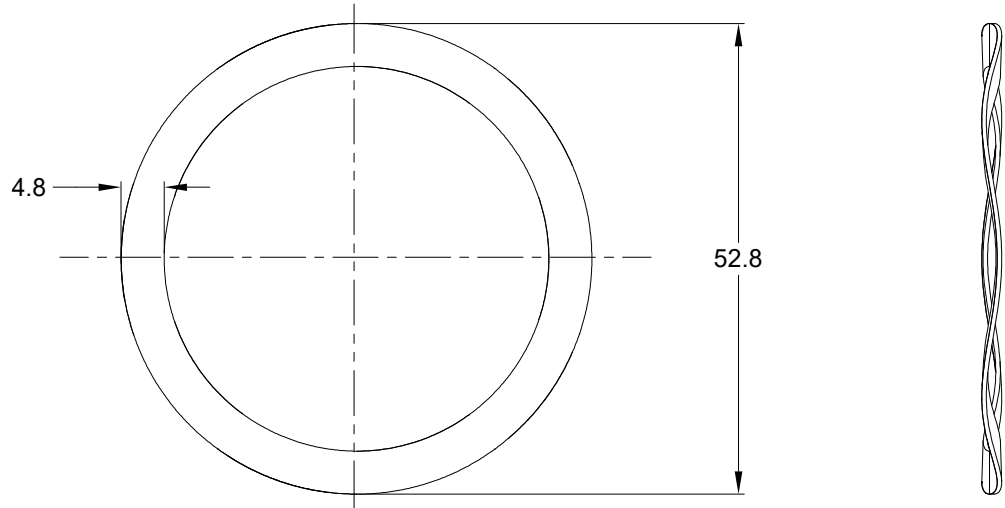

REVISIONS					
REV	ECO	DESCRIPTION	DATE	BY	APPR
A1		RELEASE NEW PRODUCT	10AUG15	ORION	TOMMY
A2		ADD PLATING IN NOTE	14SEP21	ORION	TOMMY

NOTES: UNLESS OTHERWISE SPECIFIED

1. MATERIAL: 0.52MM STEEL; NICKEL PLATED.
2. RoHS COMPLIANT.
3. USE WITH AHDP SERIES SIZE 24 RECEPTACLE.
4. ALL DIMENSIONS ARE FOR REFERENCE USE ONLY.

AT14-001-2486		REF: 2414-001-2486									
PART NUMBER		DESCRIPTION									
QUANTITY	MATERIALS LIST										
UNLESS OTHERWISE SPECIFIED 1) All dimensions are in metric(mm). 2) Tolerances are as follows: 1 PL DEC ±0.30 2 PL DEC ±0.15 3 PL DEC ±0.08 Fractions ±1/64 Angles ±1° 3) Note reference = 		SIGNATURES DRAWN: ORION.LI CHECKED: ORION.LI ENGINEER: APPROVAL: TOMMY.XIE CUSTOMER:									
DATE		DATE									
14SEP21		14SEP21									
14SEP21		14SEP21									
MATERIAL SPECIFICATIONS:		Amphenol Sine Systems - www.amphenol-sine.com 44724 Morley Drive Clinton Township, MI 48036									
PROCESS SPECIFICATIONS:		LOCK WASHER, SIZE 24, AHDP SERIES <table border="1"> <tr> <td>SIZE</td> <td>TYPE</td> <td>DWG NO:</td> <td>REVISION</td> </tr> <tr> <td>A</td> <td>C-</td> <td>AT14-001-2486</td> <td>A2</td> </tr> </table>		SIZE	TYPE	DWG NO:	REVISION	A	C-	AT14-001-2486	A2
SIZE	TYPE	DWG NO:	REVISION								
A	C-	AT14-001-2486	A2								
NEXT ASSY:		THIS DRAWING IS SUPPLIED FOR INFORMATION ONLY. DESIGN FEATURES, SPECIFICATIONS AND PERFORMANCE DATA SHOWN HEREON ARE THE PROPERTY OF THE AMPHENOL CORPORATION. NO RIGHTS OF REPRODUCTION ARE IMPLIED. ALL DIMENSIONS ARE SUBJECT TO NORMAL MANUFACTURING VARIATIONS. SCALE: NONE SHEET 1 OF 1									