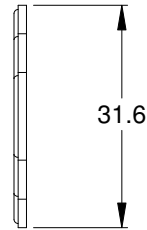

REVISIONS					
REV	ECO	DESCRIPTION	DATE	BY	APPR
A2		RELEASE NEW DWG FORMAT	09/02/15	JAH	

NOTES: UNLESS OTHERWISE SPECIFIED

1. MATERIAL: SILICONE RUBBER; COLOR: RED
2. RoHS COMPLIANT
3. ALL DIMENSIONS ARE FOR REFERENCE USE ONLY.

AT1612-PB-G7		DESCRIPTION		ITEM
PART NUMBER		DESCRIPTION		ITEM
QUANTITY	MATERIALS LIST			
<small>UNLESS OTHERWISE SPECIFIED</small> 1) All dimensions are in metric(mm). 2) Tolerances are as follows: 1 PL DEC ±0.30 2 PL DEC ±0.15 3 PL DEC ±0.08 3) Note reference =	SIGNATURES		DATE	
	DRAWN: J. HEAD		09/02/13	
MATERIAL SPECIFICATIONS:		CHECKED:		<div style="text-align: center;"> <h1>Amphenol</h1> <p>Sine Systems - www.amphenol-sine.com 44724 Morley Drive Clinton Township, MI 48036</p> </div>
PROCESS SPECIFICATIONS:		ENGINEER:		
NEXT ASSY:		APPROVAL:		
		CUSTOMER:		RECEPTACLE GASKET, 13 POSITION, AT SERIES
		<small>THIS DRAWING IS SUPPLIED FOR INFORMATION ONLY. DESIGN FEATURES, SPECIFICATIONS AND PERFORMANCE DATA SHOWN HEREON ARE THE PROPERTY OF THE AMPHENOL CORPORATION. NO RIGHTS OF REPRODUCTION ARE IMPLIED. ALL DIMENSIONS ARE SUBJECT TO NORMAL MANUFACTURING VARIATIONS.</small>		DWG NO: AT1612-PB-G7 REVISION: A2
		SCALE: NONE	SHEET 1 OF 1	