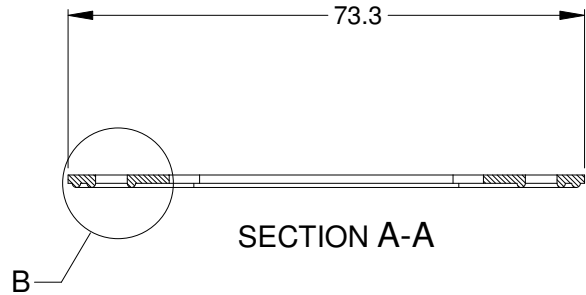

REVISIONS					
REV	ECO	DESCRIPTION	DATE	BY	APPR
A2		RELEASE NEW DWG FORMAT	09/02/15	JAH	

NOTES: UNLESS OTHERWISE SPECIFIED

1. MATERIAL: SILICONE RUBBER; COLOR: RED
2. RoHS COMPLIANT
3. ALL DIMENSIONS ARE FOR REFERENCE USE ONLY.

AT1612-PB-G7		DESCRIPTION		ITEM
PART NUMBER		DESCRIPTION		ITEM
QUANTITY	MATERIALS LIST			
<small>UNLESS OTHERWISE SPECIFIED</small> 1) All dimensions are in metric(mm). 2) Tolerances are as follows: 1 PL DEC ±0.30 2 PL DEC ±0.15 3 PL DEC ±0.08 3) Note reference =	SIGNATURES		DATE	
	DRAWN: J. HEAD		09/02/13	
MATERIAL SPECIFICATIONS:		CHECKED:		<div style="text-align: center;"> <h1>Amphenol</h1> <p>Sine Systems - www.amphenol-sine.com 44724 Morley Drive Clinton Township, MI 48036</p> </div>
PROCESS SPECIFICATIONS:		ENGINEER:		
NEXT ASSY:		APPROVAL:		
		CUSTOMER:		RECEPTACLE GASKET, 13 POSITION, AT SERIES
		<small>THIS DRAWING IS SUPPLIED FOR INFORMATION ONLY. DESIGN FEATURES, SPECIFICATIONS AND PERFORMANCE DATA SHOWN HEREON ARE THE PROPERTY OF THE AMPHENOL CORPORATION. NO RIGHTS OF REPRODUCTION ARE IMPLIED. ALL DIMENSIONS ARE SUBJECT TO NORMAL MANUFACTURING VARIATIONS.</small>		DWG NO: AT1612-PB-G7 REVISION: A2
		SCALE: NONE	SHEET 1 OF 1	