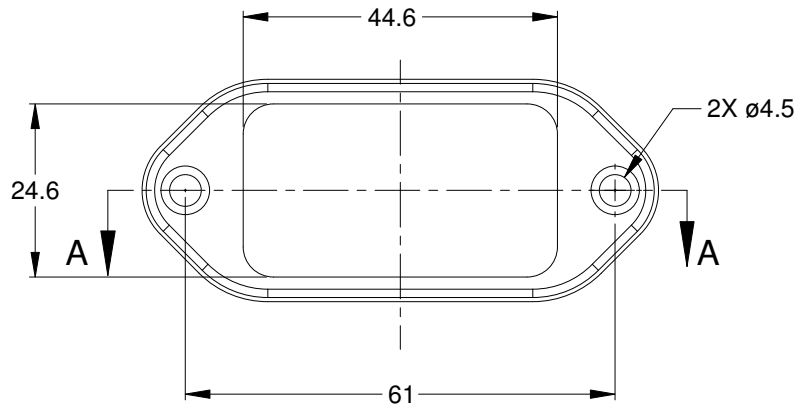

REVISIONS					
REV	ECO	DESCRIPTION	DATE	BY	APPR
A2		RELEASE NEW DWG FORMAT	09/02/15	JAH	

NOTES: UNLESS OTHERWISE SPECIFIED

1. MATERIAL: SILICONE RUBBER; COLOR: RED
2. RoHS COMPLIANT
3. ALL DIMENSIONS ARE FOR REFERENCE USE ONLY.

AT1612-PB-G7		DESCRIPTION		ITEM
PART NUMBER		DESCRIPTION		ITEM
QUANTITY	MATERIALS LIST			
<small>UNLESS OTHERWISE SPECIFIED</small> 1) All dimensions are in metric(mm). 2) Tolerances are as follows: 1 PL DEC ±0.30 2 PL DEC ±0.15 3 PL DEC ±0.08 3) Note reference =	SIGNATURES		DATE	
	DRAWN: J. HEAD		09/02/13	
MATERIAL SPECIFICATIONS:		CHECKED:		<div style="text-align: center;"> <h1>Amphenol</h1> <p>Sine Systems - www.amphenol-sine.com 44724 Morley Drive Clinton Township, MI 48036</p> </div>
PROCESS SPECIFICATIONS:		ENGINEER:		
NEXT ASSY:		APPROVAL:		
		CUSTOMER:		RECEPTACLE GASKET, 13 POSITION, AT SERIES
		<small>THIS DRAWING IS SUPPLIED FOR INFORMATION ONLY. DESIGN FEATURES, SPECIFICATIONS AND PERFORMANCE DATA SHOWN HEREON ARE THE PROPERTY OF THE AMPHENOL CORPORATION. NO RIGHTS OF REPRODUCTION ARE IMPLIED. ALL DIMENSIONS ARE SUBJECT TO NORMAL MANUFACTURING VARIATIONS.</small>		DWG NO: AT1612-PB-G7 REVISION: A2
		SCALE: NONE	SHEET 1 OF 1	