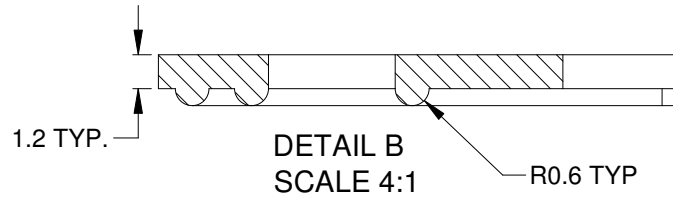

REVISIONS					
REV	ECO	DESCRIPTION	DATE	BY	APPR
A2		RELEASE NEW DWG FORMAT	09/02/15	JAH	

NOTES: UNLESS OTHERWISE SPECIFIED

1. MATERIAL: SILICONE RUBBER; COLOR: RED
2. RoHS COMPLIANT
3. ALL DIMENSIONS ARE FOR REFERENCE USE ONLY.

AT1612-PB-G7		DESCRIPTION		ITEM
PART NUMBER		DESCRIPTION		ITEM
QUANTITY	MATERIALS LIST			
<small>UNLESS OTHERWISE SPECIFIED</small> 1) All dimensions are in metric(mm). 2) Tolerances are as follows: 1 PL DEC ±0.30 2 PL DEC ±0.15 3 PL DEC ±0.08 3) Note reference =	SIGNATURES		DATE	
	DRAWN: J. HEAD		09/02/13	
MATERIAL SPECIFICATIONS:		CHECKED:		<div style="text-align: center;"> <h1>Amphenol</h1> <p>Sine Systems - www.amphenol-sine.com 44724 Morley Drive Clinton Township, MI 48036</p> </div>
PROCESS SPECIFICATIONS:		ENGINEER:		
NEXT ASSY:		APPROVAL:		
		CUSTOMER:		RECEPTACLE GASKET, 13 POSITION, AT SERIES
		<small>THIS DRAWING IS SUPPLIED FOR INFORMATION ONLY. DESIGN FEATURES, SPECIFICATIONS AND PERFORMANCE DATA SHOWN HEREON ARE THE PROPERTY OF THE AMPHENOL CORPORATION. NO RIGHTS OF REPRODUCTION ARE IMPLIED. ALL DIMENSIONS ARE SUBJECT TO NORMAL MANUFACTURING VARIATIONS.</small>		DWG NO: AT1612-PB-G7 REVISION: A2
		SCALE: NONE	SHEET 1 OF 1	