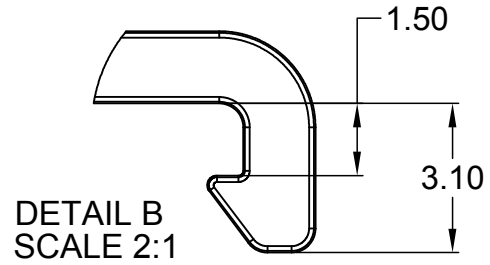

REVISIONS					
REV	ECO	DESCRIPTION	DATE	BY	APPR
A1	-	RELEASED CUSTOMER DRAWING	11NOV14	D.PARKS	-

ISOMETRIC VIEW

DETAIL B
SCALE 2:1

NOTES: UNLESS OTHERWISE SPECIFIED

- MATERIAL:
THERMOPLASTIC; COLOR: RED
- FOR USE WITH "AT" SERIES, 2, 4, & 6 WAY, FULLY MATED PLUG & RECEPTACLE SET.
- ALL DIMENSIONS ARE FOR REFERENCE USE ONLY.

TITLE: CPA, AT SERIES, 2,4&6 CAVITY, RED
 DWG NO: AT-246CPA-RD
 REV: A1
 SH: 1
 OF: 1

AT-246CPA-RD		DESCRIPTION		ITEM		
PART NUMBER		DESCRIPTION		ITEM		
QUANTITY	MATERIALS LIST					
UNLESS OTHERWISE SPECIFIED 1) All dimensions are in metric (mm). 2) Tolerances are as follows: 1 PL DEC ±1.27 2 PL DEC ±0.25 3 PL DEC ±0.127 Fractions ±0.40 Angles ±1° 3) Note reference = \triangle X		SIGNATURES DRAWN: D.PARKS CHECKED: ENGINEER: APPROVAL:	DATE 11NOV14	<h1>Amphenol</h1> Sine Systems - www.amphenol-sine.com 44724 Morley Drive Clinton Township, MI 48036		
MATERIAL SPECIFICATIONS: SEE NOTES		CUSTOMER:				
PROCESS SPECIFICATIONS:		THIS DRAWING IS SUPPLIED FOR INFORMATION ONLY. DESIGN FEATURES, SPECIFICATIONS AND PERFORMANCE DATA SHOWN HEREON ARE THE PROPERTY OF THE AMPHENOL CORPORATION. NO RIGHTS OF REPRODUCTION ARE IMPLIED. ALL DIMENSIONS ARE SUBJECT TO NORMAL MANUFACTURING VARIATIONS.		SIZE B C-	TYPE DWG NO: AT-246CPA-RD	REVISION A1
NEXT ASSY:		SCALE: NONE		SHEET 1 OF 1		