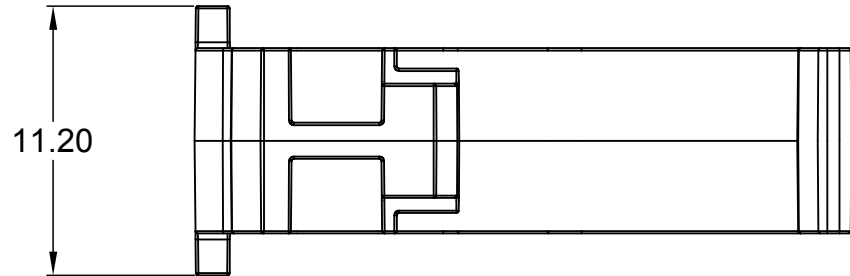

REVISIONS					
REV	ECO	DESCRIPTION	DATE	BY	APPR
A1	-	RELEASED CUSTOMER DRAWING	11NOV14	D.PARKS	-

ISOMETRIC VIEW

DETAIL B
SCALE 2:1

NOTES: UNLESS OTHERWISE SPECIFIED

- MATERIAL:
THERMOPLASTIC; COLOR: RED
- FOR USE WITH "AT" SERIES, 2, 4, & 6 WAY, FULLY MATED PLUG & RECEPTACLE SET.
- ALL DIMENSIONS ARE FOR REFERENCE USE ONLY.

TITLE: CPA, AT SERIES, 2,4&6 CAVITY, RED
 DWG NO: AT-246CPA-RD
 REV: A1
 SH: 1
 OF: 1

AT-246CPA-RD		DESCRIPTION		ITEM		
PART NUMBER		DESCRIPTION		ITEM		
QUANTITY	MATERIALS LIST					
UNLESS OTHERWISE SPECIFIED 1) All dimensions are in metric (mm). 2) Tolerances are as follows: 1 PL DEC ±1.27 2 PL DEC ±0.25 3 PL DEC ±0.127 Fractions ±0.40 Angles ±1° 3) Note reference = \triangle X		SIGNATURES DRAWN: D.PARKS CHECKED: ENGINEER: APPROVAL:	DATE 11NOV14	<h1>Amphenol</h1> Sine Systems - www.amphenol-sine.com 44724 Morley Drive Clinton Township, MI 48036		
MATERIAL SPECIFICATIONS: SEE NOTES		CUSTOMER:				
PROCESS SPECIFICATIONS:		THIS DRAWING IS SUPPLIED FOR INFORMATION ONLY. DESIGN FEATURES, SPECIFICATIONS AND PERFORMANCE DATA SHOWN HEREON ARE THE PROPERTY OF THE AMPHENOL CORPORATION. NO RIGHTS OF REPRODUCTION ARE IMPLIED. ALL DIMENSIONS ARE SUBJECT TO NORMAL MANUFACTURING VARIATIONS.		SIZE B C-	TYPE DWG NO: AT-246CPA-RD	REVISION A1
NEXT ASSY:		SCALE: NONE		SHEET 1 OF 1		