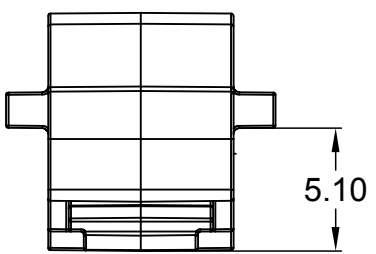

REVISIONS					
REV	ECO	DESCRIPTION	DATE	BY	APPR
A1	-	RELEASED CUSTOMER DRAWING	11NOV14	D.PARKS	-

ISOMETRIC VIEW

DETAIL B
SCALE 2:1

NOTES: UNLESS OTHERWISE SPECIFIED

- MATERIAL:
THERMOPLASTIC; COLOR: RED
- FOR USE WITH "AT" SERIES, 2, 4, & 6 WAY, FULLY MATED PLUG & RECEPTACLE SET.
- ALL DIMENSIONS ARE FOR REFERENCE USE ONLY.

TITLE: CPA, AT SERIES, 2,4&6 CAVITY, RED
 DWG NO: AT-246CPA-RD
 REV: A1
 SH: 1
 OF: 1

AT-246CPA-RD		DESCRIPTION		ITEM		
PART NUMBER		DESCRIPTION		ITEM		
QUANTITY	MATERIALS LIST					
UNLESS OTHERWISE SPECIFIED 1) All dimensions are in metric (mm). 2) Tolerances are as follows: 1 PL DEC ±1.27 2 PL DEC ±0.25 3 PL DEC ±0.127 Fractions ±0.40 Angles ±1° 3) Note reference = \triangle X		SIGNATURES DRAWN: D.PARKS CHECKED: ENGINEER: APPROVAL:	DATE 11NOV14	<h1>Amphenol</h1> Sine Systems - www.amphenol-sine.com 44724 Morley Drive Clinton Township, MI 48036		
MATERIAL SPECIFICATIONS: SEE NOTES		CUSTOMER:				
PROCESS SPECIFICATIONS:		THIS DRAWING IS SUPPLIED FOR INFORMATION ONLY. DESIGN FEATURES, SPECIFICATIONS AND PERFORMANCE DATA SHOWN HEREON ARE THE PROPERTY OF THE AMPHENOL CORPORATION. NO RIGHTS OF REPRODUCTION ARE IMPLIED. ALL DIMENSIONS ARE SUBJECT TO NORMAL MANUFACTURING VARIATIONS.		SIZE B C-	TYPE DWG NO: AT-246CPA-RD	REVISION A1
NEXT ASSY:		SCALE: NONE		SHEET 1 OF 1		