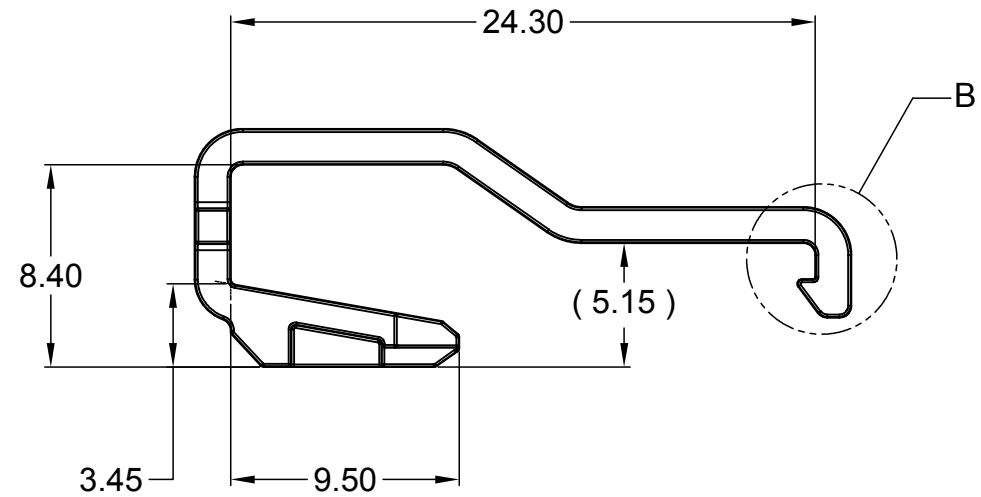

REVISIONS					
REV	ECO	DESCRIPTION	DATE	BY	APPR
A1	-	RELEASED CUSTOMER DRAWING	11NOV14	D.PARKS	-

ISOMETRIC VIEW

DETAIL B
SCALE 2:1

NOTES: UNLESS OTHERWISE SPECIFIED

- MATERIAL:
THERMOPLASTIC; COLOR: RED
- FOR USE WITH "AT" SERIES, 2, 4, & 6 WAY, FULLY MATED PLUG & RECEPTACLE SET.
- ALL DIMENSIONS ARE FOR REFERENCE USE ONLY.

TITLE: CPA, AT SERIES, 2,4&6 CAVITY, RED
 DWG NO: AT-246CPA-RD
 REV: A1
 SH: 1
 OF: 1

AT-246CPA-RD		DESCRIPTION		ITEM		
PART NUMBER		DESCRIPTION		ITEM		
QUANTITY	MATERIALS LIST					
UNLESS OTHERWISE SPECIFIED 1) All dimensions are in metric (mm). 2) Tolerances are as follows: 1 PL DEC ±1.27 2 PL DEC ±0.25 3 PL DEC ±0.127 Fractions ±0.40 Angles ±1° 3) Note reference = \triangle X		SIGNATURES DRAWN: D.PARKS CHECKED: ENGINEER: APPROVAL:	DATE 11NOV14	<h1>Amphenol</h1> Sine Systems - www.amphenol-sine.com 44724 Morley Drive Clinton Township, MI 48036		
MATERIAL SPECIFICATIONS: SEE NOTES		CUSTOMER:				
PROCESS SPECIFICATIONS:		THIS DRAWING IS SUPPLIED FOR INFORMATION ONLY. DESIGN FEATURES, SPECIFICATIONS AND PERFORMANCE DATA SHOWN HEREON ARE THE PROPERTY OF THE AMPHENOL CORPORATION. NO RIGHTS OF REPRODUCTION ARE IMPLIED. ALL DIMENSIONS ARE SUBJECT TO NORMAL MANUFACTURING VARIATIONS.		SIZE B C-	TYPE DWG NO: AT-246CPA-RD	REVISION A1
NEXT ASSY:		SCALE: NONE		SHEET 1 OF 1		