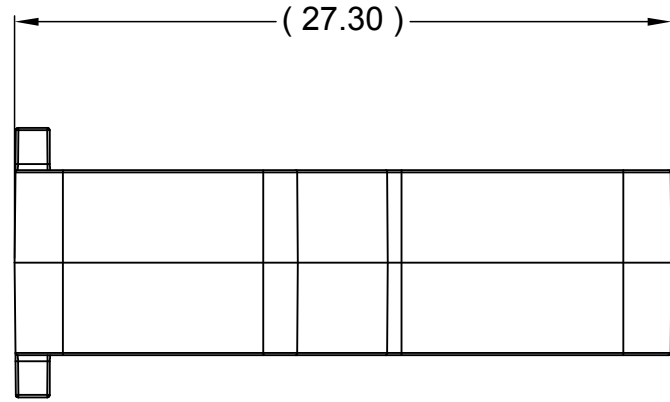

REVISIONS					
REV	ECO	DESCRIPTION	DATE	BY	APPR
A1	-	RELEASED CUSTOMER DRAWING	11NOV14	D.PARKS	-

ISOMETRIC VIEW

DETAIL B
SCALE 2:1

NOTES: UNLESS OTHERWISE SPECIFIED

- MATERIAL:
THERMOPLASTIC; COLOR: RED
- FOR USE WITH "AT" SERIES, 2, 4, & 6 WAY, FULLY MATED PLUG & RECEPTACLE SET.
- ALL DIMENSIONS ARE FOR REFERENCE USE ONLY.

TITLE: CPA, AT SERIES, 2,4&6 CAVITY, RED
 DWG NO: AT-246CPA-RD
 REV: A1
 SH: 1
 OF: 1

AT-246CPA-RD		DESCRIPTION		ITEM		
PART NUMBER		DESCRIPTION		ITEM		
QUANTITY	MATERIALS LIST					
UNLESS OTHERWISE SPECIFIED 1) All dimensions are in metric (mm). 2) Tolerances are as follows: 1 PL DEC ±1.27 2 PL DEC ±0.25 3 PL DEC ±0.127 Fractions ±0.40 Angles ±1° 3) Note reference = \triangle X		SIGNATURES DRAWN: D.PARKS CHECKED: ENGINEER: APPROVAL:	DATE 11NOV14	<h1>Amphenol</h1> Sine Systems - www.amphenol-sine.com 44724 Morley Drive Clinton Township, MI 48036		
MATERIAL SPECIFICATIONS: SEE NOTES		CUSTOMER:				
PROCESS SPECIFICATIONS:		THIS DRAWING IS SUPPLIED FOR INFORMATION ONLY. DESIGN FEATURES, SPECIFICATIONS AND PERFORMANCE DATA SHOWN HEREON ARE THE PROPERTY OF THE AMPHENOL CORPORATION. NO RIGHTS OF REPRODUCTION ARE IMPLIED. ALL DIMENSIONS ARE SUBJECT TO NORMAL MANUFACTURING VARIATIONS.		SIZE B C-	TYPE DWG NO: AT-246CPA-RD	REVISION A1
NEXT ASSY:		SCALE: NONE		SHEET 1 OF 1		