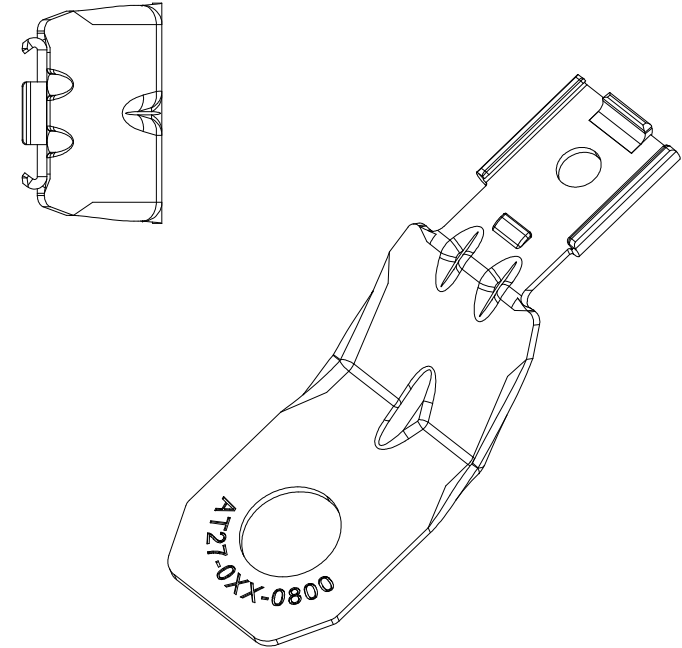

REVISIONS					
REV	ECO	DESCRIPTION	DATE	BY	APPR
A1	-	RELEASE NEW PRODUCT	29/AUG/19	ROOKIE	TOMMY

TITLE: MOUNTING CLIP, 8 POS, AT, METAL
 DWG NO.: AT27-0XX-0800
 REV: A1
 SH: 1
 OF: 1

NOTES: UNLESS OTHERWISE SPECIFIED

- USE WITH CONNECTORS
 A. AT04-08P* (* =ALL MODIFICATIONS AND/OR COLORS)
- RoHS COMPLIANT
- ALL DIMENSIONS ARE FOR REFERENCE USE ONLY.

△ PART INFORMATION:

PART NUMBER	MATERIAL	HOLE DIAMETER
AT27-001-0800	STAINLESS STEEL	11.0mm
AT27-002-0800	STEEL-ZINC PLATED	13.0mm
AT27-006-0800	STAINLESS STEEL	13.0mm
AT27-014-0800	STEEL-ZINC PLATED	8.2mm

SEE TABLE		REF:1027-001-0800,1027-002-0800,1027-006-0800,1027-014-0800	
QUANTITY	PART NUMBER	DESCRIPTION	ITEM
MATERIALS LIST			
UNLESS OTHERWISE SPECIFIED 1) All dimensions are in metric(mm). 2) Tolerances are as follows: 1 PL DEC ±0.30 2 PL DEC ±0.15 3 PL DEC ±0.08 Fractions ±1/64 Angles ±1° 3) Note reference = △		SINE Systems Corporation A Subsidiary of Amphenol Corporation 44724 Morley Drive Clinton Township, MI 48036	
SIGNATURES DATE DRAWN: ROOKIE 29/AUG/19 CHECKED: ORONLI 29/AUG/19 ENGINEER: APPROVAL: TOMMY XIE 29/AUG/19 CUSTOMER:		MOUNTING CLIP, 8 POS, AT SERIES, METAL	
MATERIAL SPECIFICATIONS: PROCESS SPECIFICATIONS: NEXT ASSY:		THIS DRAWING IS SUPPLIED FOR INFORMATION ONLY. DESIGN FEATURES, SPECIFICATIONS AND PERFORMANCE DATA SHOWN HEREON ARE THE PROPERTY OF THE AMPHENOL CORPORATION. NO RIGHTS OF REPRODUCTION ARE IMPLIED. ALL DIMENSIONS ARE SUBJECT TO NORMAL MANUFACTURING VARIATIONS.	
SIZE: B SCALE: NONE		PSCM NO. _____ DWG NO.: AT27-0XX-0800 REVISION: A1 SHEET 1 OF 1	