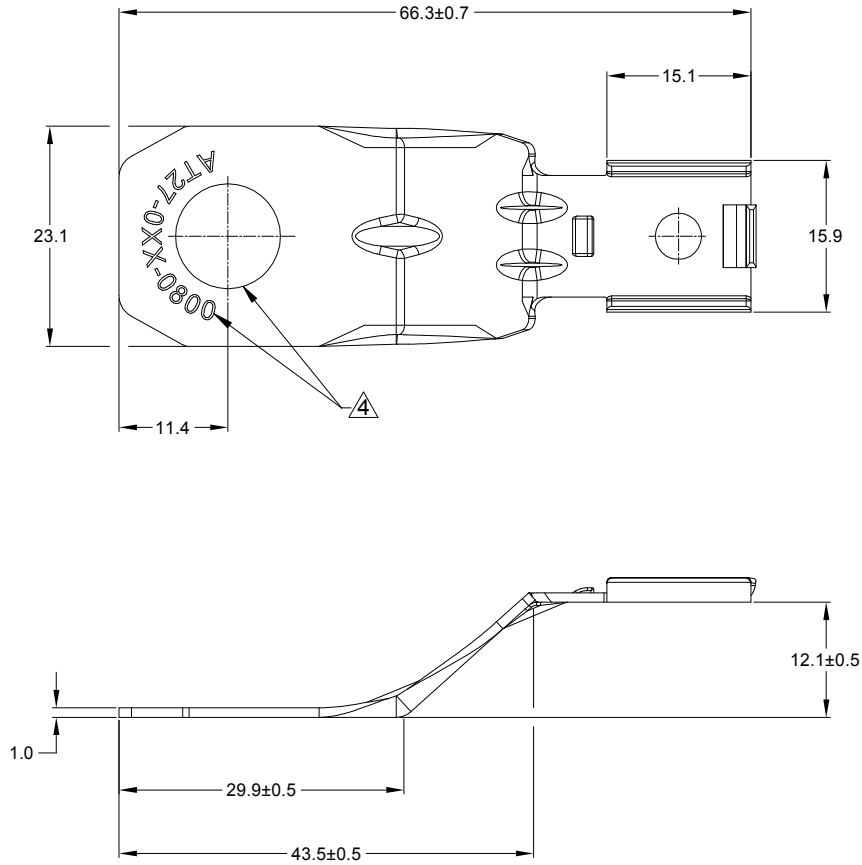

REVISIONS					
REV	ECO	DESCRIPTION	DATE	BY	APPR
A1	-	RELEASE NEW PRODUCT	29/AUG/19	ROOKIE	TOMMY

TITLE: MOUNTING CLIP, 8 POS, AT, METAL
 DWG NO.: AT27-0XX-0800
 REV: A1
 SH: 1
 OF: 1

NOTES: UNLESS OTHERWISE SPECIFIED

- USE WITH CONNECTORS
 A. AT04-08P* (* =ALL MODIFICATIONS AND/OR COLORS)
- RoHS COMPLIANT
- ALL DIMENSIONS ARE FOR REFERENCE USE ONLY.

△ PART INFORMATION:

PART NUMBER	MATERIAL	HOLE DIAMETER
AT27-001-0800	STAINLESS STEEL	11.0mm
AT27-002-0800	STEEL-ZINC PLATED	13.0mm
AT27-006-0800	STAINLESS STEEL	13.0mm
AT27-014-0800	STEEL-ZINC PLATED	8.2mm

SEE TABLE		REF:1027-001-0800,1027-002-0800,1027-006-0800,1027-014-0800	
QUANTITY	PART NUMBER	DESCRIPTION	ITEM
MATERIALS LIST			
UNLESS OTHERWISE SPECIFIED 1) All dimensions are in metric(mm). 2) Tolerances are as follows: 1 PL DEC ±0.30 2 PL DEC ±0.15 3 PL DEC ±0.08 Fractions ±1/64 Angles ±1° 3) Note reference = △		SINE Systems Corporation A Subsidiary of Amphenol Corporation 44724 Morley Drive Clinton Township, MI 48036	
SIGNATURES DATE DRAWN: ROOKIE 29/AUG/19 CHECKED: ORONLI 29/AUG/19 ENGINEER: APPROVAL: TOMMY XIE 29/AUG/19 CUSTOMER:		MOUNTING CLIP, 8 POS, AT SERIES, METAL	
MATERIAL SPECIFICATIONS: PROCESS SPECIFICATIONS: NEXT ASSY:		THIS DRAWING IS SUPPLIED FOR INFORMATION ONLY. DESIGN FEATURES, SPECIFICATIONS AND PERFORMANCE DATA SHOWN HEREON ARE THE PROPERTY OF THE AMPHENOL CORPORATION. NO RIGHTS OF REPRODUCTION ARE IMPLIED. ALL DIMENSIONS ARE SUBJECT TO NORMAL MANUFACTURING VARIATIONS.	
SIZE: B SCALE: NONE		PSCM NO. _____ DWG NO.: AT27-0XX-0800 REVISION: A1 SHEET 1 OF 1	