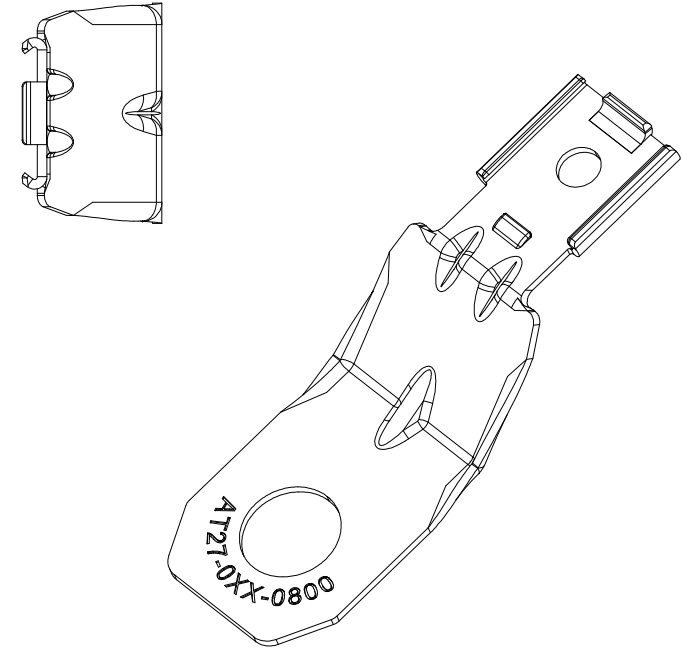

REVISIONS					
REV	ECO	DESCRIPTION	DATE	BY	APPR
A1	-	RELEASE NEW PRODUCT	29/AUG/19	ROOKIE	TOMMY

TITLE: MOUNTING CLIP, 8 POS, AT, METAL  
 DWG NO: AT27-0XX-0800  
 REV: A1  
 SH: 1  
 OF: 1

**△ PART INFORMATION:**

PART NUMBER	MATERIAL	HOLE DIAMETER
AT27-001-0800	STAINLESS STEEL	11.0mm
AT27-002-0800	STEEL-ZINC PLATED	13.0mm
AT27-006-0800	STAINLESS STEEL	13.0mm
AT27-014-0800	STEEL-ZINC PLATED	8.2mm

NOTES: UNLESS OTHERWISE SPECIFIED

- USE WITH CONNECTORS  
A. AT04-08P\* (\* =ALL MODIFICATIONS AND/OR COLORS )
- RoHS COMPLIANT
- ALL DIMENSIONS ARE FOR REFERENCE USE ONLY.

SEE TABLE		REF:1027-001-0800,1027-002-0800,1027-006-0800,1027-014-0800	
QUANTITY	PART NUMBER	DESCRIPTION	ITEM
<b>MATERIALS LIST</b>			
<b>UNLESS OTHERWISE SPECIFIED</b> 1) All dimensions are in metric(mm). 2) Tolerances are as follows: 1 PL DEC ±0.30 2 PL DEC ±0.15 3 PL DEC ±0.08 Fractions ±1/64 Angles ±1° 3) Note reference = △		<b>SINE Systems Corporation</b> A Subsidiary of Amphenol Corporation 44724 Morley Drive Clinton Township, MI 48036	
SIGNATURES: DRAWN: ROOKIE 29/AUG/19 CHECKED: ORONLI 29/AUG/19 ENGINEER: APPROVAL: TOMMY XIE 29/AUG/19		CUSTOMER: THIS DRAWING IS SUPPLIED FOR INFORMATION ONLY. DESIGN FEATURES, SPECIFICATIONS AND PERFORMANCE DATA SHOWN HEREON ARE THE PROPERTY OF THE AMPHENOL CORPORATION. NO RIGHTS OF REPRODUCTION ARE IMPLIED. ALL DIMENSIONS ARE SUBJECT TO NORMAL MANUFACTURING VARIATIONS.	
MATERIAL SPECIFICATIONS:		MOUNTING CLIP, 8 POS, AT SERIES, METAL	
PROCESS SPECIFICATIONS:		SIZE: B SCALE: NONE	PSCM NO: DWG NO: AT27-0XX-0800 REVISION: A1
NEXT ASSY:		SHEET 1 OF 1	