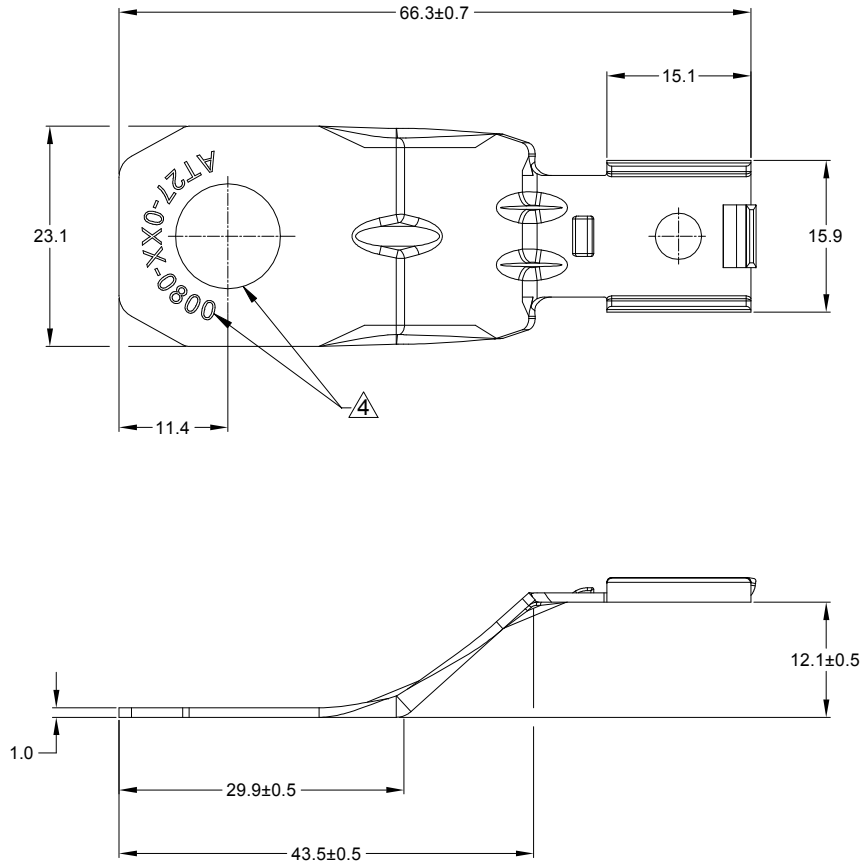

REVISIONS					
REV	ECO	DESCRIPTION	DATE	BY	APPR
A1	-	RELEASE NEW PRODUCT	29/AUG/19	ROOKIE	TOMMY

TITLE: MOUNTING CLIP, 8 POS, AT, METAL  
 DWG NO: AT27-0XX-0800  
 REV: A1  
 SH: 1  
 OF: 1

**△ PART INFORMATION:**

PART NUMBER	MATERIAL	HOLE DIAMETER
AT27-001-0800	STAINLESS STEEL	11.0mm
AT27-002-0800	STEEL-ZINC PLATED	13.0mm
AT27-006-0800	STAINLESS STEEL	13.0mm
AT27-014-0800	STEEL-ZINC PLATED	8.2mm

NOTES: UNLESS OTHERWISE SPECIFIED

- USE WITH CONNECTORS  
A. AT04-08P\* (\* =ALL MODIFICATIONS AND/OR COLORS )
- RoHS COMPLIANT
- ALL DIMENSIONS ARE FOR REFERENCE USE ONLY.

SEE TABLE		REF:1027-001-0800,1027-002-0800,1027-006-0800,1027-014-0800	
QUANTITY	PART NUMBER	DESCRIPTION	ITEM
<b>MATERIALS LIST</b>			
<b>UNLESS OTHERWISE SPECIFIED</b> 1) All dimensions are in metric(mm). 2) Tolerances are as follows: 1 PL DEC ±0.30 2 PL DEC ±0.15 3 PL DEC ±0.08 Fractions ±1/64 Angles ±1° 3) Note reference = △		<b>SINE Systems Corporation</b> A Subsidiary of Amphenol Corporation 44724 Morley Drive Clinton Township, MI 48036	
SIGNATURES: DRAWN: ROOKIE 29/AUG/19 CHECKED: ORONLI 29/AUG/19 ENGINEER: APPROVAL: TOMMY XIE 29/AUG/19		CUSTOMER: THIS DRAWING IS SUPPLIED FOR INFORMATION ONLY. DESIGN FEATURES, SPECIFICATIONS AND PERFORMANCE DATA SHOWN HEREON ARE THE PROPERTY OF THE AMPHENOL CORPORATION. NO RIGHTS OF REPRODUCTION ARE IMPLIED. ALL DIMENSIONS ARE SUBJECT TO NORMAL MANUFACTURING VARIATIONS.	
MATERIAL SPECIFICATIONS:		MOUNTING CLIP, 8 POS, AT SERIES, METAL	
PROCESS SPECIFICATIONS:		SIZE: B SCALE: NONE	PSCM NO: DWG NO: AT27-0XX-0800 REVISION: A1
NEXT ASSY:		SHEET 1 OF 1	