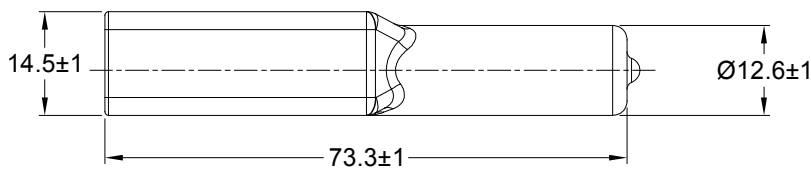

REVISIONS					
REV	ECO	DESCRIPTION	DATE	BY	APPR
A1	-	RELEASE NUMBER	28AUG19	BROOK	TOMMY

PART NUMBER CHART	
COLOR	PART NUMBER
GREY	AT2P-BT
BLACK	AT2P-BT-BK
YELLOW	AT2P-BT-YW

NOTES: UNLESS OTHERWISE SPECIFIED

- THIS PART IS USED ON AT04-2P RECEPTACLE ANY MODIFICATION DOES NOT INCLUDE AN END CAP.
- TEMPERATURE RATING : -29°C TO +100°C [-20°F TO +212°F]
- ALL DIMENSIONS ARE FOR REFERENCE USE ONLY.

SEE PART NUMBER CHART		REF:DT2P-BT ,DT2P-BT-BK ,DT2P-BT-YW		ITEM
QUANTITY	PART NUMBER	DESCRIPTION		ITEM
MATERIALS LIST				
UNLESS OTHERWISE SPECIFIED 1) All dimensions are in metric(mm). 2) Tolerances are as follows: 1 PL DEC ±0.30 Fractions ±1/64 2 PL DEC ±0.15 Angles ±1° 3 PL DEC ±0.08 3) Note reference =		SIGNATURES DATE DRAWN: BROOK.DING 28AUG19 CHECKED: ORION.LI 28AUG19 ENGINEER: APPROVAL: TOMMY.XIE 28AUG19 CUSTOMER:		<h1>Amphenol</h1> Sine Systems - www.amphenol-sine.com 44724 Morley Drive Clinton Township, MI 48036
MATERIAL SPECIFICATIONS: PVC		THIS DRAWING IS SUPPLIED FOR INFORMATION ONLY. DESIGN FEATURES, SPECIFICATIONS AND PERFORMANCE DATA SHOWN HEREON ARE THE PROPERTY OF THE AMPHENOL CORPORATION. NO RIGHTS OF REPRODUCTION ARE IMPLIED. ALL DIMENSIONS ARE SUBJECT TO NORMAL MANUFACTURING VARIATIONS.		BOOT, AT, 2 WAY, RECEPTACLE
PROCESS SPECIFICATIONS: NEXT ASSY:		SIZE TYPE DWG NO: A C- AT2P-BT-XX		REVISION A1
		SCALE: NONE		SHEET 1 OF 1