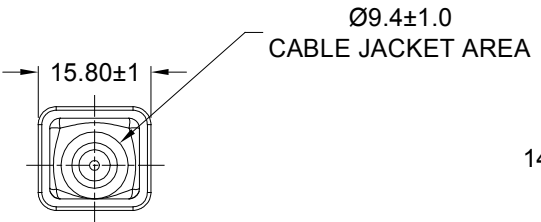

REVISIONS					
REV	ECO	DESCRIPTION	DATE	BY	APPR
A1	-	RELEASE NUMBER	28AUG19	BROOK	TOMMY

PART NUMBER CHART	
COLOR	PART NUMBER
GREY	AT2P-BT
BLACK	AT2P-BT-BK
YELLOW	AT2P-BT-YW

NOTES: UNLESS OTHERWISE SPECIFIED

- THIS PART IS USED ON AT04-2P RECEPTACLE ANY MODIFICATION DOES NOT INCLUDE AN END CAP.
- TEMPERATURE RATING : -29°C TO +100°C [-20°F TO +212°F]
- ALL DIMENSIONS ARE FOR REFERENCE USE ONLY.

SEE PART NUMBER CHART		REF:DT2P-BT ,DT2P-BT-BK ,DT2P-BT-YW		ITEM
QUANTITY	PART NUMBER	DESCRIPTION		ITEM
MATERIALS LIST				
UNLESS OTHERWISE SPECIFIED 1) All dimensions are in metric(mm). 2) Tolerances are as follows: 1 PL DEC ±0.30 Fractions ±1/64 2 PL DEC ±0.15 Angles ±1° 3 PL DEC ±0.08 3) Note reference =		SIGNATURES DATE DRAWN: BROOK.DING 28AUG19 CHECKED: ORION.LI 28AUG19 ENGINEER: APPROVAL: TOMMY.XIE 28AUG19 CUSTOMER:		<h1>Amphenol</h1> Sine Systems - www.amphenol-sine.com 44724 Morley Drive Clinton Township, MI 48036
MATERIAL SPECIFICATIONS: PVC		THIS DRAWING IS SUPPLIED FOR INFORMATION ONLY. DESIGN FEATURES, SPECIFICATIONS AND PERFORMANCE DATA SHOWN HEREON ARE THE PROPERTY OF THE AMPHENOL CORPORATION. NO RIGHTS OF REPRODUCTION ARE IMPLIED. ALL DIMENSIONS ARE SUBJECT TO NORMAL MANUFACTURING VARIATIONS.		BOOT, AT, 2 WAY, RECEPTACLE
PROCESS SPECIFICATIONS: NEXT ASSY:		SIZE TYPE DWG NO: A C- AT2P-BT-XX		REVISION A1
		SCALE: NONE		SHEET 1 OF 1