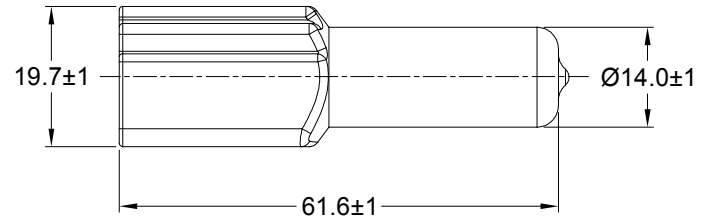

REVISIONS					
REV	ECO	DESCRIPTION	DATE	BY	APPR
A1	-	RELEASE NUMBER	28AUG19	BROOK	TOMMY

PART NUMBER CHART	
COLOR	PART NUMBER
GREY	AT2S-BT
BLACK	AT2S-BT-BK
YELLOW	AT2S-BT-YW

NOTES: UNLESS OTHERWISE SPECIFIED

- THIS PART IS USED ON AT06-2S PLUG WITH ANY MODIFICATION THAT DOES NOT INCLUDE AN END CAP.
- TEMPERATURE RATING : -29°C TO +100°C [-20°F TO +212°F]
- ALL DIMENSIONS ARE FOR REFERENCE USE ONLY.

SEE PART NUMBER CHART		REF: DT2S-BT, DT2S-BT-BK, DT2S-BT-YW		
PART NUMBER		DESCRIPTION		ITEM
QUANTITY	MATERIALS LIST			
UNLESS OTHERWISE SPECIFIED 1) All dimensions are in metric(mm). 2) Tolerances are as follows: 1 PL DEC ±0.30 Fractions ±1/64 2 PL DEC ±0.15 Angles ±1° 3 PL DEC ±0.08 3) Note reference =		SIGNATURES DRAWN: BROOK.DING CHECKED: ORION.LI ENGINEER: APPROVAL: TOMMY.XIE CUSTOMER:		DATE 28AUG19 28AUG19 28AUG19
MATERIAL SPECIFICATIONS: PVC		THIS DRAWING IS SUPPLIED FOR INFORMATION ONLY. DESIGN FEATURES, SPECIFICATIONS AND PERFORMANCE DATA SHOWN HEREON ARE THE PROPERTY OF THE AMPHENOL CORPORATION. NO RIGHTS OF REPRODUCTION ARE IMPLIED. ALL DIMENSIONS ARE SUBJECT TO NORMAL MANUFACTURING VARIATIONS.		Amphenol Sine Systems - www.amphenol-sine.com 44724 Morley Drive Clinton Township, MI 48036
PROCESS SPECIFICATIONS:		SIZE: A TYPE: C- SCALE: NONE		DWG NO: AT2S-BT-XX REVISION: A1
NEXT ASSY:		SHEET 1 OF 1		