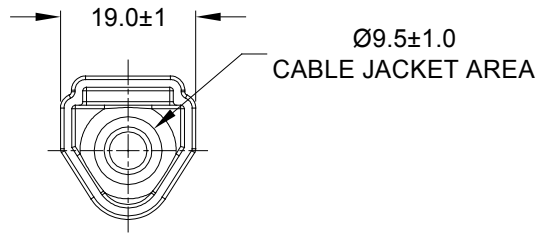

REVISIONS					
REV	ECO	DESCRIPTION	DATE	BY	APPR
A1	-	RELEASE NUMBER	28AUG19	BROOK	TOMMY

PART NUMBER CHART	
COLOR	PART NUMBER
GREY	AT3P-BT
BLACK	AT3P-BT-BK
YELLOW	AT3P-BT-YW

NOTES: UNLESS OTHERWISE SPECIFIED

- THIS PART IS USED ON AT04-3P RECEPTACLE
ANY MODIFICATION DOES NOT INCLUDE AN END CAP.
- TEMPERATURE RATING : -29°C TO +100°C [-20°F TO +212°F]
- ALL DIMENSIONS ARE FOR REFERENCE USE ONLY.

SEE PART NUMBER CHART		REF:DT3P-BT , DT3P-BT-BK , DT3P-BT-YW		
PART NUMBER		DESCRIPTION		ITEM
QUANTITY	MATERIALS LIST			
UNLESS OTHERWISE SPECIFIED 1) All dimensions are in metric(mm). 2) Tolerances are as follows: 1 PL DEC ±0.30 Fractions ±1/64 2 PL DEC ±0.15 Angles ±1° 3 PL DEC ±0.08 3) Note reference =		SIGNATURES DATE DRAWN: BROOK.DING 28AUG19 CHECKED: ORION.LI 28AUG19 ENGINEER: APPROVAL: TOMMY.XIE 28AUG19 CUSTOMER:		<h1 style="text-align: center;">Amphenol</h1> <p style="text-align: center;">Sine Systems - www.amphenol-sine.com 44724 Morley Drive Clinton Township, MI 48036</p>
MATERIAL SPECIFICATIONS: <p style="text-align: center;">PVC</p>		THIS DRAWING IS SUPPLIED FOR INFORMATION ONLY. DESIGN FEATURES, SPECIFICATIONS AND PERFORMANCE DATA SHOWN HEREON ARE THE PROPERTY OF THE AMPHENOL CORPORATION. NO RIGHTS OF REPRODUCTION ARE IMPLIED. ALL DIMENSIONS ARE SUBJECT TO NORMAL MANUFACTURING VARIATIONS.		
PROCESS SPECIFICATIONS:		SIZE TYPE DWG NO: REVISION A C- AT3P-BT-XX A1		
NEXT ASSY:		SCALE: NONE		SHEET 1 OF 1