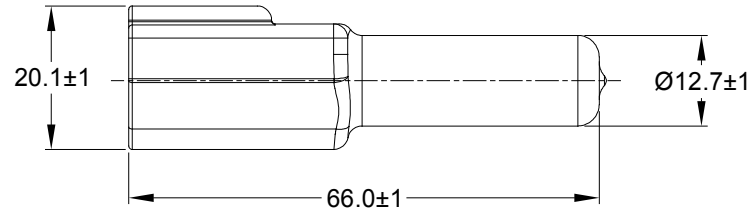

REVISIONS					
REV	ECO	DESCRIPTION	DATE	BY	APPR
A1	-	RELEASE NUMBER	28AUG19	BROOK	TOMMY

PART NUMBER CHART	
COLOR	PART NUMBER
GREY	AT3P-BT
BLACK	AT3P-BT-BK
YELLOW	AT3P-BT-YW

NOTES: UNLESS OTHERWISE SPECIFIED

- THIS PART IS USED ON AT04-3P RECEPTACLE
ANY MODIFICATION DOES NOT INCLUDE AN END CAP.
- TEMPERATURE RATING : -29°C TO +100°C [-20°F TO +212°F]
- ALL DIMENSIONS ARE FOR REFERENCE USE ONLY.

SEE PART NUMBER CHART		REF:DT3P-BT , DT3P-BT-BK , DT3P-BT-YW		
PART NUMBER		DESCRIPTION		ITEM
QUANTITY	MATERIALS LIST			
UNLESS OTHERWISE SPECIFIED 1) All dimensions are in metric(mm). 2) Tolerances are as follows: 1 PL DEC ±0.30 Fractions ±1/64 2 PL DEC ±0.15 Angles ±1° 3 PL DEC ±0.08 3) Note reference =		SIGNATURES DATE DRAWN: BROOK.DING 28AUG19 CHECKED: ORION.LI 28AUG19 ENGINEER: APPROVAL: TOMMY.XIE 28AUG19 CUSTOMER:		<h1 style="text-align: center;">Amphenol</h1> <p style="text-align: center;">Sine Systems - www.amphenol-sine.com 44724 Morley Drive Clinton Township, MI 48036</p>
MATERIAL SPECIFICATIONS: <p style="text-align: center;">PVC</p>		THIS DRAWING IS SUPPLIED FOR INFORMATION ONLY. DESIGN FEATURES, SPECIFICATIONS AND PERFORMANCE DATA SHOWN HEREON ARE THE PROPERTY OF THE AMPHENOL CORPORATION. NO RIGHTS OF REPRODUCTION ARE IMPLIED. ALL DIMENSIONS ARE SUBJECT TO NORMAL MANUFACTURING VARIATIONS.		
PROCESS SPECIFICATIONS:		SIZE TYPE DWG NO: REVISION A C- AT3P-BT-XX A1		
NEXT ASSY:		SCALE: NONE		SHEET 1 OF 1