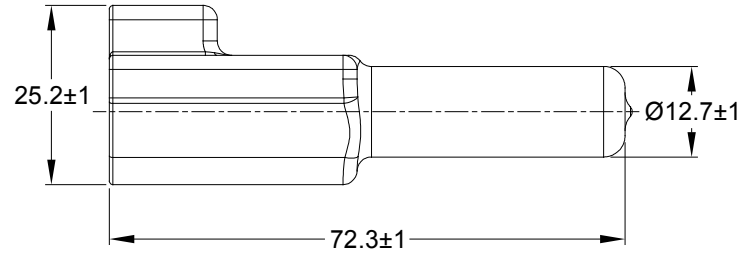

REVISIONS					
REV	ECO	DESCRIPTION	DATE	BY	APPR
A1	-	RELEASE NUMBER	28AUG19	BROOK	TOMMY

PART NUMBER CHART	
COLOR	PART NUMBER
GREY	AT3S-BT
BLACK	AT3S-BT-BK
YELLOW	AT3S-BT-YW

NOTES: UNLESS OTHERWISE SPECIFIED

- THIS PART IS USED ON AT06-3S PLUG WITH ANY MODIFICATION THAT DOES NOT INCLUDE AN END CAP.
- TEMPERATURE RATING : -29°C TO +100°C [-20°F TO +212°F]
- ALL DIMENSIONS ARE FOR REFERENCE USE ONLY.

SEE PART NUMBER CHART		REF : DT3S-BT ,DT3S-BT-BK ,ST3S-B-YW		
PART NUMBER		DESCRIPTION		ITEM
QUANTITY	MATERIALS LIST			
UNLESS OTHERWISE SPECIFIED 1) All dimensions are in metric(mm). 2) Tolerances are as follows: 1 PL DEC ±0.30 2 PL DEC ±0.15 3 PL DEC ±0.08 Fractions ±1/64 Angles ±1° 3) Note reference =		SIGNATURES DRAWN: BROOK.DING CHECKED: ORION.LI ENGINEER: APPROVAL: TOMMY.XIE CUSTOMER:		DATE 28AUG19 28AUG19 28AUG19
MATERIAL SPECIFICATIONS: PVC		THIS DRAWING IS SUPPLIED FOR INFORMATION ONLY. DESIGN FEATURES, SPECIFICATIONS AND PERFORMANCE DATA SHOWN HEREON ARE THE PROPERTY OF THE AMPHENOL CORPORATION. NO RIGHTS OF REPRODUCTION ARE IMPLIED. ALL DIMENSIONS ARE SUBJECT TO NORMAL MANUFACTURING VARIATIONS.		Amphenol Sine Systems - www.amphenol-sine.com 44724 Morley Drive Clinton Township, MI 48036
PROCESS SPECIFICATIONS:		SIZE: A TYPE: C- DWG NO: AT3S-BT-XX REVISION: A1		BOOT, AT, 3 WAY, PLUG
NEXT ASSY:		SCALE: NONE		SHEET 1 OF 1