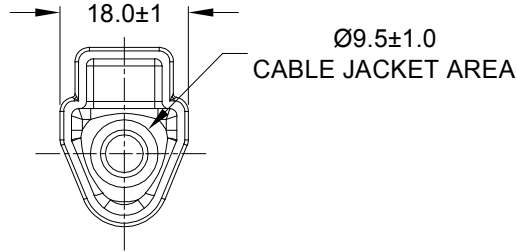

REVISIONS					
REV	ECO	DESCRIPTION	DATE	BY	APPR
A1	-	RELEASE NUMBER	28AUG19	BROOK	TOMMY

PART NUMBER CHART	
COLOR	PART NUMBER
GREY	AT3S-BT
BLACK	AT3S-BT-BK
YELLOW	AT3S-BT-YW

NOTES: UNLESS OTHERWISE SPECIFIED

- THIS PART IS USED ON AT06-3S PLUG WITH ANY MODIFICATION THAT DOES NOT INCLUDE AN END CAP.
- TEMPERATURE RATING : -29°C TO +100°C [-20°F TO +212°F]
- ALL DIMENSIONS ARE FOR REFERENCE USE ONLY.

SEE PART NUMBER CHART		REF : DT3S-BT ,DT3S-BT-BK ,ST3S-B-YW		
PART NUMBER		DESCRIPTION		ITEM
QUANTITY	MATERIALS LIST			
UNLESS OTHERWISE SPECIFIED 1) All dimensions are in metric(mm). 2) Tolerances are as follows: 1 PL DEC ±0.30 2 PL DEC ±0.15 3 PL DEC ±0.08 Fractions ±1/64 Angles ±1° 3) Note reference =		SIGNATURES DRAWN: BROOK.DING CHECKED: ORION.LI ENGINEER: APPROVAL: TOMMY.XIE CUSTOMER:		DATE 28AUG19 28AUG19 28AUG19
MATERIAL SPECIFICATIONS: PVC		THIS DRAWING IS SUPPLIED FOR INFORMATION ONLY. DESIGN FEATURES, SPECIFICATIONS AND PERFORMANCE DATA SHOWN HEREON ARE THE PROPERTY OF THE AMPHENOL CORPORATION. NO RIGHTS OF REPRODUCTION ARE IMPLIED. ALL DIMENSIONS ARE SUBJECT TO NORMAL MANUFACTURING VARIATIONS.		Amphenol Sine Systems - www.amphenol-sine.com 44724 Morley Drive Clinton Township, MI 48036
PROCESS SPECIFICATIONS:		SIZE: A TYPE: C- DWG NO: AT3S-BT-XX REVISION: A1		BOOT, AT, 3 WAY, PLUG
NEXT ASSY:		SCALE: NONE		SHEET 1 OF 1