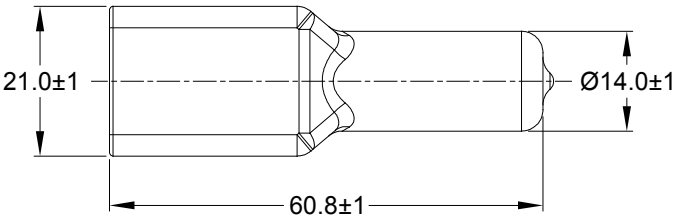

REVISIONS					
REV	ECO	DESCRIPTION	DATE	BY	APPR
A1	-	RELEASE NUMBER	28AUG19	BROOK	TOMMY

PART NUMBER CHART	
COLOR	PART NUMBER
GREY	AT4P-BT
BLACK	AT4P-BT-BK
YELLOW	AT4P-BT-YW

NOTES: UNLESS OTHERWISE SPECIFIED

- THIS PART IS USED ON AT04-4P RECEPTACLE ANY MODIFICATION DOES NOT INCLUDE AN END CAP.
- TEMPERATURE RATING : -29°C TO +100°C [-20°F TO +212°F]
- ALL DIMENSIONS ARE FOR REFERENCE USE ONLY.

SEE PART NUMBER CHART		REF: DT4P-BT, DT4P-BT-BK, DT4P-BT-YW			
PART NUMBER		DESCRIPTION			
QUANTITY	MATERIALS LIST			ITEM	
UNLESS OTHERWISE SPECIFIED 1) All dimensions are in metric (mm). 2) Tolerances are as follows: 1 PL DEC ±0.30 2 PL DEC ±0.15 3 PL DEC ±0.08 Fractions ±1/64 Angles ±1° 3) Note reference =		SIGNATURES DRAWN: BROOK.DING CHECKED: ORION.LI ENGINEER: APPROVAL: TOMMY.XIE CUSTOMER:		DATE 28AUG19 28AUG19 28AUG19	
MATERIAL SPECIFICATIONS: PVC		THIS DRAWING IS SUPPLIED FOR INFORMATION ONLY. DESIGN FEATURES, SPECIFICATIONS AND PERFORMANCE DATA SHOWN HEREON ARE THE PROPERTY OF THE AMPHENOL CORPORATION. NO RIGHTS OF REPRODUCTION ARE IMPLIED. ALL DIMENSIONS ARE SUBJECT TO NORMAL MANUFACTURING VARIATIONS.		Amphenol Sine Systems - www.amphenol-sine.com 44724 Morley Drive Clinton Township, MI 48036	
PROCESS SPECIFICATIONS:		SIZE: A C-		DWG NO: AT4P-BT-XX	
NEXT ASSY:		SCALE: NONE		REVISION: A1	
				SHEET 1 OF 1	