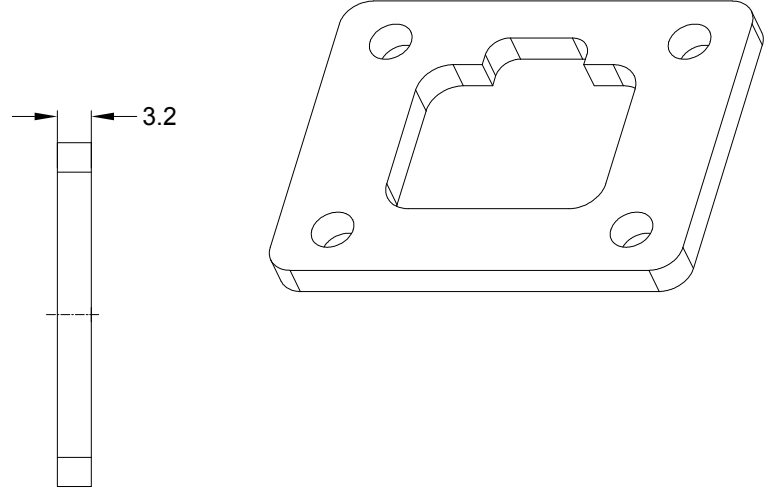

REVISIONS					
REV	ECO	DESCRIPTION	DATE	BY	APPR
A1	--	RELEASE NEW PRODUCT	04/SEP/19	JOE	TOMMY

**NOTES: UNLESS OTHERWISE SPECIFIED**

1. MATERIAL: CLD CELL SPONGE
2. COLORS: BLACK
3. RoHS COMPLIANT
4. USE WITH AT04-4P-L012/LE11/CLXX (XX=ALL MODIFICATIONS)
5. ALL DIMENSIONS ARE FOR REFERENCE USE ONLY.

AT4P-L012-GKT		REF:DT4P-L012-GKT	
PART NUMBER		DESCRIPTION	
QUANTITY	MATERIALS LIST		
<p><b>UNLESS OTHERWISE SPECIFIED</b></p> <p>1) All dimensions are in metric(mm).</p> <p>2) Tolerances are as follows:</p> <p>1 PL DEC ±0.30    Fractions ±1/64</p> <p>2 PL DEC ±0.15    Angles ±1°</p> <p>3 PL DEC ±0.08</p> <p>3) Note reference = </p>		<p><b>SIGNATURES</b>    <b>DATE</b></p> <p>DRAWN: <b>JOE.SONG</b>    04/SEP/19</p> <p>CHECKED: <b>ORION.LI</b>    04/SEP/19</p> <p>ENGINEER:</p> <p>APPROVAL: <b>TOMMY.XIE</b>    04/SEP/19</p> <p>CUSTOMER:</p>	
MATERIAL SPECIFICATIONS:		<p><b>Amphenol</b></p> <p>Sine Systems - www.amphenol-sine.com 44724 Morley Drive Clinton Township, MI 48036</p>	
PROCESS SPECIFICATIONS:		<p>GASKET,RECEPTACLE,4 PIN,AT SERIES</p>	
NEXT ASSY:		<p>THIS DRAWING IS SUPPLIED FOR INFORMATION ONLY. DESIGN FEATURES, SPECIFICATIONS AND PERFORMANCE DATA SHOWN HEREON ARE THE PROPERTY OF THE AMPHENOL CORPORATION. NO RIGHTS OF REPRODUCTION ARE IMPLIED. ALL DIMENSIONS ARE SUBJECT TO NORMAL MANUFACTURING VARIATIONS.</p>	
		<p>SIZE: <b>A</b>    TYPE: <b>C-</b></p> <p>SCALE: NONE</p>	<p>DWG NO: <b>AT4P-L012-GKT</b></p> <p>REVISION: <b>A1</b></p> <p>SHEET 1 OF 1</p>