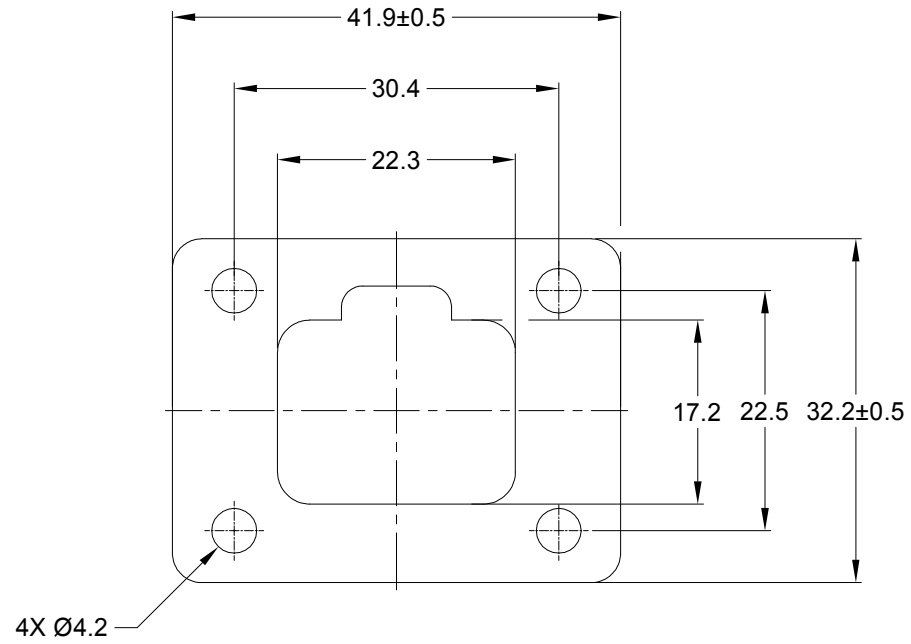

REVISIONS					
REV	ECO	DESCRIPTION	DATE	BY	APPR
A1	--	RELEASE NEW PRODUCT	04/SEP/19	JOE	TOMMY

**NOTES: UNLESS OTHERWISE SPECIFIED**

1. MATERIAL: CLD CELL SPONGE
2. COLORS: BLACK
3. RoHS COMPLIANT
4. USE WITH AT04-4P-L012/LE11/CLXX (XX=ALL MODIFICATIONS)
5. ALL DIMENSIONS ARE FOR REFERENCE USE ONLY.

AT4P-L012-GKT		REF:DT4P-L012-GKT	
PART NUMBER		DESCRIPTION	
QUANTITY	MATERIALS LIST		
<p><b>UNLESS OTHERWISE SPECIFIED</b></p> <p>1) All dimensions are in metric(mm).</p> <p>2) Tolerances are as follows:</p> <p>1 PL DEC ±0.30    Fractions ±1/64</p> <p>2 PL DEC ±0.15    Angles ±1°</p> <p>3 PL DEC ±0.08</p> <p>3) Note reference = </p>		<p><b>SIGNATURES</b>    <b>DATE</b></p> <p>DRAWN: <b>JOE.SONG</b>    04/SEP/19</p> <p>CHECKED: <b>ORION.LI</b>    04/SEP/19</p> <p>ENGINEER:</p> <p>APPROVAL: <b>TOMMY.XIE</b>    04/SEP/19</p> <p>CUSTOMER:</p>	
MATERIAL SPECIFICATIONS:		<p><b>Amphenol</b></p> <p>Sine Systems - www.amphenol-sine.com 44724 Morley Drive Clinton Township, MI 48036</p>	
PROCESS SPECIFICATIONS:		<p>GASKET,RECEPTACLE,4 PIN,AT SERIES</p>	
NEXT ASSY:		<p>THIS DRAWING IS SUPPLIED FOR INFORMATION ONLY. DESIGN FEATURES, SPECIFICATIONS AND PERFORMANCE DATA SHOWN HEREON ARE THE PROPERTY OF THE AMPHENOL CORPORATION. NO RIGHTS OF REPRODUCTION ARE IMPLIED. ALL DIMENSIONS ARE SUBJECT TO NORMAL MANUFACTURING VARIATIONS.</p>	
		<p>SIZE: <b>A</b>    TYPE: <b>C-</b></p> <p>SCALE: NONE</p>	<p>DWG NO: <b>AT4P-L012-GKT</b></p> <p>REVISION: <b>A1</b></p> <p>SHEET 1 OF 1</p>