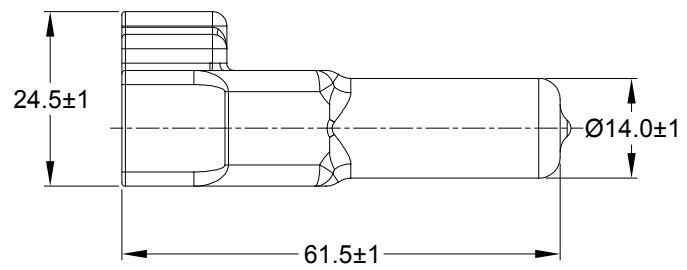

REVISIONS					
REV	ECO	DESCRIPTION	DATE	BY	APPR
A1	-	RELEASE NUMBER	28AUG19	BROOK	TOMMY

PART NUMBER CHART	
COLOR	PART NUMBER
GREY	AT4S-BT
BLACK	AT4S-BT-BK
YELLOW	AT4S-BT-YW

NOTES: UNLESS OTHERWISE SPECIFIED

- THIS PART IS USED ON AT06-4S PLUG WITH ANY MODIFICATION THAT DOES NOT INCLUDE AN END CAP.
- TEMPERATURE RATING : -29°C TO +100°C [-20°F TO +212°F]
- ALL DIMENSIONS ARE FOR REFERENCE USE ONLY.

SEE PART NUMBER CHART		REF : DT4S-BT , DT4S-BT-BK , DT4S-BT-YW			
PART NUMBER		DESCRIPTION			
QUANTITY	MATERIALS LIST			ITEM	
UNLESS OTHERWISE SPECIFIED		SIGNATURES		DATE	
1) All dimensions are in metric(mm).		DRAWN: BROOK.DING		28AUG19	
2) Tolerances are as follows:		CHECKED: ORION.LI		28AUG19	
1 PL DEC ±0.30		ENGINEER:			
2 PL DEC ±0.15		APPROVAL: TOMMY.XIE		28AUG19	
3 PL DEC ±0.08		CUSTOMER:			
Fractions ±1/64		THIS DRAWING IS SUPPLIED FOR INFORMATION ONLY. DESIGN FEATURES, SPECIFICATIONS AND PERFORMANCE DATA SHOWN HEREON ARE THE PROPERTY OF THE AMPHENOL CORPORATION. NO RIGHTS OF REPRODUCTION ARE IMPLIED. ALL DIMENSIONS ARE SUBJECT TO NORMAL MANUFACTURING VARIATIONS.		SIZE	
Angles ±1°		MATERIAL SPECIFICATIONS:		TYPE	
3) Note reference =		PVC		DWG NO:	
		PROCESS SPECIFICATIONS:		AT4S-BT-XX	
		NEXT ASSY:		REVISION	
				A1	
		SCALE: NONE		SHEET 1 OF 1	