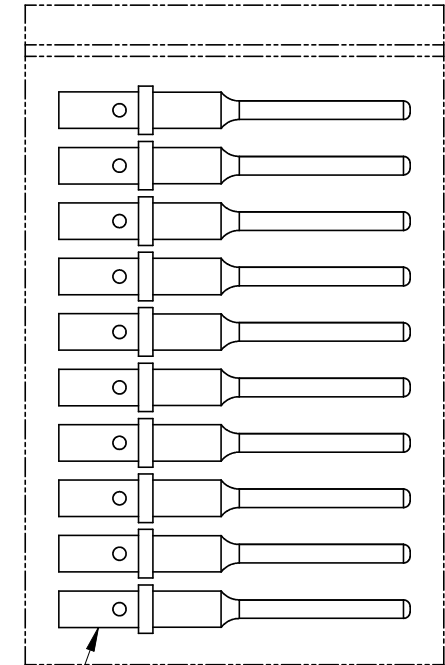

REVISIONS

REV	ECO	DESCRIPTION	DATE	BY	APPR
A	-	RELEASE	10/07/13	DRP	-

REFERENCE DIMENSIONS

1 KIT CONTENTS

NOTES: UNLESS OTHERWISE SPECIFIED

- MATERIAL: COPPER ALLOY; NICKEL PLATED
- CONTACT SIZE: 20
- SPECIFICATIONS:
  - CURRENT RATING: 7.5 AMPS
  - CONTACT MILLIVOLT DROP: 60 MILLIVOLT DROP @ 7.5 AMP TEST CURRENT.
  - RoHS COMPLIANT
- RECOMMENDED WIRE RANGE: 20 - 22 AWG
- AVAILABLE HAND CRIMPER: CA-5D12
- ALL DIMENSIONS ARE FOR REFERENCE USE ONLY

QUANTITY	PART NUMBER	DESCRIPTION	ITEM
10	AT60-202-20141	CONTACT, PIN, SOLID, SIZE 20	1
<b>MATERIALS LIST</b>			
UNLESS OTHERWISE SPECIFIED		SIGNATURES	
1) All dimensions are in metric(mm).		DRAWN: D.PARKS	
2) Tolerances are as follows:		DATE: 10/07/13	
1 PL DEC ±0.30		CHECKED:	
2 PL DEC ±0.15		ENGINEER:	
3 PL DEC ±0.08		APPROVAL:	
3) Note reference = $\triangle X$		CUSTOMER:	
MATERIAL SPECIFICATIONS:		THIS DRAWING IS SUPPLIED FOR INFORMATION ONLY. DESIGN FEATURES, SPECIFICATIONS AND PERFORMANCE DATA SHOWN HEREON ARE THE PROPERTY OF THE AMPHENOL CORPORATION. NO RIGHTS OF REPRODUCTION ARE IMPLIED. ALL DIMENSIONS ARE SUBJECT TO NORMAL MANUFACTURING VARIATIONS.	
PROCESS SPECIFICATIONS:		SIZE: A	
NEXT ASS'Y:		TYPE: C-	
		DWG NO: AT60-202-20NKIT	
		REVISION: A	
		SCALE: NONE	
		SHEET 1 OF 1	

**Amphenol**

Sine Systems - www.amphenol-sine.com  
44724 Morley Drive  
Clinton Township, MI 48036

KIT, SIZE 20 SOLID PIN,  
20-22 AWG, ATM SERIES, 10 PCS