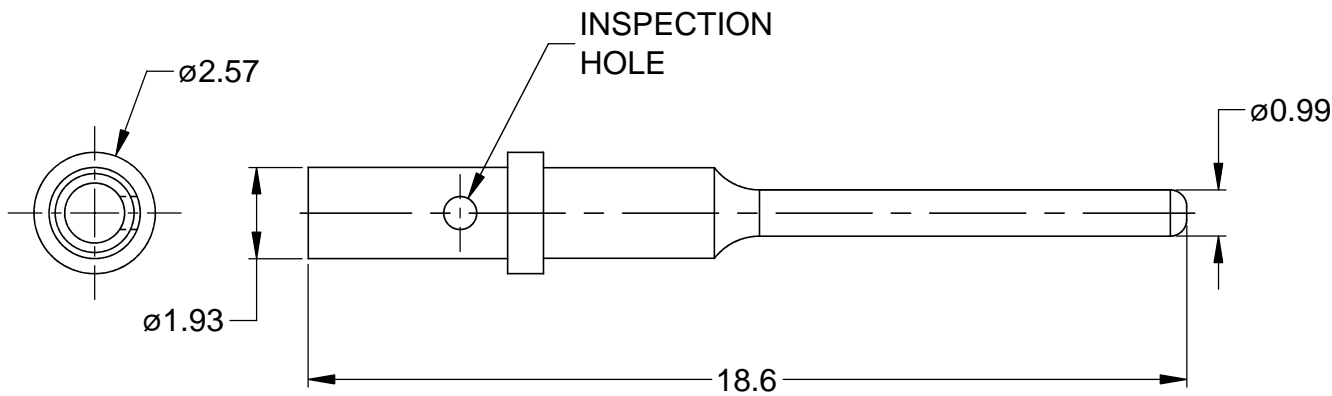

REVISIONS

REV	ECO	DESCRIPTION	DATE	BY	APPR
A	-	RELEASE	10/07/13	DRP	-

REFERENCE DIMENSIONS

1 KIT CONTENTS

NOTES: UNLESS OTHERWISE SPECIFIED

- MATERIAL: COPPER ALLOY; NICKEL PLATED
- CONTACT SIZE: 20
- SPECIFICATIONS:
  - CURRENT RATING: 7.5 AMPS
  - CONTACT MILLIVOLT DROP: 60 MILLIVOLT DROP @ 7.5 AMP TEST CURRENT.
  - RoHS COMPLIANT
- RECOMMENDED WIRE RANGE: 20 - 22 AWG
- AVAILABLE HAND CRIMPER: CA-5D12
- ALL DIMENSIONS ARE FOR REFERENCE USE ONLY

QUANTITY	PART NUMBER	DESCRIPTION	ITEM
10	AT60-202-20141	CONTACT, PIN, SOLID, SIZE 20	1
<b>MATERIALS LIST</b>			
UNLESS OTHERWISE SPECIFIED		SIGNATURES	
1) All dimensions are in metric(mm).		DRAWN: D.PARKS	
2) Tolerances are as follows:		DATE: 10/07/13	
1 PL DEC ±0.30		CHECKED:	
2 PL DEC ±0.15		ENGINEER:	
3 PL DEC ±0.08		APPROVAL:	
3) Note reference = $\triangle X$		CUSTOMER:	
MATERIAL SPECIFICATIONS:		THIS DRAWING IS SUPPLIED FOR INFORMATION ONLY. DESIGN FEATURES, SPECIFICATIONS AND PERFORMANCE DATA SHOWN HEREON ARE THE PROPERTY OF THE AMPHENOL CORPORATION. NO RIGHTS OF REPRODUCTION ARE IMPLIED. ALL DIMENSIONS ARE SUBJECT TO NORMAL MANUFACTURING VARIATIONS.	
PROCESS SPECIFICATIONS:		SIZE: A	
NEXT ASS'Y:		TYPE: C-	
		DWG NO: AT60-202-20NKIT	
		REVISION: A	
		SCALE: NONE	
		SHEET 1 OF 1	

**Amphenol**

Sine Systems - www.amphenol-sine.com  
44724 Morley Drive  
Clinton Township, MI 48036

KIT, SIZE 20 SOLID PIN,  
20-22 AWG, ATM SERIES, 10 PCS