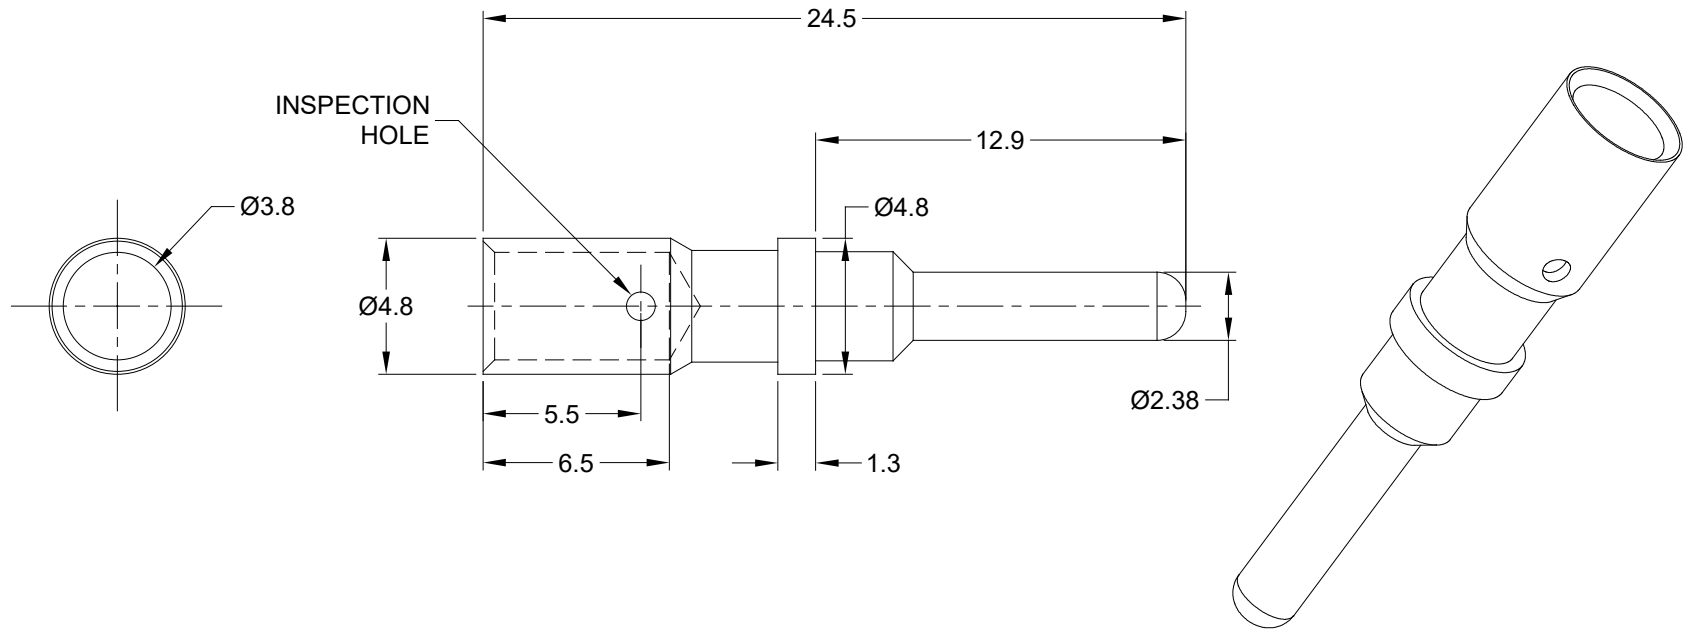

REVISIONS					
REV	ECO	DESCRIPTION	DATE	BY	APPR
A1	--	RELEASE NEW PRODUCT	17/JUN/19	PETER	TOMMY

NOTES: UNLESS OTHERWISE SPECIFIED

- MATERIAL: COPPER ALLOY; NICKEL PLATED
- CONTACT SIZE: 12
- SPECIFICATIONS:
  - CURRENT RATING: 25 AMP
  - CONTACT MILLIVOLT DROP: 60 MILLIVOLT DROP @ 25 AMP TEST CURRENT.
  - ROHS COMPLIANT
- RECOMMENDED WIRE RANGE: 10 - 12 AWG
- THIS CONTACT CAN ONLY BE USED IN THE ATP SERIES CONNECTOR.
- ALL DIMENSIONS ARE FOR REFERENCE USE ONLY

AT60-204-12141-10					
PART NUMBER		DESCRIPTION			ITEM
QUANTITY	MATERIALS LIST				
UNLESS OTHERWISE SPECIFIED 1) All dimensions are in metric(mm). 2) Tolerances are as follows: 1 PL DEC ±0.30 2 PL DEC ±0.15 3 PL DEC ±0.08 3) Note reference =		SIGNATURES		DATE	
		DRAWN: PETER.YANG		17/JUN/19	
		CHECKED: ORION.LI		17/JUN/19	
		ENGINEER:			
		APPROVAL: TOMMY.XIE		17/JUN/19	
MATERIAL SPECIFICATIONS:		CUSTOMER:			
PROCESS SPECIFICATIONS:		THIS DRAWING IS SUPPLIED FOR INFORMATION ONLY. DESIGN FEATURES, SPECIFICATIONS AND PERFORMANCE DATA SHOWN HEREON ARE THE PROPERTY OF THE AMPHENOL CORPORATION. NO RIGHTS OF REPRODUCTION ARE IMPLIED. ALL DIMENSIONS ARE SUBJECT TO NORMAL MANUFACTURING VARIATIONS.			
NEXT ASSY:		SCALE: NONE		REVISION	
		SIZE: A C-		DWG NO: AT60-204-12141-10	
				REVISION: A1	
		SHEET 1 OF 1			

**Amphenol**  
Sine Systems - www.amphenol-sine.com  
44724 Morley Drive  
Clinton Township, MI 48036

CONTACT, PIN, SOLID, SIZE 12,  
10-12 AWG, ATP SERIES