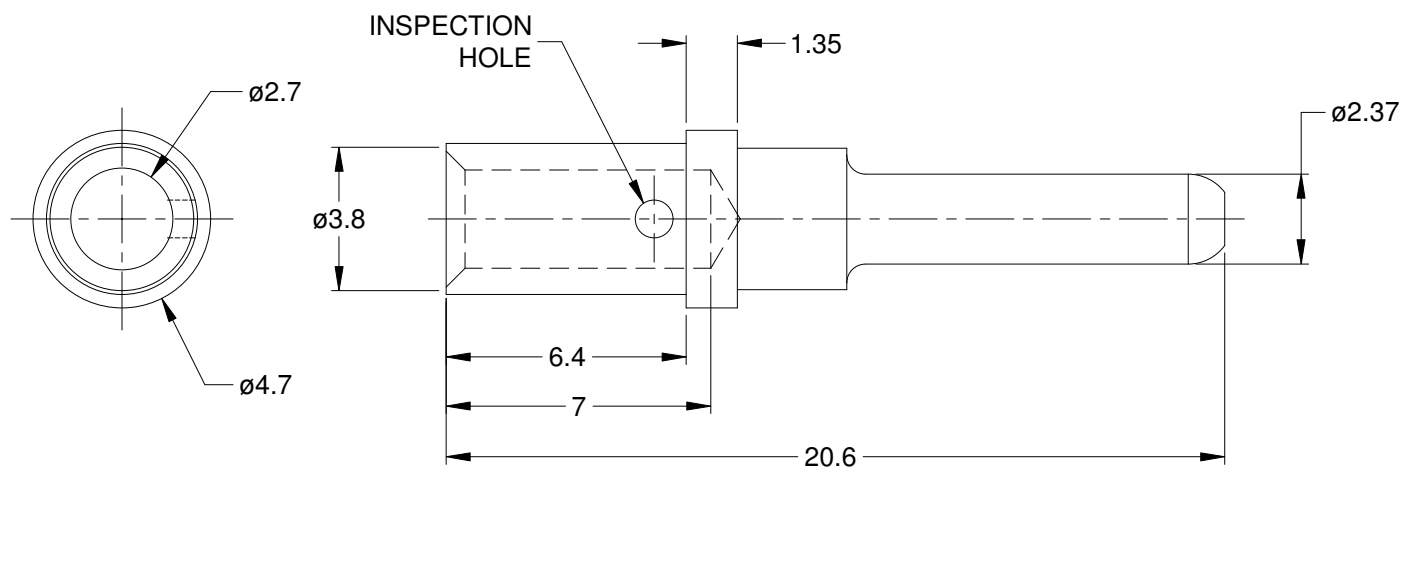

## NOTES: UNLESS OTHERWISE SPECIFIED

1. MATERIAL: COPPER ALLOY; GOLD PLATED
2. CONTACT SIZE: 12
3. SPECIFICATIONS:
  - 3.1 CURRENT RATING: 25 AMP
  - 3.2 CONTACT MILLIVOLT DROP: 60 MILLIVOLT DROP @ 25 AMP TEST CURRENT.
  - 3.3 ROHS COMPLIANT
4. RECOMMENDED WIRE RANGE: 12 - 14 AWG
5. AVAILABLE HAND CRIMPER: CA-5D12
6. ALL DIMENSIONS ARE FOR REFERENCE USE ONLY

AT60-220-1231		DESCRIPTION		ITEM
PART NUMBER		DESCRIPTION		ITEM
QUANTITY	MATERIALS LIST			
UNLESS OTHERWISE SPECIFIED		SIGNATURES	DATE	<h1>Amphenol</h1> <p>Sine Systems - www.amphenol-sine.com 44724 Morley Drive Clinton Township, MI 48036</p> <p>CONTACT, PIN, SOLID, SIZE 12, 12-14 AWG, ATP &amp; AHD-6 SERIES</p>
1) All dimensions are in metric(mm).		DRAWN: JARRY	08/OCT/13	
2) Tolerances are as follows:		CHECKED:		
1 PL DEC ±0.30		ENGINEER:		
2 PL DEC ±0.15		APPROVAL:		
3 PL DEC ±0.08		CUSTOMER:		
3) Note reference = $\triangle X$		THIS DRAWING IS SUPPLIED FOR INFORMATION ONLY. DESIGN FEATURES, SPECIFICATIONS AND PERFORMANCE DATA SHOWN HEREON ARE THE PROPERTY OF THE AMPHENOL CORPORATION. NO RIGHTS OF REPRODUCTION ARE IMPLIED. ALL DIMENSIONS ARE SUBJECT TO NORMAL MANUFACTURING VARIATIONS.		REVISION
MATERIAL SPECIFICATIONS:		SIZE	TYPE	DWG NO:
PROCESS SPECIFICATIONS:		A	C-	AT60-220-1231
NEXT ASSY:		SCALE: NONE	SHEET 1 OF 1	