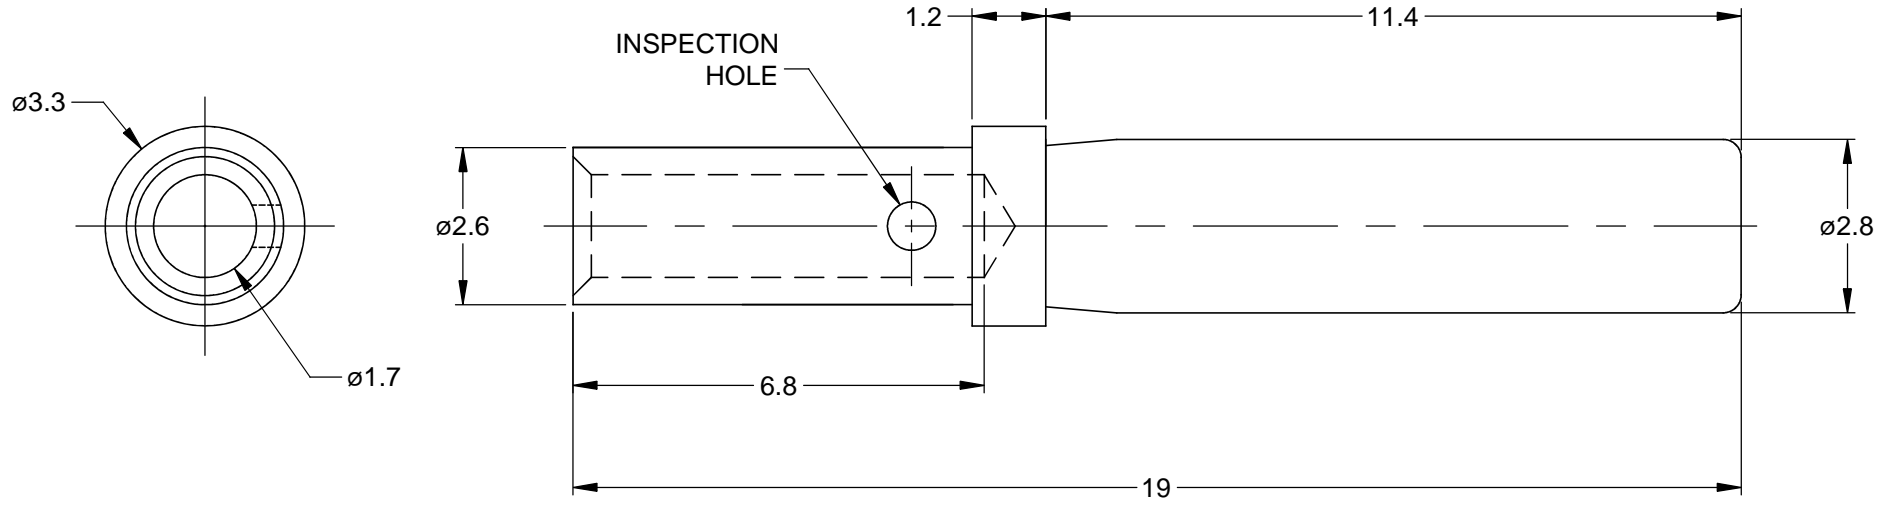

REVISIONS					
REV	ECO	DESCRIPTION	DATE	BY	APPR
A4	-	RELEASE NEW DWG FORMAT	10/OCT/13	DRP	-

PART NUMBER CHART	
PLATING	PART NUMBER
GOLD	AT62-201-1631
NICKEL	AT62-201-16141

NOTES: UNLESS OTHERWISE SPECIFIED

1. MATERIAL: COPPER ALLOY
2. PLATING: SEE PART NUMBER CHART
3. CONTACT SIZE: 16
4. SPECIFICATIONS:
 - 4.1 CURRENT RATING: 13 AMPS
 - 4.2 CONTACT MILLIVOLT DROP: 60 MILLIVOLT DROP @ 13 AMP TEST CURRENT.
 - 4.3 RoHS COMPLIANT
5. RECOMMENDED WIRE RANGE: 16 - 20 AWG
6. AVAILABLE HAND CRIMPER: CA-5D12
7. ALL DIMENSIONS ARE FOR REFERENCE USE ONLY

SEE PART NUMBER CHART		
PART NUMBER	DESCRIPTION	ITEM

QUANTITY	MATERIALS LIST	
<small>UNLESS OTHERWISE SPECIFIED</small> 1) All dimensions are in metric(mm). 2) Tolerances are as follows: 1 PL DEC ±0.30 2 PL DEC ±0.15 3 PL DEC ±0.08 Fractions ±1/64 Angles ±1° 3) Note reference =	SIGNATURES	DATE
	DRAWN: D.PARKS	10/OCT/13
	CHECKED:	
	ENGINEER:	
MATERIAL SPECIFICATIONS:	APPROVAL:	
PROCESS SPECIFICATIONS:	CUSTOMER:	
NEXT ASS'Y:	THIS DRAWING IS SUPPLIED FOR INFORMATION ONLY. DESIGN FEATURES, SPECIFICATIONS AND PERFORMANCE DATA SHOWN HEREON ARE THE PROPERTY OF THE AMPHENOL CORPORATION. NO RIGHTS OF REPRODUCTION ARE IMPLIED. ALL DIMENSIONS ARE SUBJECT TO NORMAL MANUFACTURING VARIATIONS.	

Amphenol

Sine Systems - www.amphenol-sine.com
 44724 Morley Drive
 Clinton Township, MI 48036

CONTACT, SOCKET, SOLID, SIZE 16, 16-20 AWG, AT & AHD-9 SERIES	
SIZE	REVISION
A C-	A4
SCALE: NONE	
DWG NO: AT62-201-16XXX	SHEET 1 OF 1