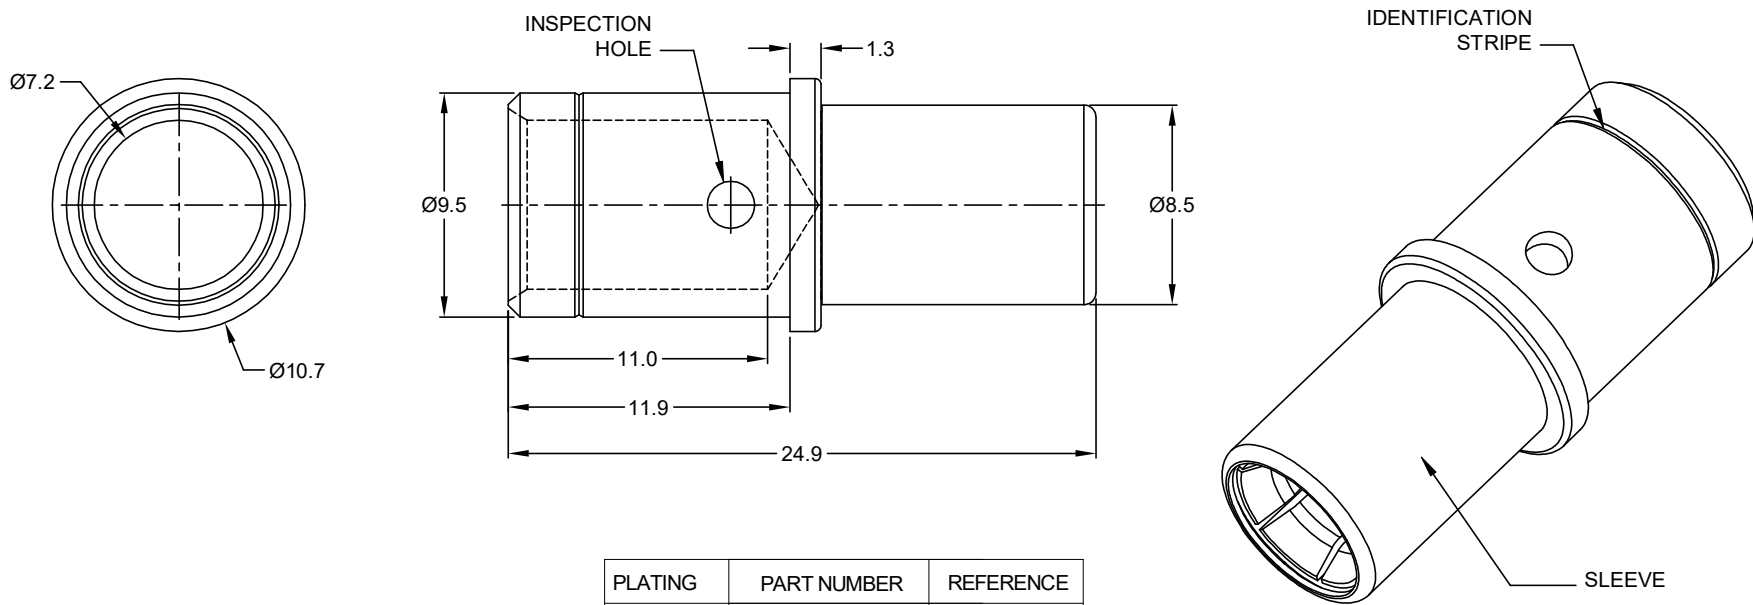

REVISIONS					
REV	ECO	DESCRIPTION	DATE	BY	APPR
A1	-	RELEASE DRAWING	11/OCT/19	PETER	TOMMY
A2	-	ADD CRIMP TOOL	22/MAR/21	MILO	TOMMY

PLATING	PART NUMBER	REFERENCE
NICKEL	AT62-203-04141-4	5962-203-04141
GOLD	AT62-203-0431-4	5962-203-0431

NOTES: UNLESS OTHERWISE SPECIFIED

- MATERIAL: COPPER ALLOY; NICKEL PLATED
- CONTACT SIZE: 4
- SPECIFICATIONS:
 - CURRENT RATING: 100 AMP
 - CONTACT MILLIVOLT DROP: 60 MILLIVOLT DROP @ 100 AMP TEST CURRENT.
 - ROHS COMPLIANT
- RECOMMENDED WIRE RANGE: 4 AWG(21-25mm²).
- AVAILABLE PNEUMATIC CRIMP TOOL:WA23
- ALL DIMENSIONS ARE FOR REFERENCE USE ONLY

SEE TABLE					
PART NUMBER		DESCRIPTION		ITEM	
QUANTITY	MATERIALS LIST				
UNLESS OTHERWISE SPECIFIED 1) All dimensions are in metric(mm). 2) Tolerances are as follows: 1 PL DEC ± 0.30 2 PL DEC ± 0.15 3 PL DEC ± 0.08 Fractions $\pm 1/64$ Angles $\pm 1^\circ$ 3) Note reference =		SIGNATURES DRAWN: MILO.DONG CHECKED: ORION.LI ENGINEER: APPROVAL: TOMMY.XIE		DATE 22/MAR/21 23/MAR/21 24/MAR/21	
MATERIAL SPECIFICATIONS:		CUSTOMER:		<h1>Amphenol</h1> Sine Systems - www.amphenol-sine.com 44724 Morley Drive Clinton Township, MI 48036	
PROCESS SPECIFICATIONS:		THIS DRAWING IS SUPPLIED FOR INFORMATION ONLY. DESIGN FEATURES, SPECIFICATIONS AND PERFORMANCE DATA SHOWN HEREON ARE THE PROPERTY OF THE AMPHENOL CORPORATION. NO RIGHTS OF REPRODUCTION ARE IMPLIED. ALL DIMENSIONS ARE SUBJECT TO NORMAL MANUFACTURING VARIATIONS.			
NEXT ASSY:		SIZE	TYPE	DWG NO:	REVISION
		A	C-	AT62-203-04XX-4	A2
		SCALE: NONE		SHEET 1 OF 1	