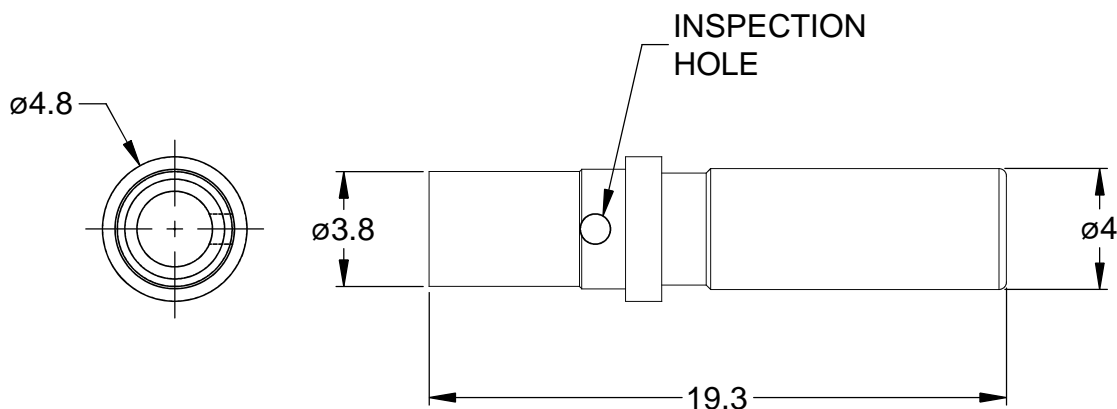

REVISIONS

REV	ECO	DESCRIPTION	DATE	BY	APPR
A	-	RELEASE	10/07/13	DRP	-

REFERENCE DIMENSIONS

KIT CONTENTS

1

NOTES: UNLESS OTHERWISE SPECIFIED

- MATERIAL: COPPER ALLOY; NICKEL PLATED
- CONTACT SIZE: 12
- SPECIFICATIONS:
 - CURRENT RATING: 25 AMP
 - CONTACT MILLIVOLT DROP: 60 MILLIVOLT DROP @ 25 AMP TEST CURRENT.
 - RoHS COMPLIANT
- RECOMMENDED WIRE RANGE: 12 - 14 AWG
- AVAILABLE HAND CRIMPER: CA-5D12
- ALL DIMENSIONS ARE FOR REFERENCE USE ONLY

10	AT62-203-12141	CONTACT, SOCKET, SOLID, SIZE 12	1
PART NUMBER		DESCRIPTION	ITEM
QUANTITY	MATERIALS LIST		
UNLESS OTHERWISE SPECIFIED		SIGNATURES	
1) All dimensions are in metric(mm). 2) Tolerances are as follows: 1 PL DEC ±0.30 2 PL DEC ±0.15 3 PL DEC ±0.08 Fractions ±1/64 Angles ±1° 3) Note reference =		DATE	
MATERIAL SPECIFICATIONS:		DRAWN: D.PARKS	10/07/13
PROCESS SPECIFICATIONS:		CHECKED:	
NEXT ASS'Y:		ENGINEER:	
		APPROVAL:	
		CUSTOMER:	
		THIS DRAWING IS SUPPLIED FOR INFORMATION ONLY. DESIGN FEATURES, SPECIFICATIONS AND PERFORMANCE DATA SHOWN HEREON ARE THE PROPERTY OF THE AMPHENOL CORPORATION. NO RIGHTS OF REPRODUCTION ARE IMPLIED. ALL DIMENSIONS ARE SUBJECT TO NORMAL MANUFACTURING VARIATIONS.	
SIZE	TYPE	DWG NO:	REVISION
A	C-	AT62-203-12NKIT	A
SCALE: NONE		SHEET 1 OF 1	

Amphenol

Sine Systems - www.amphenol-sine.com
 44724 Morley Drive
 Clinton Township, MI 48036

KIT, SIZE 12 SOLID SOCKET, 12-14 AWG,
 ATP & AHD-6 SERIES, 10 PCS

X-ON Electronics

Largest Supplier of Electrical and Electronic Components