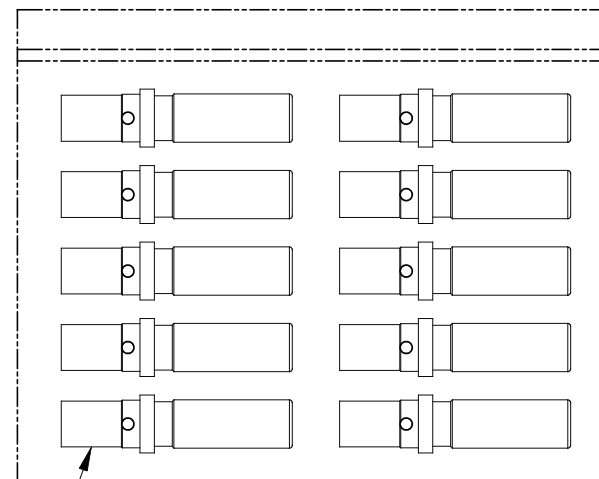

REVISIONS

REV	ECO	DESCRIPTION	DATE	BY	APPR
A	-	RELEASE	10/07/13	DRP	-

REFERENCE DIMENSIONS

KIT CONTENTS

1

NOTES: UNLESS OTHERWISE SPECIFIED

- MATERIAL: COPPER ALLOY; NICKEL PLATED
- CONTACT SIZE: 12
- SPECIFICATIONS:
 - CURRENT RATING: 25 AMP
 - CONTACT MILLIVOLT DROP: 60 MILLIVOLT DROP @ 25 AMP TEST CURRENT.
 - RoHS COMPLIANT
- RECOMMENDED WIRE RANGE: 12 - 14 AWG
- AVAILABLE HAND CRIMPER: CA-5D12
- ALL DIMENSIONS ARE FOR REFERENCE USE ONLY

10	AT62-203-12141	CONTACT, SOCKET, SOLID, SIZE 12	1
PART NUMBER		DESCRIPTION	ITEM
QUANTITY	MATERIALS LIST		
UNLESS OTHERWISE SPECIFIED		SIGNATURES	
1) All dimensions are in metric(mm). 2) Tolerances are as follows: 1 PL DEC ±0.30 2 PL DEC ±0.15 3 PL DEC ±0.08 Fractions ±1/64 Angles ±1° 3) Note reference =		DATE	
MATERIAL SPECIFICATIONS:		DRAWN: D.PARKS	10/07/13
PROCESS SPECIFICATIONS:		CHECKED:	
NEXT ASS'Y:		ENGINEER:	
		APPROVAL:	
		CUSTOMER:	
		THIS DRAWING IS SUPPLIED FOR INFORMATION ONLY. DESIGN FEATURES, SPECIFICATIONS AND PERFORMANCE DATA SHOWN HEREON ARE THE PROPERTY OF THE AMPHENOL CORPORATION. NO RIGHTS OF REPRODUCTION ARE IMPLIED. ALL DIMENSIONS ARE SUBJECT TO NORMAL MANUFACTURING VARIATIONS.	
SIZE	TYPE	DWG NO:	REVISION
A	C-	AT62-203-12NKIT	A
SCALE: NONE		SHEET 1 OF 1	

Amphenol

Sine Systems - www.amphenol-sine.com
 44724 Morley Drive
 Clinton Township, MI 48036

KIT, SIZE 12 SOLID SOCKET, 12-14 AWG,
 ATP & AHD-6 SERIES, 10 PCS

X-ON Electronics

Largest Supplier of Electrical and Electronic Components