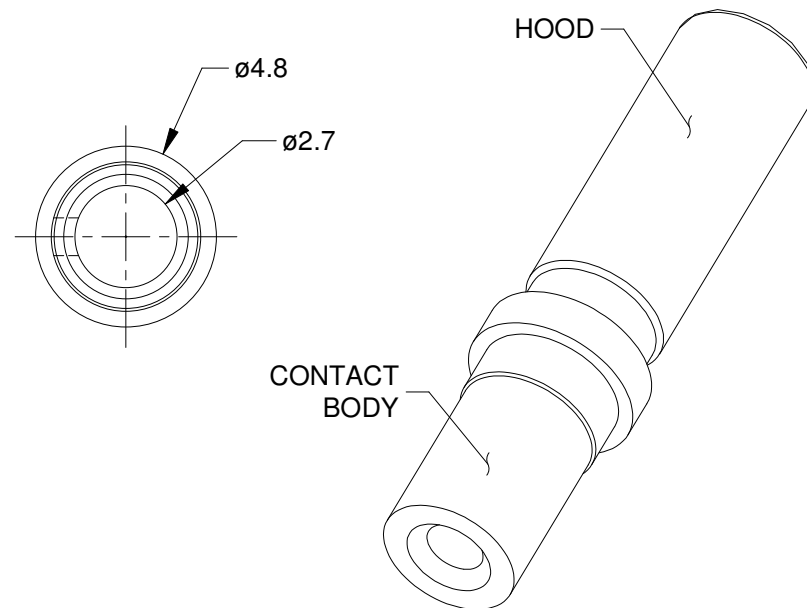

REVISIONS

REV	ECO	DESCRIPTION	DATE	BY	APPR
A3	-	RELEASE NEW DRAWING FORMAT	08/OCT/13	JARRY	-
A4	-	MATCHED DIMS TO NEW TOOLING	28JAN15	JAH	-

NOTES: UNLESS OTHERWISE SPECIFIED

1. MATERIAL: COPPER ALLOY; GOLD PLATED
2. CONTACT SIZE: 12
3. SPECIFICATIONS:
 - 3.1 CURRENT RATING: 25 AMP
 - 3.2 CONTACT MILLIVOLT DROP: 60 MILLIVOLT DROP @ 25 AMP TEST CURRENT.
 - 3.3 ROHS COMPLIANT
4. RECOMMENDED WIRE RANGE: 12 - 14 AWG
5. AVAILABLE HAND CRIMPER: CA-5D12
6. ALL DIMENSIONS ARE FOR REFERENCE USE ONLY

AT62-210-1231				
PART NUMBER		DESCRIPTION		ITEM
QUANTITY	MATERIALS LIST			
UNLESS OTHERWISE SPECIFIED 1) All dimensions are in metric(mm). 2) Tolerances are as follows: 1 PL DEC ±0.30 2 PL DEC ±0.15 3 PL DEC ±0.08 Fractions ±1/64 Angles ±1° 3) Note reference =		SIGNATURES	DATE	<h1>Amphenol</h1> <p>Sine Systems - www.amphenol-sine.com 44724 Morley Drive Clinton Township, MI 48036</p> <p>CONTACT, SOCKET, SOLID, SIZE 12, 12-14 AWG, ATP & AHD-6 SERIES</p>
		DRAWN: JARRY	08/OCT/13	
		CHECKED:		
		ENGINEER:		
		APPROVAL:		
MATERIAL SPECIFICATIONS:		CUSTOMER:		
PROCESS SPECIFICATIONS:		THIS DRAWING IS SUPPLIED FOR INFORMATION ONLY. DESIGN FEATURES, SPECIFICATIONS AND PERFORMANCE DATA SHOWN HEREON ARE THE PROPERTY OF THE AMPHENOL CORPORATION. NO RIGHTS OF REPRODUCTION ARE IMPLIED. ALL DIMENSIONS ARE SUBJECT TO NORMAL MANUFACTURING VARIATIONS.		
NEXT ASSY:		SIZE: A	TYPE: C-	REVISION: A4
		DWG NO: AT62-210-1231	SHEET 1 OF 1	
		SCALE: NONE		