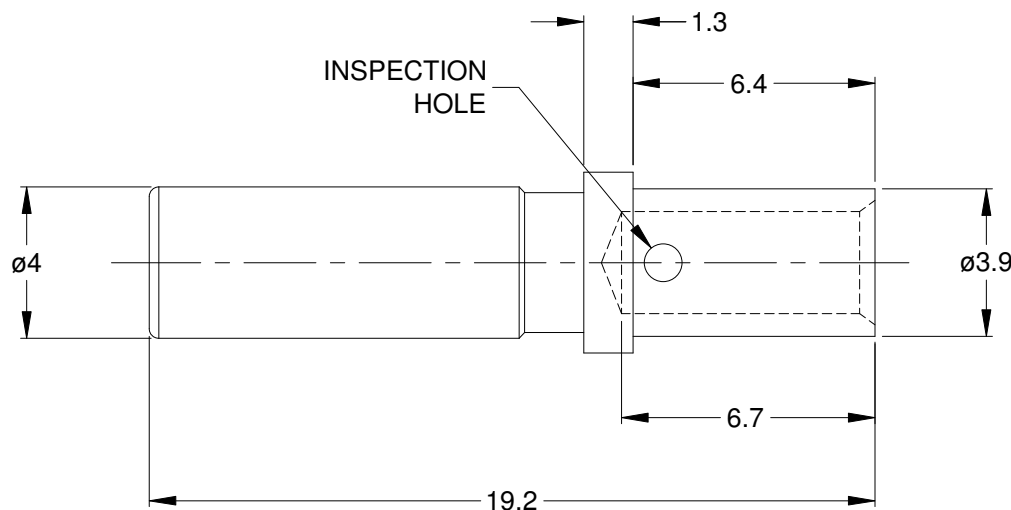

REVISIONS

REV	ECO	DESCRIPTION	DATE	BY	APPR
A3	-	RELEASE NEW DRAWING FORMAT	08/OCT/13	JARRY	-
A4	-	MATCHED DIMS TO NEW TOOLING	28JAN15	JAH	-

NOTES: UNLESS OTHERWISE SPECIFIED

1. MATERIAL: COPPER ALLOY; GOLD PLATED
2. CONTACT SIZE: 12
3. SPECIFICATIONS:
 - 3.1 CURRENT RATING: 25 AMP
 - 3.2 CONTACT MILLIVOLT DROP: 60 MILLIVOLT DROP @ 25 AMP TEST CURRENT.
 - 3.3 ROHS COMPLIANT
4. RECOMMENDED WIRE RANGE: 12 - 14 AWG
5. AVAILABLE HAND CRIMPER: CA-5D12
6. ALL DIMENSIONS ARE FOR REFERENCE USE ONLY

AT62-210-1231				
PART NUMBER		DESCRIPTION		ITEM
QUANTITY	MATERIALS LIST			
UNLESS OTHERWISE SPECIFIED 1) All dimensions are in metric(mm). 2) Tolerances are as follows: 1 PL DEC ±0.30 2 PL DEC ±0.15 3 PL DEC ±0.08 Fractions ±1/64 Angles ±1° 3) Note reference =		SIGNATURES	DATE	<h1>Amphenol</h1> <p>Sine Systems - www.amphenol-sine.com 44724 Morley Drive Clinton Township, MI 48036</p> <p>CONTACT, SOCKET, SOLID, SIZE 12, 12-14 AWG, ATP & AHD-6 SERIES</p>
		DRAWN: JARRY	08/OCT/13	
		CHECKED:		
		ENGINEER:		
		APPROVAL:		
MATERIAL SPECIFICATIONS:		CUSTOMER:		
PROCESS SPECIFICATIONS:		THIS DRAWING IS SUPPLIED FOR INFORMATION ONLY. DESIGN FEATURES, SPECIFICATIONS AND PERFORMANCE DATA SHOWN HEREON ARE THE PROPERTY OF THE AMPHENOL CORPORATION. NO RIGHTS OF REPRODUCTION ARE IMPLIED. ALL DIMENSIONS ARE SUBJECT TO NORMAL MANUFACTURING VARIATIONS.		
NEXT ASSY:		SIZE: A	TYPE: C-	REVISION: A4
		DWG NO: AT62-210-1231	SHEET 1 OF 1	
		SCALE: NONE		