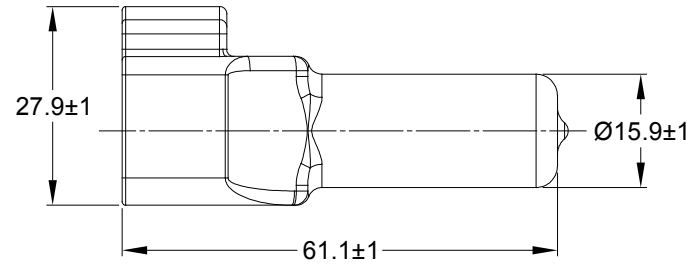

REVISIONS					
REV	ECO	DESCRIPTION	DATE	BY	APPR
A1	-	RELEASE NUMBER	28AUG19	BROOK	TOMMY

PART NUMBER CHART	
COLOR	PART NUMBER
GREY	AT6S-BT
BLACK	AT6S-BT-BK
YELLOW	AT6S-BT-YW

NOTES: UNLESS OTHERWISE SPECIFIED

- THIS PART IS USED ON AT06-6S PLUG WITH ANY MODIFICATION THAT DOES NOT INCLUDE AN END CAP.
- TEMPERATURE RATING : -29°C TO +100°C [-20°F TO +212°F]
- ALL DIMENSIONS ARE FOR REFERENCE USE ONLY.

SEE PART NUMBER CHART		REF: DT6S-BT, DT6S-BT-BK, ST6S-BT-YW	
PART NUMBER		DESCRIPTION	
QUANTITY	MATERIALS LIST		
<p><b>UNLESS OTHERWISE SPECIFIED</b></p> <p>1) All dimensions are in metric(mm).</p> <p>2) Tolerances are as follows:</p> <p>1 PL DEC ±0.30    Fractions ±1/64</p> <p>2 PL DEC ±0.15    Angles ±1°</p> <p>3 PL DEC ±0.08</p> <p>3) Note reference = </p>		<p><b>SIGNATURES</b>    <b>DATE</b></p> <p>DRAWN: <b>BROOK.DING</b>    <b>28AUG19</b></p> <p>CHECKED: <b>ORION.LI</b>    <b>28AUG19</b></p> <p>ENGINEER:</p> <p>APPROVAL: <b>TOMMY.XIE</b>    <b>28AUG19</b></p> <p>CUSTOMER:</p>	
MATERIAL SPECIFICATIONS:		<p><b>Amphenol</b></p> <p>Sine Systems - www.amphenol-sine.com 44724 Morley Drive Clinton Township, MI 48036</p>	
<p><b>PVC</b></p>		<p>BOOT ,AT ,6 WAY ,PLUG</p>	
PROCESS SPECIFICATIONS:		<p>THIS DRAWING IS SUPPLIED FOR INFORMATION ONLY. DESIGN FEATURES, SPECIFICATIONS AND PERFORMANCE DATA SHOWN HEREON ARE THE PROPERTY OF THE AMPHENOL CORPORATION. NO RIGHTS OF REPRODUCTION ARE IMPLIED. ALL DIMENSIONS ARE SUBJECT TO NORMAL MANUFACTURING VARIATIONS.</p>	
NEXT ASSY:		<p>SIZE: <b>A</b>    TYPE: <b>C-</b></p>	<p>DWG NO: <b>AT6S-BT-XX</b>    REVISION: <b>A1</b></p>
		SCALE: <b>NONE</b>	SHEET <b>1</b> OF <b>1</b>