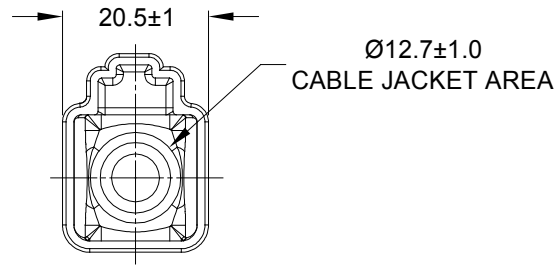

REVISIONS					
REV	ECO	DESCRIPTION	DATE	BY	APPR
A1	-	RELEASE NUMBER	28AUG19	BROOK	TOMMY

PART NUMBER CHART	
COLOR	PART NUMBER
GREY	AT6S-BT
BLACK	AT6S-BT-BK
YELLOW	AT6S-BT-YW

NOTES: UNLESS OTHERWISE SPECIFIED

- THIS PART IS USED ON AT06-6S PLUG WITH ANY MODIFICATION THAT DOES NOT INCLUDE AN END CAP.
- TEMPERATURE RATING : -29°C TO +100°C [-20°F TO +212°F]
- ALL DIMENSIONS ARE FOR REFERENCE USE ONLY.

SEE PART NUMBER CHART		REF: DT6S-BT, DT6S-BT-BK, ST6S-BT-YW	
PART NUMBER		DESCRIPTION	
QUANTITY	MATERIALS LIST		
<p><b>UNLESS OTHERWISE SPECIFIED</b></p> <p>1) All dimensions are in metric(mm).</p> <p>2) Tolerances are as follows:</p> <p>1 PL DEC ±0.30    Fractions ±1/64</p> <p>2 PL DEC ±0.15    Angles ±1°</p> <p>3 PL DEC ±0.08</p> <p>3) Note reference = </p>		<p><b>SIGNATURES</b>    <b>DATE</b></p> <p>DRAWN: <b>BROOK.DING</b>    <b>28AUG19</b></p> <p>CHECKED: <b>ORION.LI</b>    <b>28AUG19</b></p> <p>ENGINEER:</p> <p>APPROVAL: <b>TOMMY.XIE</b>    <b>28AUG19</b></p> <p>CUSTOMER:</p>	
MATERIAL SPECIFICATIONS:		<p><b>Amphenol</b></p> <p>Sine Systems - www.amphenol-sine.com 44724 Morley Drive Clinton Township, MI 48036</p>	
<p><b>PVC</b></p>		<p>BOOT ,AT ,6 WAY ,PLUG</p>	
PROCESS SPECIFICATIONS:		<p>THIS DRAWING IS SUPPLIED FOR INFORMATION ONLY. DESIGN FEATURES, SPECIFICATIONS AND PERFORMANCE DATA SHOWN HEREON ARE THE PROPERTY OF THE AMPHENOL CORPORATION. NO RIGHTS OF REPRODUCTION ARE IMPLIED. ALL DIMENSIONS ARE SUBJECT TO NORMAL MANUFACTURING VARIATIONS.</p>	
NEXT ASSY:		<p>SIZE: <b>A</b>    TYPE: <b>C-</b></p>	<p>DWG NO: <b>AT6S-BT-XX</b>    REVISION: <b>A1</b></p>
		SCALE: <b>NONE</b>	SHEET <b>1</b> OF <b>1</b>