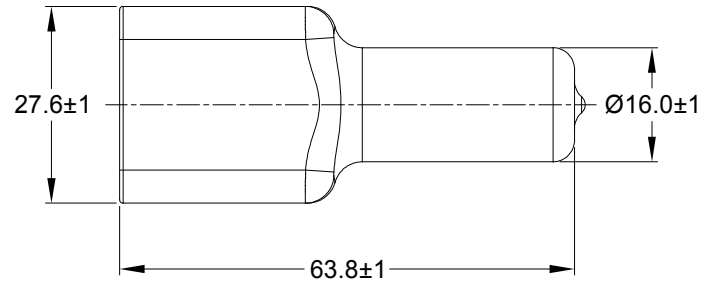

REVISIONS					
REV	ECO	DESCRIPTION	DATE	BY	APPR
A1	-	RELEASE NUMBER	28AUG19	BROOK	TOMMY

PART NUMBER CHART	
COLOR	PART NUMBER
GREY	AT8P-BT
BLACK	AT8P-BT-BK
YELLOW	AT8P-BT-YW

- NOTES: UNLESS OTHERWISE SPECIFIED
- THIS PART IS USED ON AT04-08P RECEPTACLE ANY MODIFICATION DOES NOT INCLUDE AN END CAP.
  - TEMPERATURE RATING : -29°C TO +100°C [-20°F TO +212°F]
  - ALL DIMENSIONS ARE FOR REFERENCE USE ONLY.

SEE PART NUMBER CHART		REF: DT8P-BT , DT8P-BT-BK , DT8P-BT-YW			
PART NUMBER		DESCRIPTION			
QUANTITY	MATERIALS LIST			ITEM	
<b>UNLESS OTHERWISE SPECIFIED</b> 1) All dimensions are in metric(mm). 2) Tolerances are as follows: 1 PL DEC ±0.30 2 PL DEC ±0.15 3 PL DEC ±0.08 Fractions ±1/64 Angles ±1° 3) Note reference =		<b>SIGNATURES</b> DRAWN: <b>BROOK.DING</b> CHECKED: <b>ORION.LI</b> ENGINEER: APPROVAL: <b>TOMMY.XIE</b> CUSTOMER:		<b>DATE</b> 28AUG19 28AUG19 28AUG19	
MATERIAL SPECIFICATIONS: <b>PVC</b>		THIS DRAWING IS SUPPLIED FOR INFORMATION ONLY. DESIGN FEATURES, SPECIFICATIONS AND PERFORMANCE DATA SHOWN HEREON ARE THE PROPERTY OF THE AMPHENOL CORPORATION. NO RIGHTS OF REPRODUCTION ARE IMPLIED. ALL DIMENSIONS ARE SUBJECT TO NORMAL MANUFACTURING VARIATIONS.		<b>Amphenol</b> Sine Systems - www.amphenol-sine.com 44724 Morley Drive Clinton Township, MI 48036	
PROCESS SPECIFICATIONS:		SIZE: <b>A C-</b> TYPE: <b>C-</b> DWG NO: <b>AT8P-BT-XX</b> REVISION: <b>A1</b>		SCALE: <b>NONE</b> SHEET <b>1</b> OF <b>1</b>	
NEXT ASSY:					