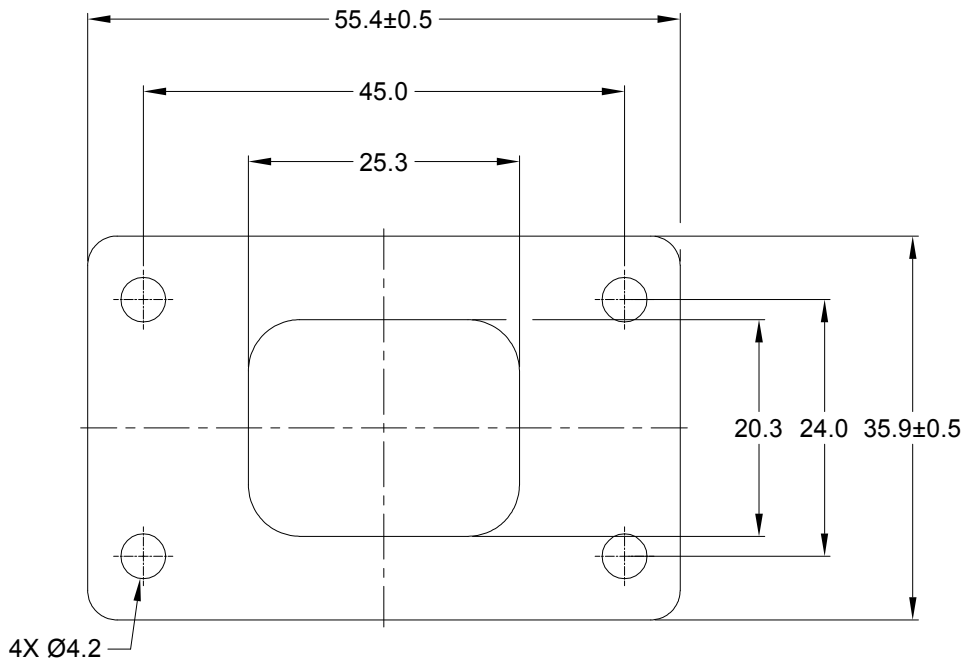

REVISIONS					
REV	ECO	DESCRIPTION	DATE	BY	APPR
A1	--	RELEASE NEW PRODUCT	04/SEP/19	JOE	TOMMY

NOTES: UNLESS OTHERWISE SPECIFIED

1. MATERIAL: CLD CELL SPONGE
2. COLORS: BLACK
3. RoHS COMPLIANT
4. USE WITH AT04-08P*-L012/LE11/CLXX (*=A,B,C,D KEYS, XX=ALL MODIFICATIONS)
5. ALL DIMENSIONS ARE FOR REFERENCE USE ONLY.

AT8P-L012-GKT		REF:DT8P-L012-GKT	
PART NUMBER		DESCRIPTION	
QUANTITY	MATERIALS LIST		
<p>UNLESS OTHERWISE SPECIFIED</p> <p>1) All dimensions are in metric(mm).</p> <p>2) Tolerances are as follows:</p> <p>1 PL DEC ±0.30</p> <p>2 PL DEC ±0.15</p> <p>3 PL DEC ±0.08</p> <p>3) Note reference = </p>	SIGNATURES		DATE
	DRAWN: JOE.SONG		04/SEP/19
	CHECKED: ORION.LI		04/SEP/19
	APPROVAL: TOMMY.XIE		04/SEP/19
MATERIAL SPECIFICATIONS:	CUSTOMER:		
PROCESS SPECIFICATIONS:	THIS DRAWING IS SUPPLIED FOR INFORMATION ONLY. DESIGN FEATURES, SPECIFICATIONS AND PERFORMANCE DATA SHOWN HEREON ARE THE PROPERTY OF THE AMPHENOL CORPORATION. NO RIGHTS OF REPRODUCTION ARE IMPLIED. ALL DIMENSIONS ARE SUBJECT TO NORMAL MANUFACTURING VARIATIONS.		
NEXT ASSY:	GASKET,RECEPTACLE,8 PIN,AT SERIES		
SIZE: A		TYPE: C-	DWG NO: AT8P-L012-GKT
SCALE: NONE		REVISION: A1	
SHEET 1		OF 1	