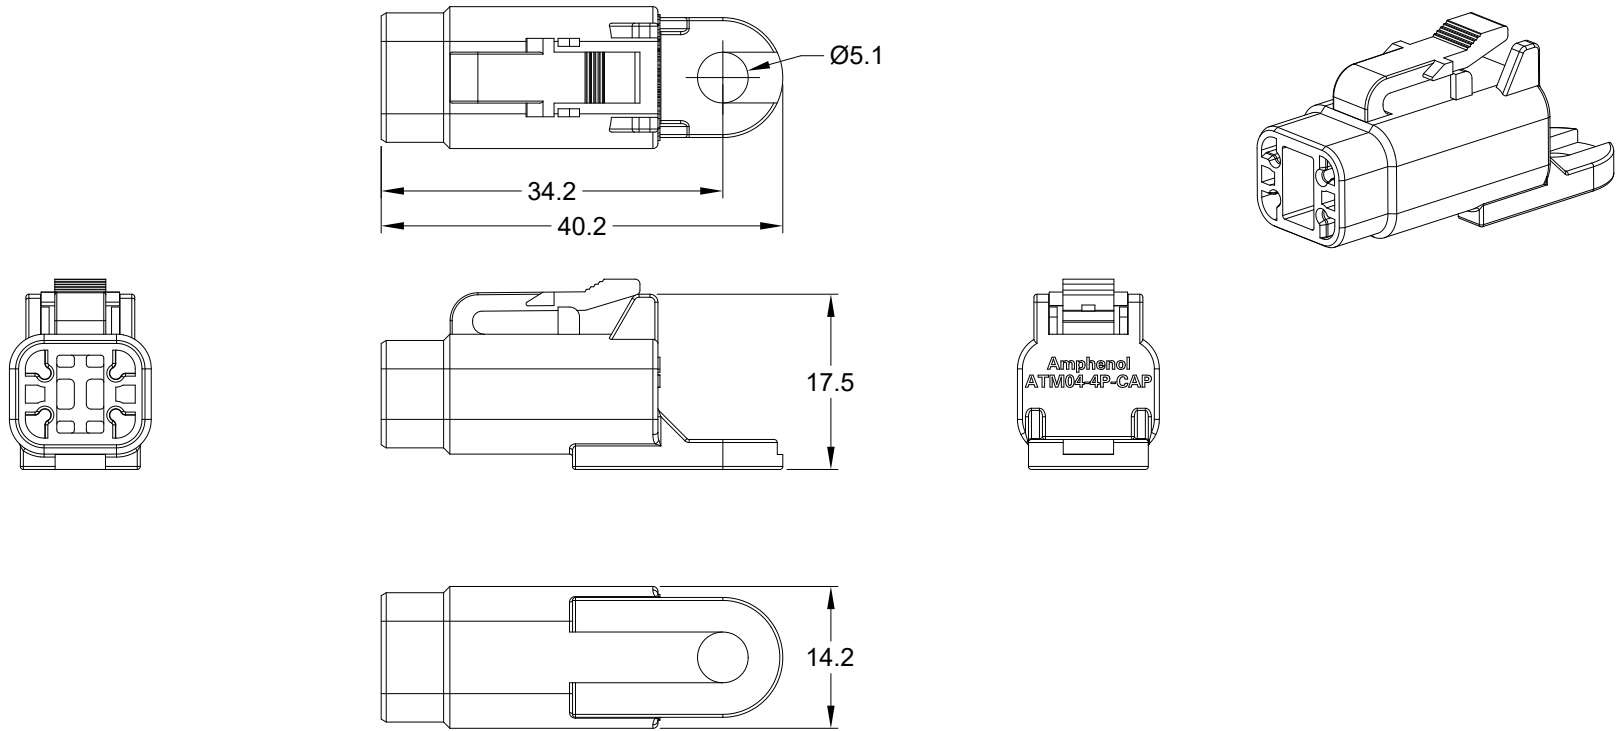

REVISIONS					
REV	ECO	DESCRIPTION	DATE	BY	APPR
A1	--	RELEASE NEW PRODUCT	01-SEP-20	SEVEN	TOMMY

NOTES: UNLESS OTHERWISE SPECIFIED

1. MATERIAL: THERMOPLASTIC, COLOR: GREY
2. RoHS COMPLIANT
3. MOISTURE RESISTANCE: IP68 (1M OF WATER FOR A PERIOD OF 24 HOURS , MATED CONDITION)
4. TEMPERATURE RANGE: -55°C~125°C
5. USE WITH CONNECTORS ATM04-4P*
(* = MODIFICATIONS AND/OR COLORS)
6. ALL DIMENSIONS ARE FOR REFERENCE USE ONLY.

ATM04-4P-CAP		DESCRIPTION		ITEM
PART NUMBER		DESCRIPTION		ITEM
QUANTITY	MATERIALS LIST			
UNLESS OTHERWISE SPECIFIED 1) All dimensions are in metric(mm). 2) Tolerances are as follows: 1 PL DEC ±0.30 Fractions ±1/64 2 PL DEC ±0.15 Angles ±1° 3 PL DEC ±0.08 3) Note reference = 		SIGNATURES DATE DRAWN: SEVEN.MAO 01SEP20 CHECKED: ORION.LI 02SEP20 ENGINEER: APPROVAL: TOMMY.XIE 02SEP20 CUSTOMER:		<h1 style="text-align: center;">Amphenol</h1> <p style="text-align: center;">Sine Systems - www.amphenol-sine.com 44724 Morley Drive Clinton Township, MI 48036</p>
MATERIAL SPECIFICATIONS: PROCESS SPECIFICATIONS: NEXT ASSY:		THIS DRAWING IS SUPPLIED FOR INFORMATION ONLY. DESIGN FEATURES, SPECIFICATIONS AND PERFORMANCE DATA SHOWN HEREON ARE THE PROPERTY OF THE AMPHENOL CORPORATION. NO RIGHTS OF REPRODUCTION ARE IMPLIED. ALL DIMENSIONS ARE SUBJECT TO NORMAL MANUFACTURING VARIATIONS.		
		SIZE A	TYPE C-	DWG NO: ATM04-4P-CAP
		SCALE: NONE	REVISION A1	
		SHEET 1 OF 1		