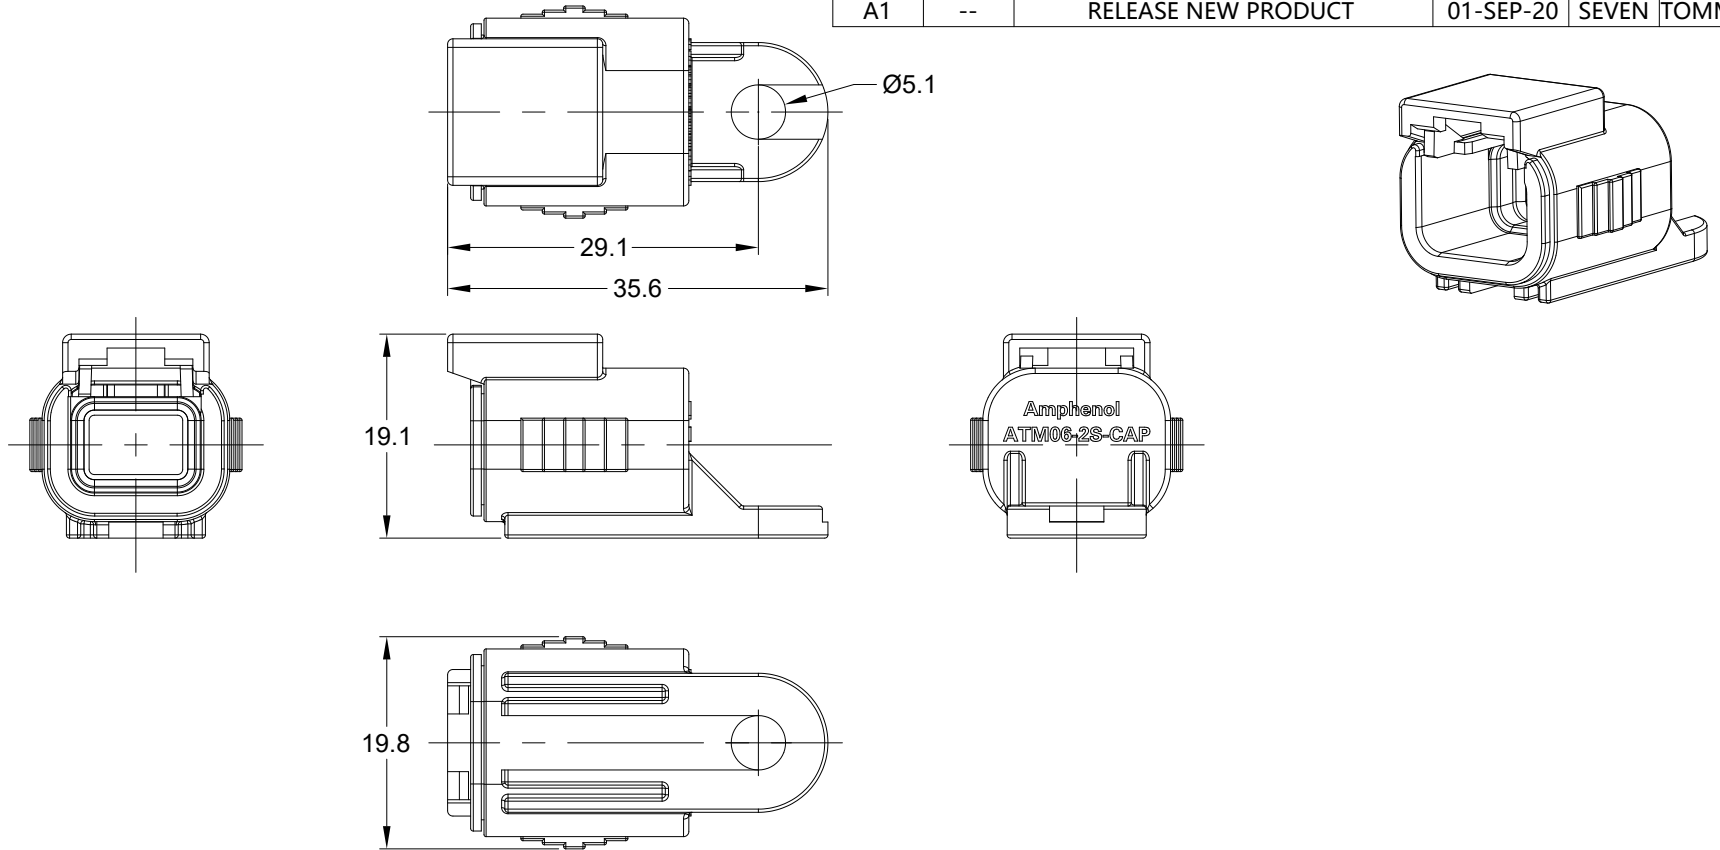

REVISIONS					
REV	ECO	DESCRIPTION	DATE	BY	APPR
A1	--	RELEASE NEW PRODUCT	01-SEP-20	SEVEN	TOMMY

NOTES: UNLESS OTHERWISE SPECIFIED

1. MATERIAL: THERMOPLASTIC, COLOR: GREY
2. RoHS COMPLIANT
3. MOISTURE RESISTANCE: IP68 (1M OF WATER FOR A PERIOD OF 24 HOURS , MATED CONDITION)
4. TEMPERATURE RANGE: -55°C~125°C
5. USE WITH CONNECTORS ATM06-2S* (* = MODIFICATIONS AND/OR COLORS)
6. ALL DIMENSIONS ARE FOR REFERENCE USE ONLY.

ATM06-2S-CAP		DESCRIPTION		ITEM
PART NUMBER		DESCRIPTION		ITEM
QUANTITY	MATERIALS LIST			
UNLESS OTHERWISE SPECIFIED		SIGNATURES		DATE
1) All dimensions are in metric(mm).		DRAWN: SEVEN.MAO	01SEP20	
2) Tolerances are as follows:		CHECKED: ORION.LI	02SEP20	
1 PL DEC ±0.30		ENGINEER:		
2 PL DEC ±0.15		APPROVAL: TOMMY.XIE	02SEP20	
3 PL DEC ±0.08		CUSTOMER:		
3) Note reference =		THIS DRAWING IS SUPPLIED FOR INFORMATION ONLY. DESIGN FEATURES, SPECIFICATIONS AND PERFORMANCE DATA SHOWN HEREON ARE THE PROPERTY OF THE AMPHENOL CORPORATION. NO RIGHTS OF REPRODUCTION ARE IMPLIED. ALL DIMENSIONS ARE SUBJECT TO NORMAL MANUFACTURING VARIATIONS.		
MATERIAL SPECIFICATIONS:		2 POS,DUST CAP FOR PLUG, ATM,SERIES		
PROCESS SPECIFICATIONS:		SIZE	TYPE	DWG NO:
NEXT ASSY:		A	C-	ATM06-2S-CAP
		SCALE: NONE		REVISION A1
				SHEET 1 OF 1