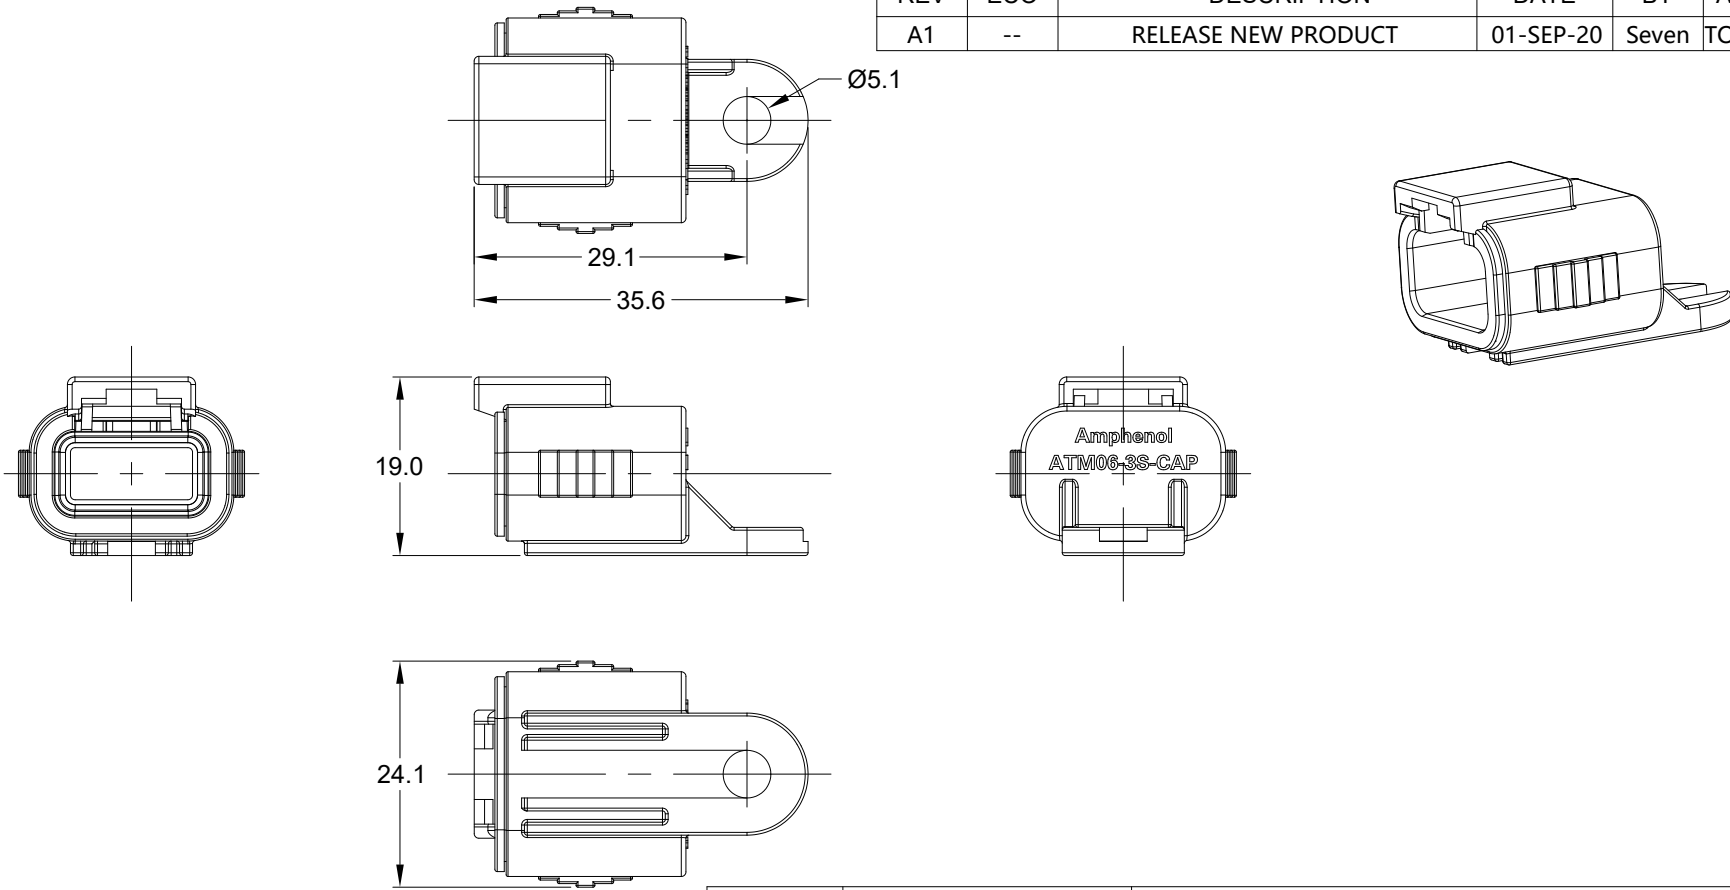

REVISIONS					
REV	ECO	DESCRIPTION	DATE	BY	APPR
A1	--	RELEASE NEW PRODUCT	01-SEP-20	Seven	TOMMY

NOTES: UNLESS OTHERWISE SPECIFIED

1. MATERIAL: THERMOPLASTIC, COLOR: GREY
2. RoHS COMPLIANT
3. MOISTURE RESISTANCE: IP68 (1M OF WATER FOR A PERIOD OF 24 HOURS , MATED CONDITION)
4. TEMPERATURE RANGE: -55°C~125°C
5. USE WITH CONNECTORS ATM06-3S* (* = MODIFICATIONS AND/OR COLORS)
6. ALL DIMENSIONS ARE FOR REFERENCE USE ONLY.

ATM06-3S-CAP		DESCRIPTION		ITEM
PART NUMBER		DESCRIPTION		ITEM
QUANTITY	MATERIALS LIST			
UNLESS OTHERWISE SPECIFIED 1) All dimensions are in metric(mm). 2) Tolerances are as follows: 1 PL DEC ±0.30 Fractions ±1/64 2 PL DEC ±0.15 Angles ±1° 3 PL DEC ±0.08 3) Note reference =		SIGNATURES DATE DRAWN: SEVEN.Mao 01SEP20 CHECKED: ORION.LI 02SEP20 ENGINEER: APPROVAL: TOMMY.XIE 02SEP20 CUSTOMER:		<h1 style="text-align: center;">Amphenol</h1> <p style="text-align: center;">Sine Systems - www.amphenol-sine.com 44724 Morley Drive Clinton Township, MI 48036</p>
MATERIAL SPECIFICATIONS: PROCESS SPECIFICATIONS: NEXT ASSY:		THIS DRAWING IS SUPPLIED FOR INFORMATION ONLY. DESIGN FEATURES, SPECIFICATIONS AND PERFORMANCE DATA SHOWN HEREON ARE THE PROPERTY OF THE AMPHENOL CORPORATION. NO RIGHTS OF REPRODUCTION ARE IMPLIED. ALL DIMENSIONS ARE SUBJECT TO NORMAL MANUFACTURING VARIATIONS.		
		SIZE A	TYPE C-	DWG NO: ATM06-3S-CAP
		SCALE: NONE	REVISION A1	
		SHEET 1 OF 1		