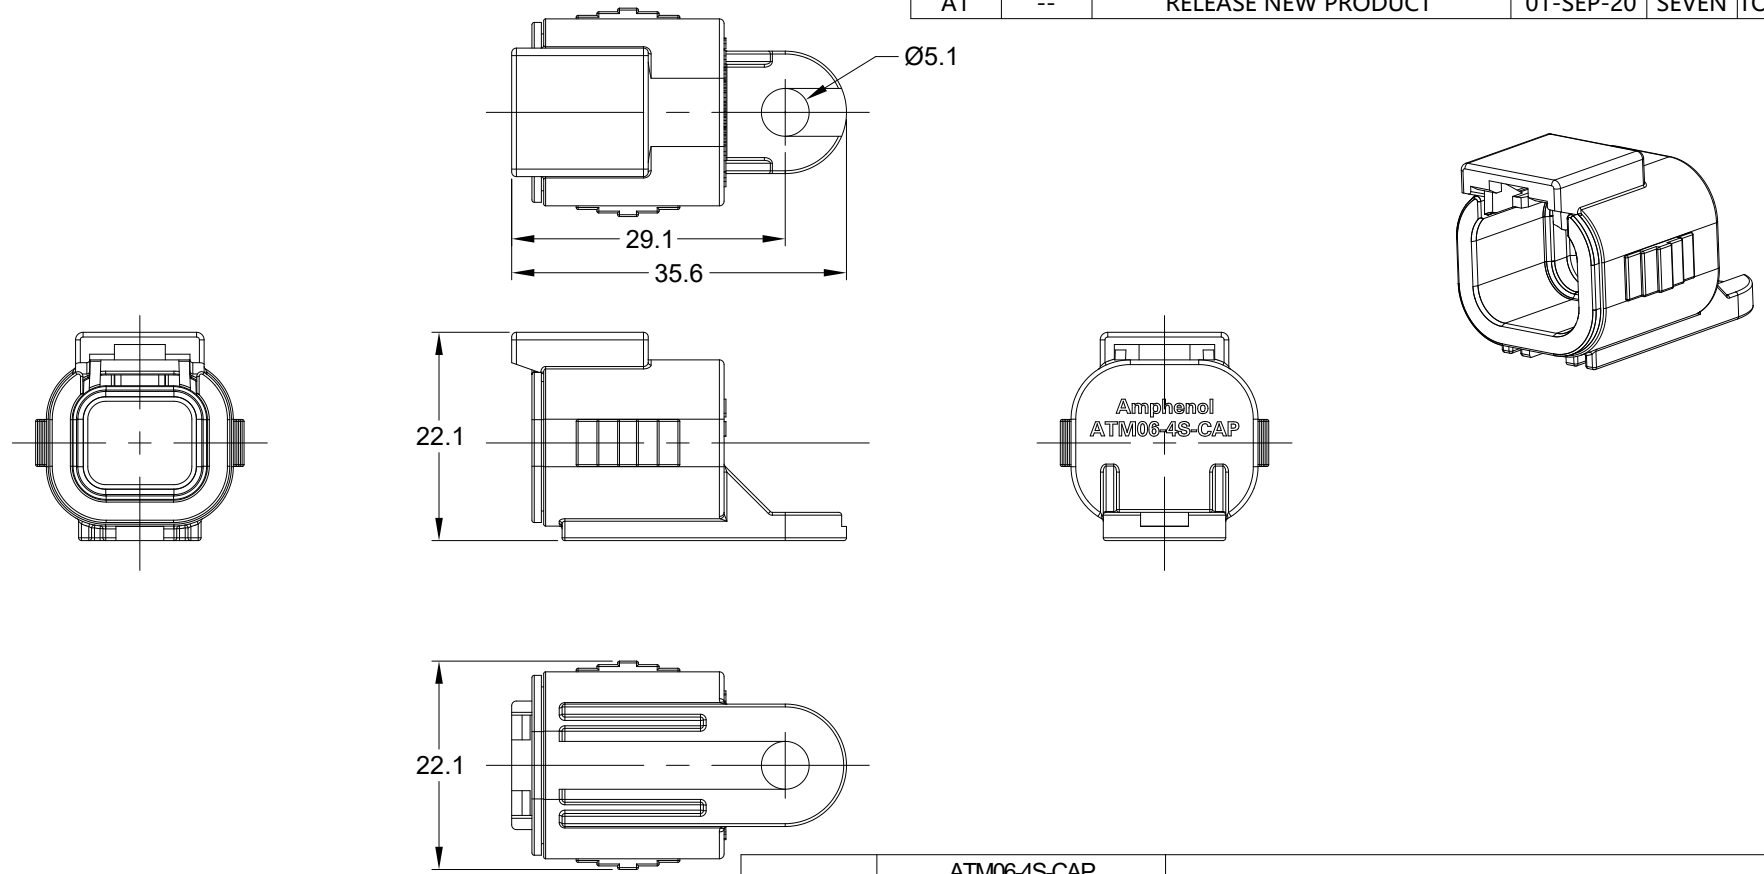

REVISIONS					
REV	ECO	DESCRIPTION	DATE	BY	APPR
A1	--	RELEASE NEW PRODUCT	01-SEP-20	SEVEN	TOMMY

NOTES: UNLESS OTHERWISE SPECIFIED

1. MATERIAL: THERMOPLASTIC, COLOR:GREY
2. RoHS COMPLIANT
3. MOISTURE RESISTANCE: IP68 (1M OF WATER FOR A PERIOD OF 24 HOURS , MATED CONDITION)
4. TEMPERATURE RANGE: -55°C~125°C
5. USE WITH CONNECTORS ATM06-4S*
(* = MODIFICATIONS AND/OR COLORS)
6. ALL DIMENSIONS ARE FOR REFERENCE USE ONLY.

ATM06-4S-CAP		DESCRIPTION		ITEM
PART NUMBER		DESCRIPTION		ITEM
QUANTITY	MATERIALS LIST			
UNLESS OTHERWISE SPECIFIED 1) All dimensions are in metric(mm). 2) Tolerances are as follows: 1 PL DEC ±0.30 Fractions ±1/64 2 PL DEC ±0.15 Angles ±1° 3 PL DEC ±0.08 3) Note reference =		SIGNATURES DATE DRAWN: SEVEN.MAO 01SEP20 CHECKED: ORION.LI 02SEP20 ENGINEER: APPROVAL: TOMMY.XIE 02SEP20 CUSTOMER:		<h1 style="text-align: center;">Amphenol</h1> <p style="text-align: center;">Sine Systems - www.amphenol-sine.com 44724 Morley Drive Clinton Township, MI 48036</p>
MATERIAL SPECIFICATIONS: PROCESS SPECIFICATIONS: NEXT ASSY:		THIS DRAWING IS SUPPLIED FOR INFORMATION ONLY. DESIGN FEATURES, SPECIFICATIONS AND PERFORMANCE DATA SHOWN HEREON ARE THE PROPERTY OF THE AMPHENOL CORPORATION. NO RIGHTS OF REPRODUCTION ARE IMPLIED. ALL DIMENSIONS ARE SUBJECT TO NORMAL MANUFACTURING VARIATIONS.		
		SIZE A	TYPE C-	DWG NO: ATM06-4S-CAP
		SCALE: NONE	REVISION A1	
				SHEET 1 OF 1